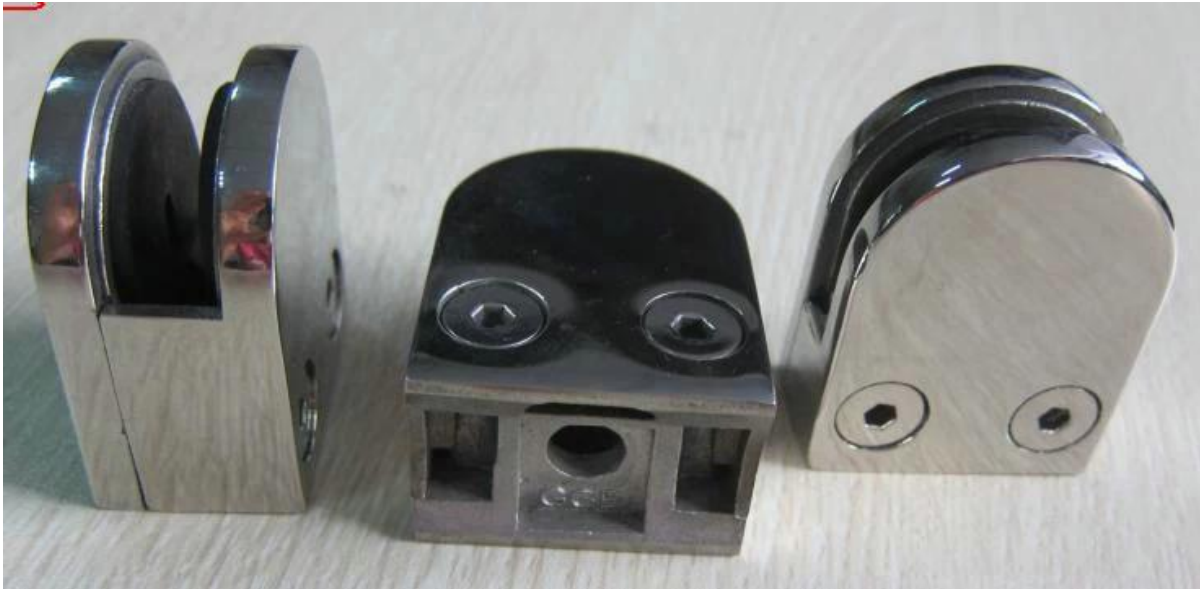

**Stainless steel 304/316 D glass clamp for 8-10mm glass G104**

[stainless steel glass railing clamps for square post or wall](#)

**Satin brushed**

**Mirror polished**

[glass clips for 10-12mm thick tempered glass](#)

**Surface treatment difference**

**Retention side plate glass clamp for slope glass  
[stainless steel handrail fitting, D glass clamp, flat back and round back,  
high quality](#)**

**G106**

**Package**

[stainelss steel glass clamp for round post,china glass clamp supplier](#)

**Square shape glass clamp**

[glass handrail, glass balustrade, nonstandard glass clamp, high quality](#)

**G102**

**IF YOU NEED THE GLASS CLAMP USED ON THE POST  
YOU CAN CHOOSE G104R**

[stainless steel glass balustrading clamps for round post or pipe](#)

Item No.	A	B	C	D	E
G103R	52	40	22	8	R-21.5
G104R	52	40	26	12	R-21.5
G105R	58	45	28	14	R-25.4
Suitable for 6-12mm glass					