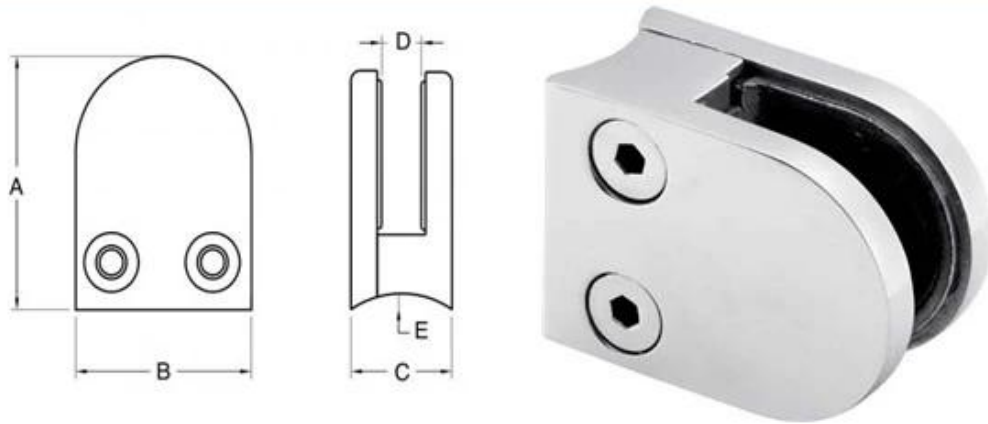

**Stainless steel 304/316 D glass clamp for 8-10mm glass G104**

[stainless steel glass railing clamps for square post or wall](#)

**Satin brushed**

**Mirror polished**

[glass clips for 10-12mm thick tempered glass](#)

**Surface treatment difference**

**Retention side plate glass clamp for slope glass  
[stainless steel handrail fitting, D glass clamp, flat back and round back,  
high quality](#)**

**G106**

**Package**

[stainelss steel glass clamp for round post,china glass clamp supplier](#)

**Square shape glass clamp**

[glass handrail, glass balustrade, nonstandard glass clamp, high quality](#)

**G102**

**IF YOU NEED THE GLASS CLAMP USED ON THE POST  
YOU CAN CHOOSE G104R**

[stainless steel glass balustrading clamps for round post or pipe](#)

Item No.	A	B	C	D	E
G103R	52	40	22	8	R-21.5
G104R	52	40	26	12	R-21.5
G105R	58	45	28	14	R-25.4
Suitable for 6-12mm glass					