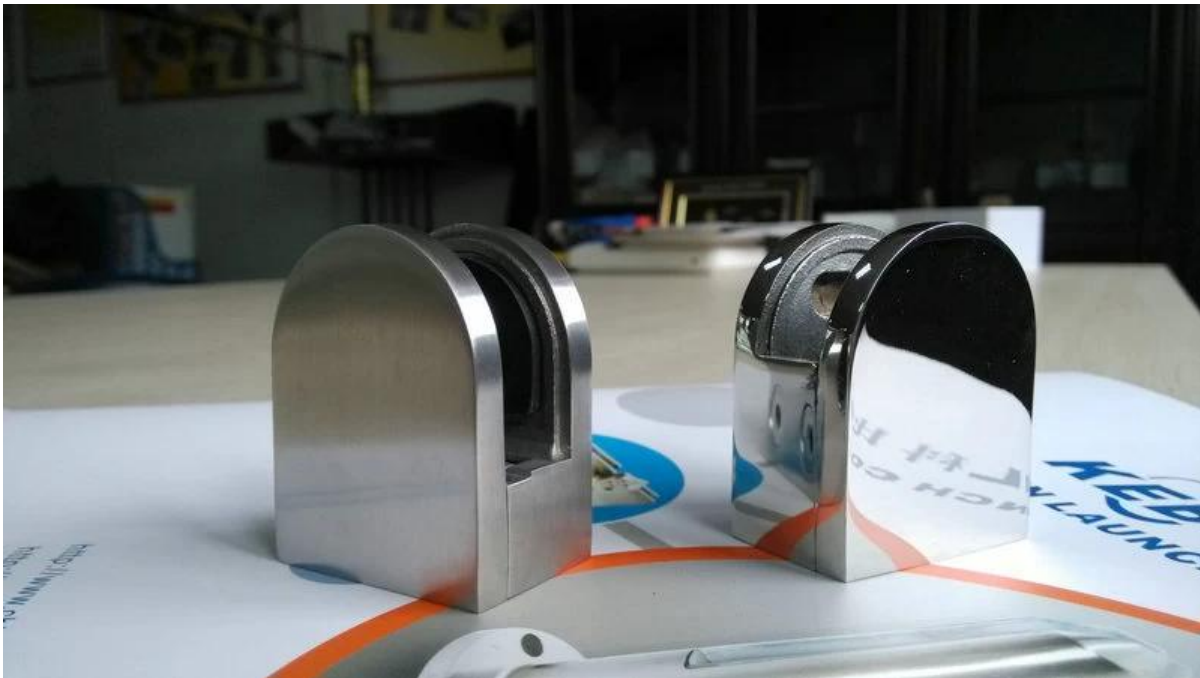

**Stainless steel 304/316 D glass clamp for 8-10mm glass G104**

[stainless steel glass railing clamps for square post or wall](#)

**Satin brushed**

**Mirror polished**

[glass clips for 10-12mm thick tempered glass](#)

**Surface treatment difference**

**Retention side plate glass clamp for slope glass  
[stainless steel handrail fitting, D glass clamp, flat back and round back,  
high quality](#)**

**G106**

**Package**

[stainelss steel glass clamp for round post,china glass clamp supplier](#)

**Square shape glass clamp**

[glass handrail, glass balustrade, nonstandard glass clamp, high quality](#)

**G102**

**IF YOU NEED THE GLASS CLAMP USED ON THE POST  
YOU CAN CHOOSE G104R**