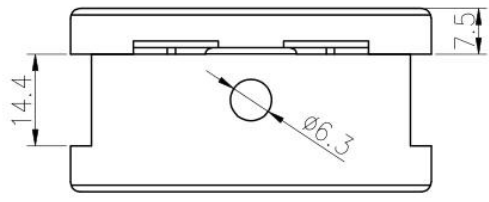

Stainless steel 316 D-shape glass clip for balustrade post use

product name	Glass clamp, glass railing fittings
Brand	Kebil
Material	Stainless steel 304, 316
Surface treatment	Satin brushed, polished shiny
package	Individually in plastic bag, standard box for outer packaging
Certificate	ISO 9001-2000
Use	(1) Use for construction and handrail. (2) In shopping center, house. Railing Glass clamps
Characteristics	Made of stainless steel, beautiful Outlook, easy to clean, good quality etc.
Related keywords	Glass Clamp / Stainless Steel Glass Clamp / Stainless Steel Clamp / Glass Balustrade Clamp / Glass Clamp / Frameless Glass Clamp
Application	Decoration, widely used on stainless steel balustrade & Handrails. Inside or outside Decorations.
Lead time	2-4 weeks.
MOQ	10 pieces.

Product images:

KEBIL 科比奥®

Different types of glass clamps with dimensions:

Specifications of all glass clamps in our company

Drawing	Picture	Ref.	A	B	C	D	E
		G108	55	55	25	11	0
		G108R	58	55	30	11	R25.4
		G101	51	41	25	11	0
		G101R	55	41	25	11	R21.5/R25.4
		G102	44	44	25	11	0
		G102R	48	44	25	11	R21.5/R25.4
		G103	50	40	22	8	0
		G104	50	40	26	12	0
		G105	54	45	28	14	0
		G107	63	45	28	14	0
		G103R	52	40	22	8	R21.5
		G104R	52	40	26	12	R21.5
		G105R	58	45	28	14	R21.5/R25.4
		G107R	66	45	28	14	R21.5/R25.4
		G106	50	40	25	12	0
		G106R	52	40	25	12	R21.5/R25.4