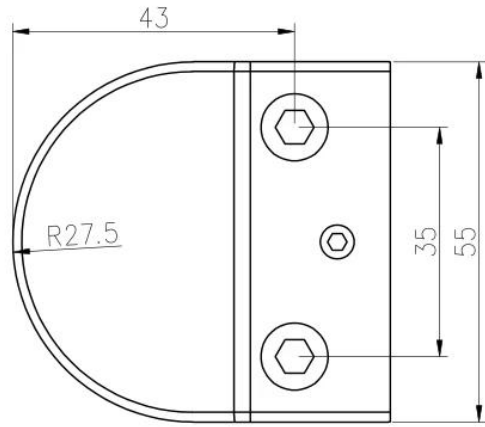

Stainless steel 316 D-shape glass clip for balustrade post use

product name	Glass clamp, glass railing fittings
Brand	Kebil
Material	Stainless steel 304, 316
Surface treatment	Satin brushed, polished shiny
package	Individually in plastic bag, standard box for outer packaging
Certificate	ISO 9001-2000
Use	(1) Use for construction and handrail. (2) In shopping center, house. Railing Glass clamps
Characteristics	Made of stainless steel, beautiful Outlook, easy to clean, good quality etc.
Related keywords	Glass Clamp / Stainless Steel Glass Clamp / Stainless Steel Clamp / Glass Balustrade Clamp / Glass Clamp / Frameless Glass Clamp
Application	Decoration, widely used on stainless steel balustrade & Handrails. Inside or outside Decorations.
Lead time	2-4 weeks.
MOQ	10 pieces.

Product images:

KEBIL 科比奥®

Different types of glass clamps with dimensions:

Specifications of all glass clamps in our company

Drawing	Picture	Ref.	A	B	C	D	E
		G108	55	55	25	11	0
		G108R	58	55	30	11	R25.4
		G101	51	41	25	11	0
		G101R	55	41	25	11	R21.5/R25.4
		G102	44	44	25	11	0
		G102R	48	44	25	11	R21.5/R25.4
		G103	50	40	22	8	0
		G104	50	40	26	12	0
		G105	54	45	28	14	0
		G107	63	45	28	14	0
		G103R	52	40	22	8	R21.5
		G104R	52	40	26	12	R21.5
		G105R	58	45	28	14	R21.5/R25.4
		G107R	66	45	28	14	R21.5/R25.4
		G106	50	40	25	12	0
		G106R	52	40	25	12	R21.5/R25.4