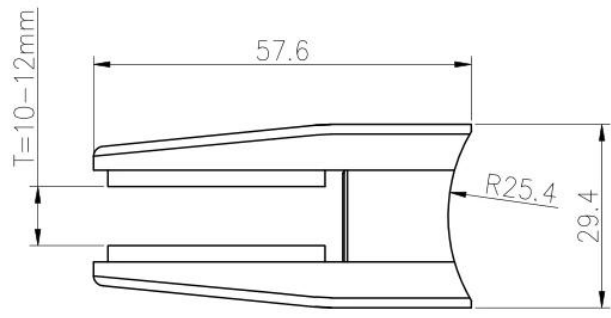

Stainless steel 316 D-shape glass clip for balustrade post use

product name	Glass clamp, glass railing fittings
Brand	Kebil
Material	Stainless steel 304, 316
Surface treatment	Satin brushed, polished shiny
package	Individually in plastic bag, standard box for outer packaging
Certificate	ISO 9001-2000
Use	(1) Use for construction and handrail. (2) In shopping center, house. Railing Glass clamps
Characteristics	Made of stainless steel, beautiful Outlook, easy to clean, good quality etc.
Related keywords	Glass Clamp / Stainless Steel Glass Clamp / Stainless Steel Clamp / Glass Balustrade Clamp / Glass Clamp / Frameless Glass Clamp
Application	Decoration, widely used on stainless steel balustrade & Handrails. Inside or outside Decorations.
Lead time	2-4 weeks.
MOQ	10 pieces.

Product images:

KEBIL 科比奥®

Different types of glass clamps with dimensions:

Specifications of all glass clamps in our company

Drawing	Picture	Ref.	A	B	C	D	E
		G108	55	55	25	11	0
		G108R	58	55	30	11	R25.4
		G101	51	41	25	11	0
		G101R	55	41	25	11	R21.5/R25.4
		G102	44	44	25	11	0
		G102R	48	44	25	11	R21.5/R25.4
		G103	50	40	22	8	0
		G104	50	40	26	12	0
		G105	54	45	28	14	0
		G107	63	45	28	14	0
		G103R	52	40	22	8	R21.5
		G104R	52	40	26	12	R21.5
		G105R	58	45	28	14	R21.5/R25.4
		G107R	66	45	28	14	R21.5/R25.4
		G106	50	40	25	12	0
		G106R	52	40	25	12	R21.5/R25.4