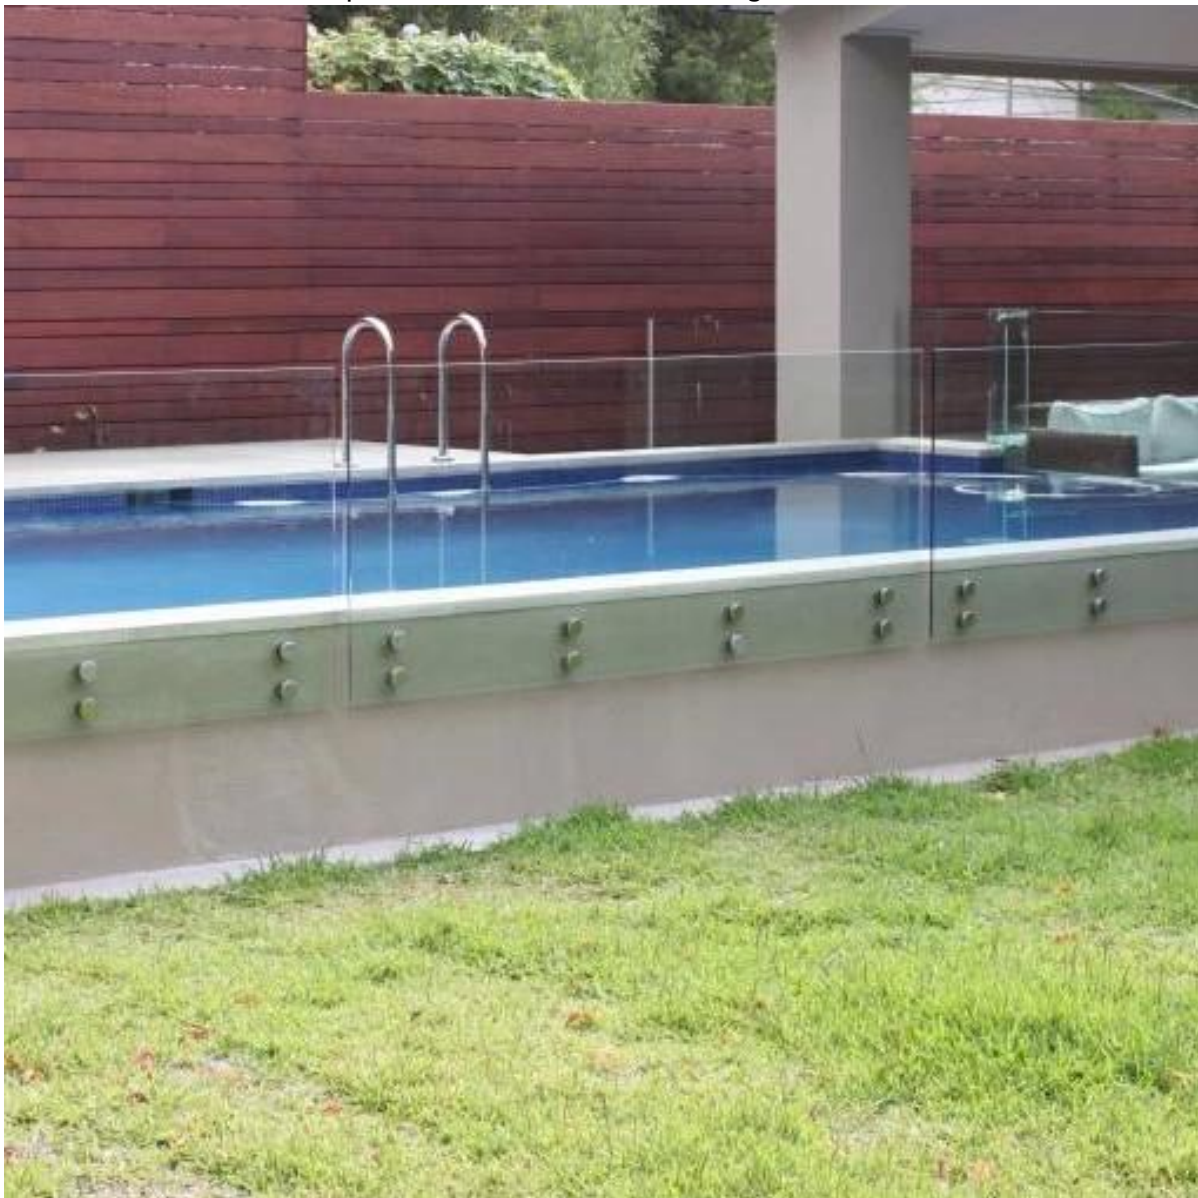

## Description

- Size:50x10mm cap,50x30mm body,M12X120 bolt,silicon rubber gasket included
- We can customize different size as per your requirement(we are factory)
- Weight: 742g/piece
- Material: stainless steel 304/316
- Finish: mirror/satin
- Application:swimming pool fence, balcony stainless steel railing design, deck glass railing, garden stainless steel fencing, backyard stainless steel railing,safe stair case glass balustrade,frameless glass fence
- For both commerical and modern house, home design
- For both wholesale and retail
- Sample is always available
- For wood and concrete both

## Project show

stainless steel standoff pin + [handrail bracket](#) design