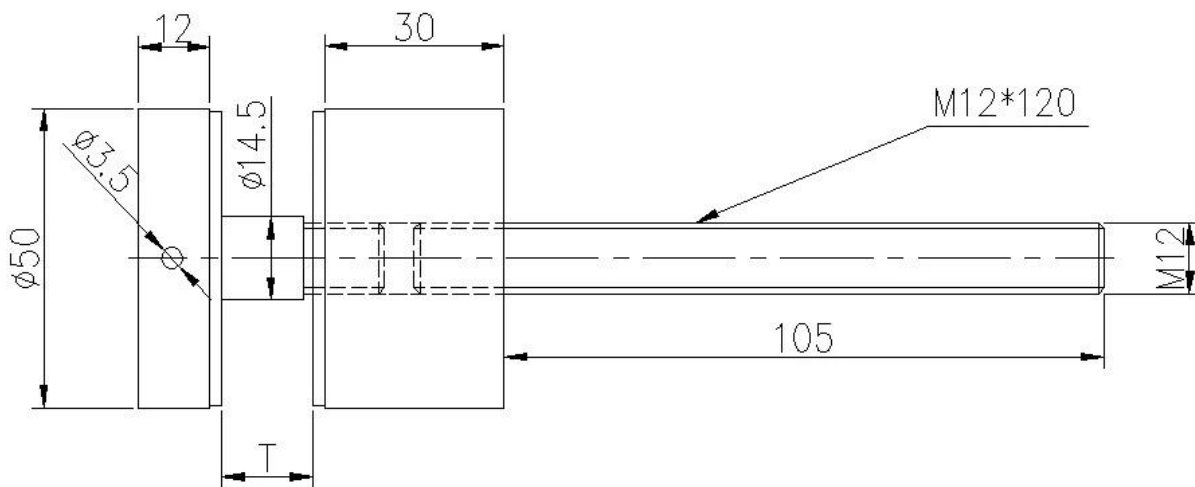

Drawings

For concrete glass standoff drawing

For wood glass standoff drawing