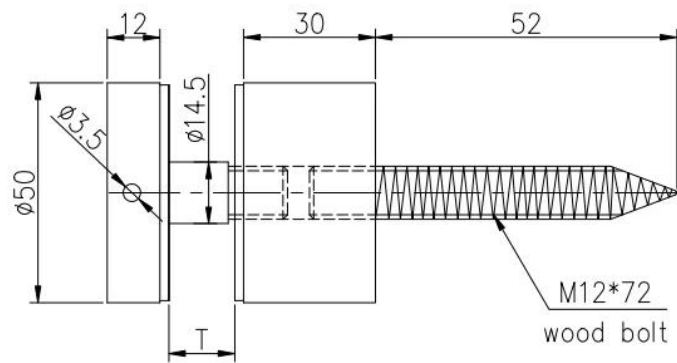

## Description

- Size:50x10mm cap,50x30mm body,M12X120 bolt,silicon rubber gasket included
- We can customize different size as per your requirement(we are factory)
- Weight: 742g/piece
- Material: stainless steel 304/316
- Finish: mirror/satin
- Application:swimming pool fence, balcony stainless steel railing design, deck glass railing, garden stainless steel fencing, backyard stainless steel railing,safe stair case glass balustrade,frameless glass fence
- For both commerical and modern house, home design
- For both wholesale and retail
- Sample is always available
- For wood and concrete both

## Project show

stainless steel standoff pin + [handrail bracket](#) design