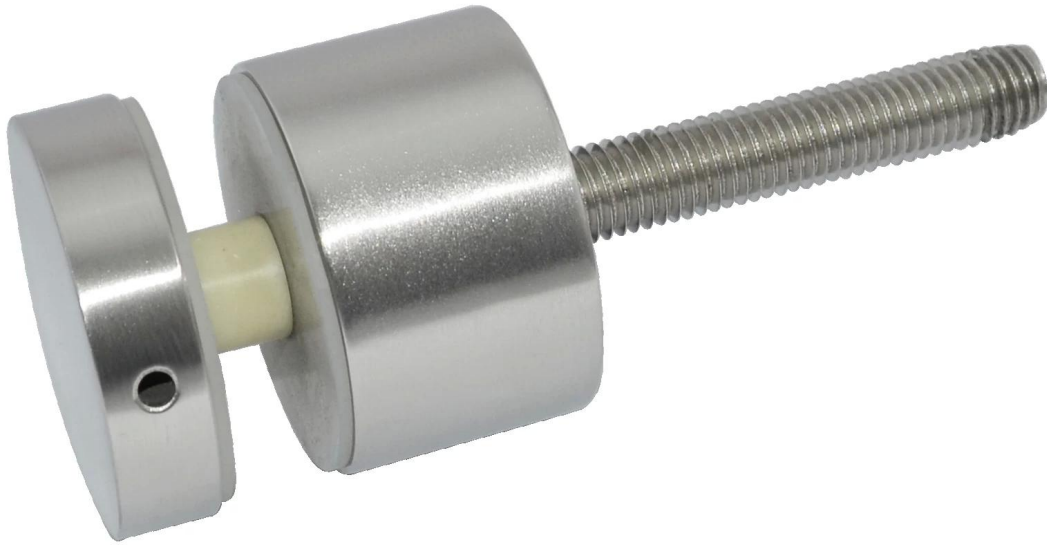

## Description

- Size:50x10mm cap,50x30mm body,M12X120 bolt,silicon rubber gasket included
- We can customize different size as per your requirement(we are factory)
- Weight: 742g/piece
- Material: stainless steel 304/316
- Finish: mirror/satin
- Application:swimming pool fence, balcony stainless steel railing design, deck glass railing, garden stainless steel fencing, backyard stainless steel railing,safe stair case glass balustrade,frameless glass fence
- For both commerical and modern house, home design
- For both wholesale and retail
- Sample is always available
- For wood and concrete both

## Products details

Mirror finish

Satin finish

Drawings

For concrete glass standoff drawing

For wood glass standoff drawing

## Project show

stainless steel standoff pin + [handrail bracket](#) design