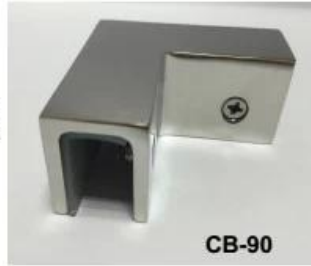

- Square 80x35mm clamps
- To hold **180°** glass panels
- For 8-12mm glass

- Corner glass clamp
- To hold **90°** glass panels
- For 8-12mm glass