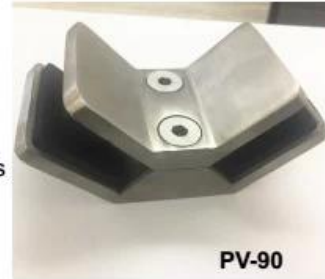

CB-90

- Corner glass clamp
- To hold **90°** glass panels
- For 12-15mm glass