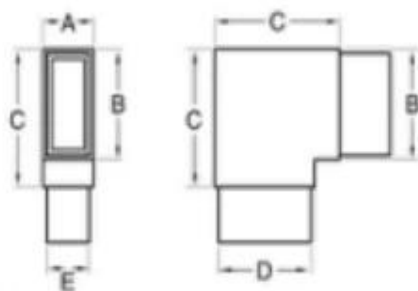

Description

- Made of stainless steel 304/316
- Finish: polished/brushed
- For 40x40mm, 1.3-1.5mm thick tube
- Customer size connectors available (Minimum order quantity: 100 pieces)

--5 model tube connector available

2 way 90 degree tube connector **S401**

3 way T shape tube connector **S402**

3 way corner tube connector **S403**

4 way corner tube connector **S404**

4 way tube connector **S405**

Tube connector details

Tube connector **S401 - 40X20**

Connects to 40x20mm, 1.3-1.5mm thick tube

Net weight: 375g/piece

新编号	旧编号	A	B	C	D	E
S401/40X20	A-40×20	20	40	50	37	17

Tube connector **S401 - 40x40**

Connects to 40x40mm, 1.3-1.5mm thick tube

新编号	旧编号	A	B	C
S401/40	A-40	40	37	50

新编号	旧编号	A	B	C	D
S402/40	A2-40	40	37	50	60

Tube connector **S403**

Connects to 40x40mm, 1.3-1.5mm thick tube

Net weight: 375g/pc

新编号	旧编号	A	B	C
S403/40	A3-40	40	37	50

Tube connector **S404**

Connects to 40x40mm, 1.3-1.5mm thick tube