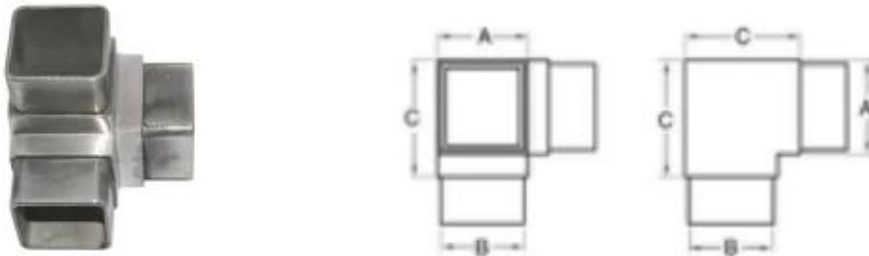

Connects to 40x20mm, 1.3-1.5mm thick tube

Net weight: 375g/piece

新编号	旧编号	A	B	C	D	E
S401/40X20	A-40×20	20	40	50	37	17

Tube connector **S401 - 40x40**

Connects to 40x40mm, 1.3-1.5mm thick tube

新编号	旧编号	A	B	C
S401/40	A-40	40	37	50

Tube connector **S401 - 50x50**

Connects to 50x50mm, 1.3-1.5mm thick tube

Net weight: 490g/piece

新编号	旧编号	A	B	C
S501	S501	50	47	60

Tube connector **S402**

Connects to 40x40mm, 1.3-1.5mm thick tube

Net weight: 371g/piece

新编号	旧编号	A	B	C	D
S402/40	A2-40	40	37	50	60

Tube connector **S403**

Connects to 40x40mm, 1.3-1.5mm thick tube

Net weight: 375g/pc

新编号	旧编号	A	B	C
S403/40	A3-40	40	37	50

Tube connector **S404**

Connects to 40x40mm, 1.3-1.5mm thick tube