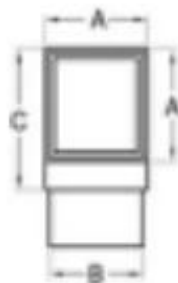

2 way 90 degree tube connector **S401**

3 way T shape tube connector **S402**

3 way corner tube connector **S403**

4 way corner tube connector **S404**

4 way tube connector **S405**

Tube connector details

Tube connector **S401 - 40X20**

Connects to 40x20mm, 1.3-1.5mm thick tube

Net weight: 375g/piece

新编号	旧编号	A	B	C	D	E
S401/40X20	A-40×20	20	40	50	37	17

Tube connector **S401 - 40x40**

Connects to 40x40mm, 1.3-1.5mm thick tube

新编号	旧编号	A	B	C
S401/40	A-40	40	37	50

Tube connector **S401 - 50x50**

Connects to 50x50mm, 1.3-1.5mm thick tube

Net weight: 490g/piece

新编号	旧编号	A	B	C
S501	S501	50	47	60

Tube connector **S402**

Connects to 40x40mm, 1.3-1.5mm thick tube

Net weight: 371g/piece

新编号	旧编号	A	B	C	D
S402/40	A2-40	40	37	50	60

Tube connector **S403**

Connects to 40x40mm, 1.3-1.5mm thick tube

Net weight: 375g/pc

新编号	旧编号	A	B	C
S403/40	A3-40	40	37	50

Tube connector **S404**

Connects to 40x40mm, 1.3-1.5mm thick tube