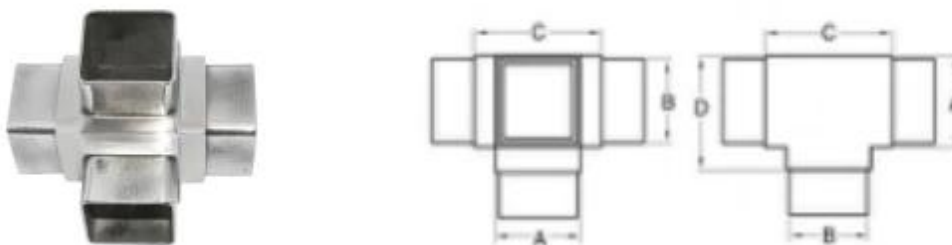

Tube connector **S401 - 50x50**

Connects to 50x50mm, 1.3-1.5mm thick tube

Net weight: 490g/piece

新编号	旧编号	A	B	C
S501	S501	50	47	60

Tube connector **S402**

Connects to 40x40mm, 1.3-1.5mm thick tube

Net weight: 371g/piece

新编号	旧编号	A	B	C	D
S402/40	A2-40	40	37	50	60

Tube connector **S403**

Connects to 40x40mm, 1.3-1.5mm thick tube

Net weight: 375g/pc

新编号	旧编号	A	B	C
S403/40	A3-40	40	37	50

Tube connector **S404**

Connects to 40x40mm, 1.3-1.5mm thick tube

Net weight: 385g/piece

新编号	旧编号	A	B	C	D
S404/40	A4-40	40	37	60	50

Tube connector **S405**

Connects to 40x40mm, 1.3-1.5mm thick tube

Net weight: 45g/piece

新编号	旧编号	A	B	C
S405/40	A5-40	40	37	60

Delivery & Packaging