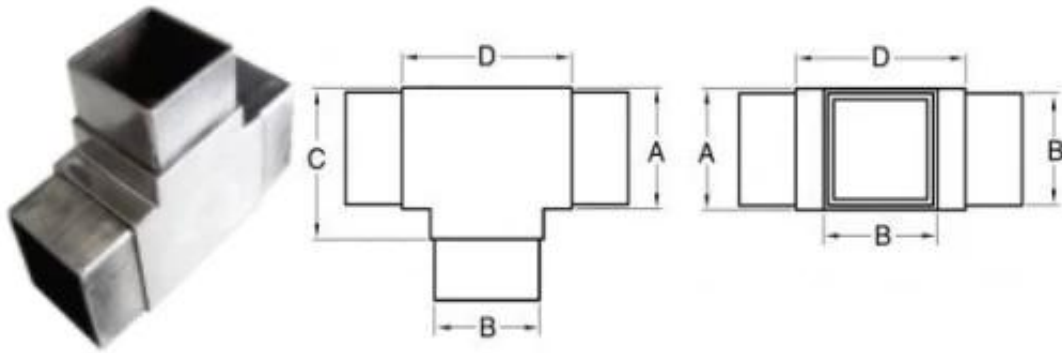

Connects to 40x20mm, 1.3-1.5mm thick tube

Net weight: 375g/piece

新编号	旧编号	A	B	C	D	E
S401/40X20	A-40×20	20	40	50	37	17

Tube connector **S401 - 40x40**

Connects to 40x40mm, 1.3-1.5mm thick tube

新编号	旧编号	A	B	C
S401/40	A-40	40	37	50

Tube connector **S401 - 50x50**

Connects to 50x50mm, 1.3-1.5mm thick tube

Net weight: 490g/piece

新编号	旧编号	A	B	C
S501	S501	50	47	60

Tube connector **S402**

Connects to 40x40mm, 1.3-1.5mm thick tube

Net weight: 371g/piece

新编号	旧编号	A	B	C	D
S402/40	A2-40	40	37	50	60

Tube connector **S403**

Connects to 40x40mm, 1.3-1.5mm thick tube

Net weight: 375g/pc

新编号	旧编号	A	B	C
S403/40	A3-40	40	37	50

Tube connector **S404**

Connects to 40x40mm, 1.3-1.5mm thick tube