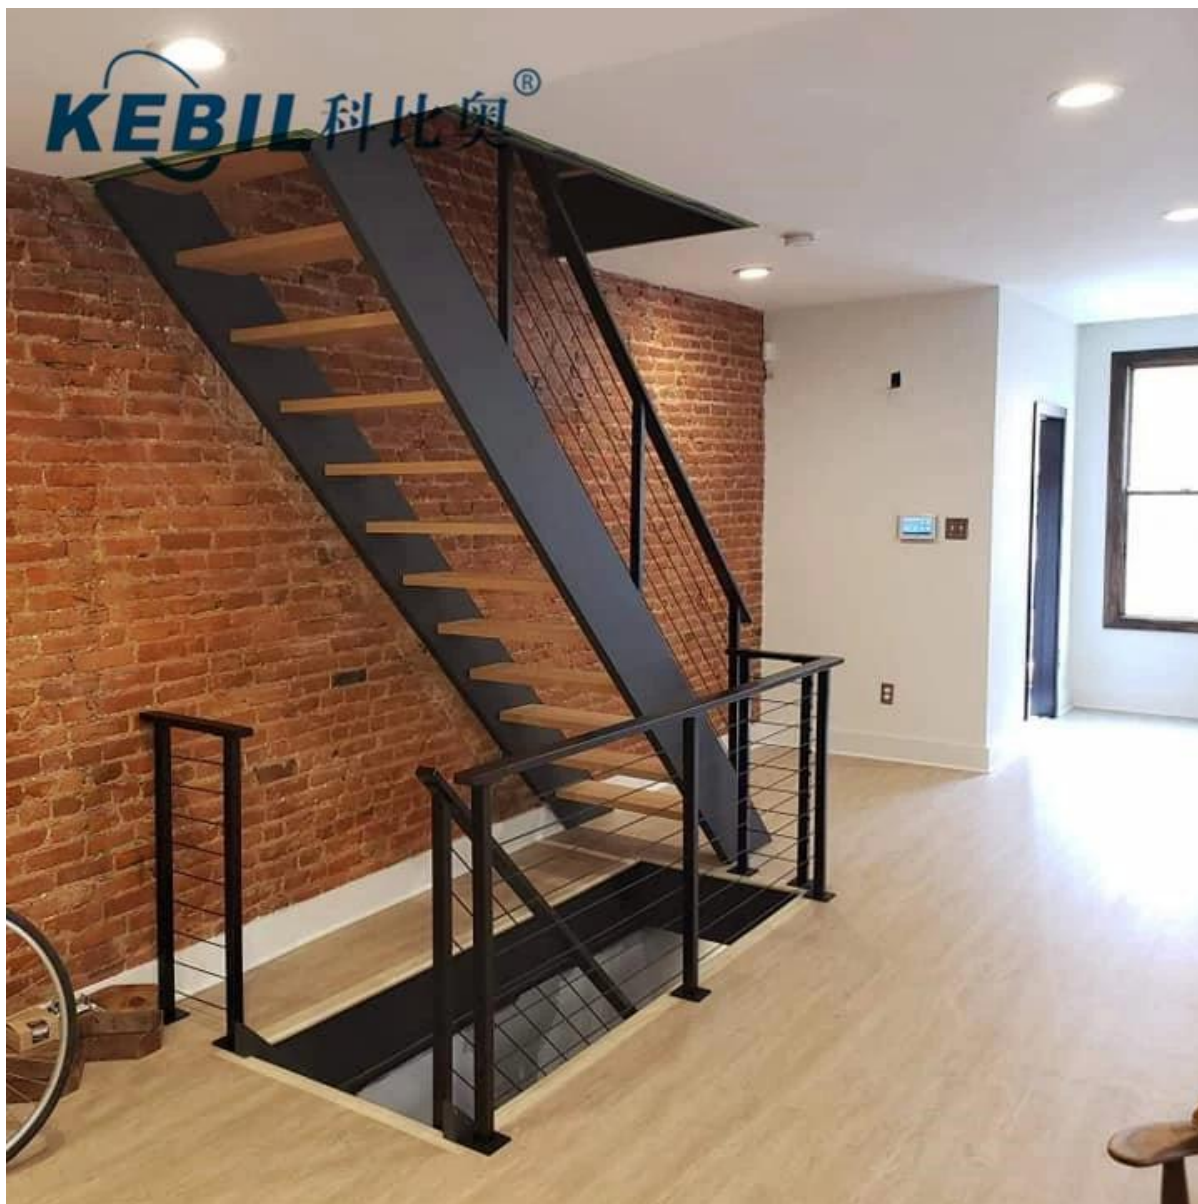

FAQ

1.Are you factory?

Yes, we are factory.

2.Do you offer free samples?

Yes, we offer free samples, but customers need to pay express charges.

3.What materials do you have?

We have the material of stainless steel 304, 316, 316L and Duplex 2205.

4.What is your MOQ?

MOQ of order required is 1 pc.

5.What kind of payment do you accept?

We accept the payment of T/T, LC, PayPal, West Union, etc.

6.What is your payment term?