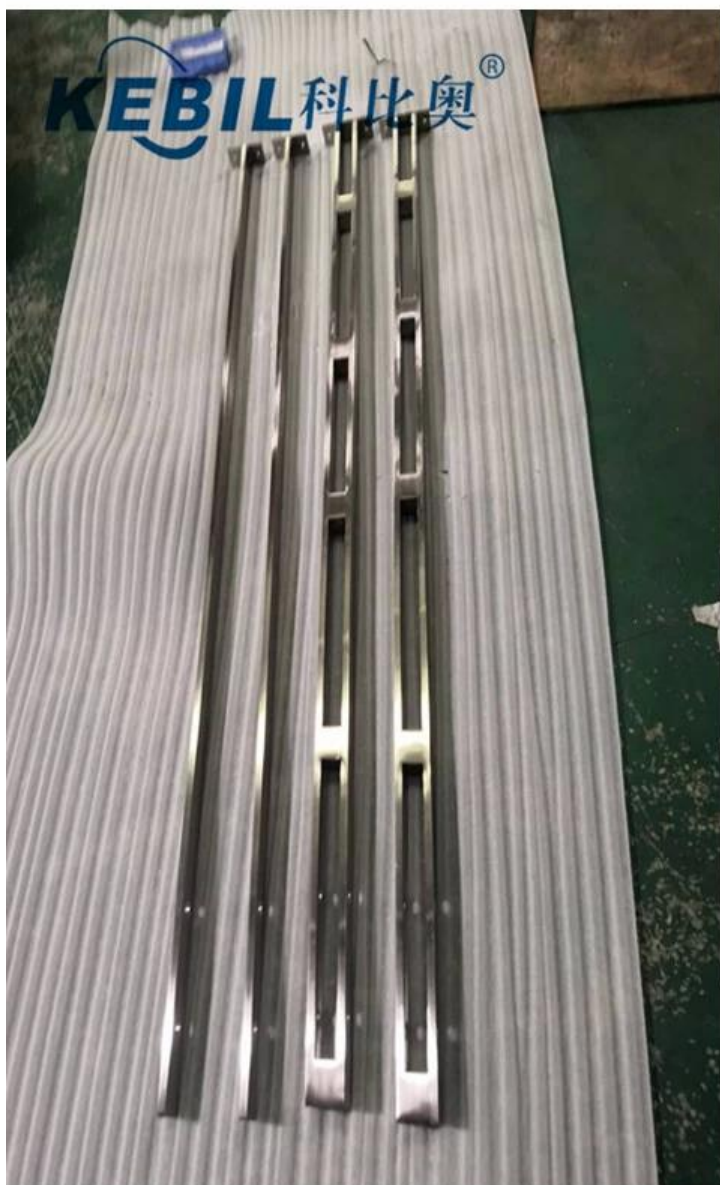

Stair Balcony Deck Balustrade Handrail Stainless Steel [Cable Railing](#) Post

Product Description

Product Name	Stair Balcony Deck Balustrade Handrail Stainless Steel Cable Railing Post
Material	Stainless steel 316 / stainless steel 304
Finish	Mirror polished / satin brushed
Cable Railing Hardware we provide	1) Cable tensioner 2) Cable/wire rope - 3mm, 4mm, 5mm, 6mm 3) Handrail post - square post or round post 4) Hydraulic crimper could sold as a kit or sold individually
Application	Indoor and outdoor stairs, balcony, deck cable railing
Ready to install	Yes
Payment Term	PayPal, West Union, T/T
MOQ	No limited, could order as per your job requirement.
Packaging Details	Bubble bag - cardboard box - carton - pallet Or packing as customers' requirements
OEM & ODM Service	Available
Factory Inspection	Available
Sample	Available before order

Cable Railing Details

- 1) Cable tensioner
 - Various mold for you to choose
 - For 3mm, 4mm, 5mm, 6mm cable
 - Can install on timber, concrete and steel post

T801

T802

T804

T803

T805

T807 A

2) Cable / wire rope

-Cable diameter: 3mm, 4mm, 5mm, 6mm

-Could cut length as per customer's requirement

3) Handrail post for cable railing

Square post: 50x50x1.5mm, 1000mm height or customer's height, including handrail bracket and base cover, pre-drill holes on post

Round post: diameter 50.8x1.5mm, 1000mm height or customer's height, including handrail bracket and base cover, pre-drill holes on post

Solid plate post: 50x10mm flat bar handrail post, 1000mm height or customer's height, including handrail bracket, pre-drill holes on post.