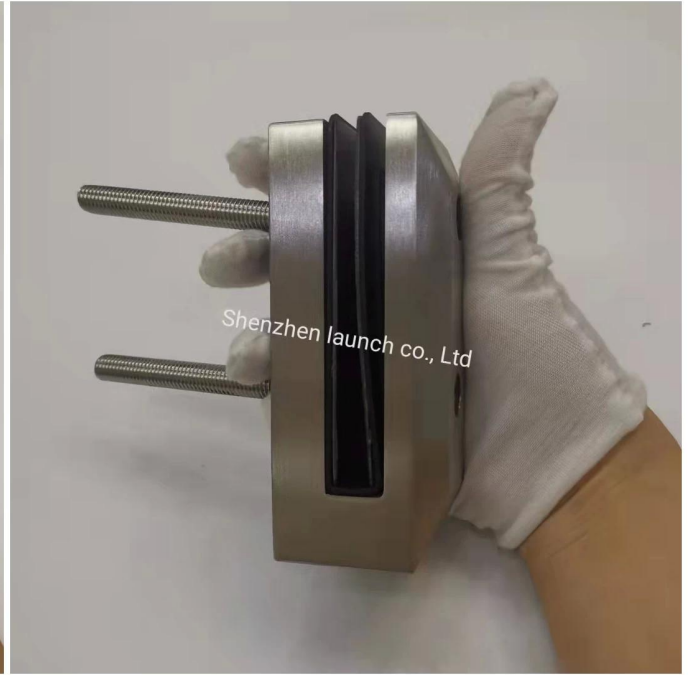

Wholesale Low Price 2205 Stainless Steel Frameless Glass Balustrades Pool Fence Square Side Wall Mounted Glass Spigot

Product Specs for Friction Side Mounted Wall Face Mounted Smart Glass Spigot

Product name	Friction Side Mounted Wall Face Mounted Smart Glass Spigot
Material	Duplex 2205 stainless steel
Surface finish	Mirror polished, satin brushed, Matt black
Glass thickness	8-13.52mm, glass without hole
Sizes	As per drawing
Application	Balcony railing, deck railing, etc.
MOQ	10pcs

Product Show for Friction Side Mounted Wall Face Mounted Smart Glass Spigot

Technical Drawing for Friction Side Mounted Wall Face Mounted Smart Glass Spigot

Packing and mass production for Friction Side Mounted Wall Face Mounted Smart Glass Spigot

Project show for Friction Side Mounted Wall Face Mounted Smart Glass Spigot

Contact details

Welcome to contact us for more details-

Eve: sales03@launch-china.cn

WhatsApp/Phone: +8613686807796