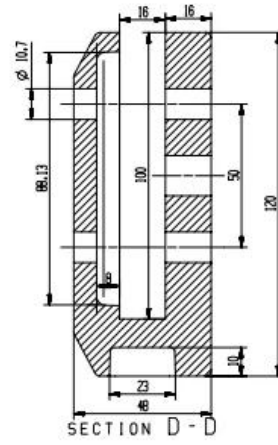

Wholesale Low Price 2205 Stainless Steel Frameless Glass Balustrades Pool Fence Square Side Wall Mounted Glass Spigot

Product Specs for Friction Side Mounted Wall Face Mounted Smart Glass Spigot

Product name	Friction Side Mounted Wall Face Mounted Smart Glass Spigot
Material	Duplex 2205 stainless steel
Surface finish	Mirror polished, satin brushed, Matt black
Glass thickness	8-13.52mm, glass without hole
Sizes	As per drawing
Application	Balcony railing, deck railing, etc.
MOQ	10pcs

Product Show for Friction Side Mounted Wall Face Mounted Smart Glass Spigot

Technical Drawing for Friction Side Mounted Wall Face Mounted Smart Glass Spigot

Packing and mass production for Friction Side Mounted Wall Face Mounted Smart Glass Spigot