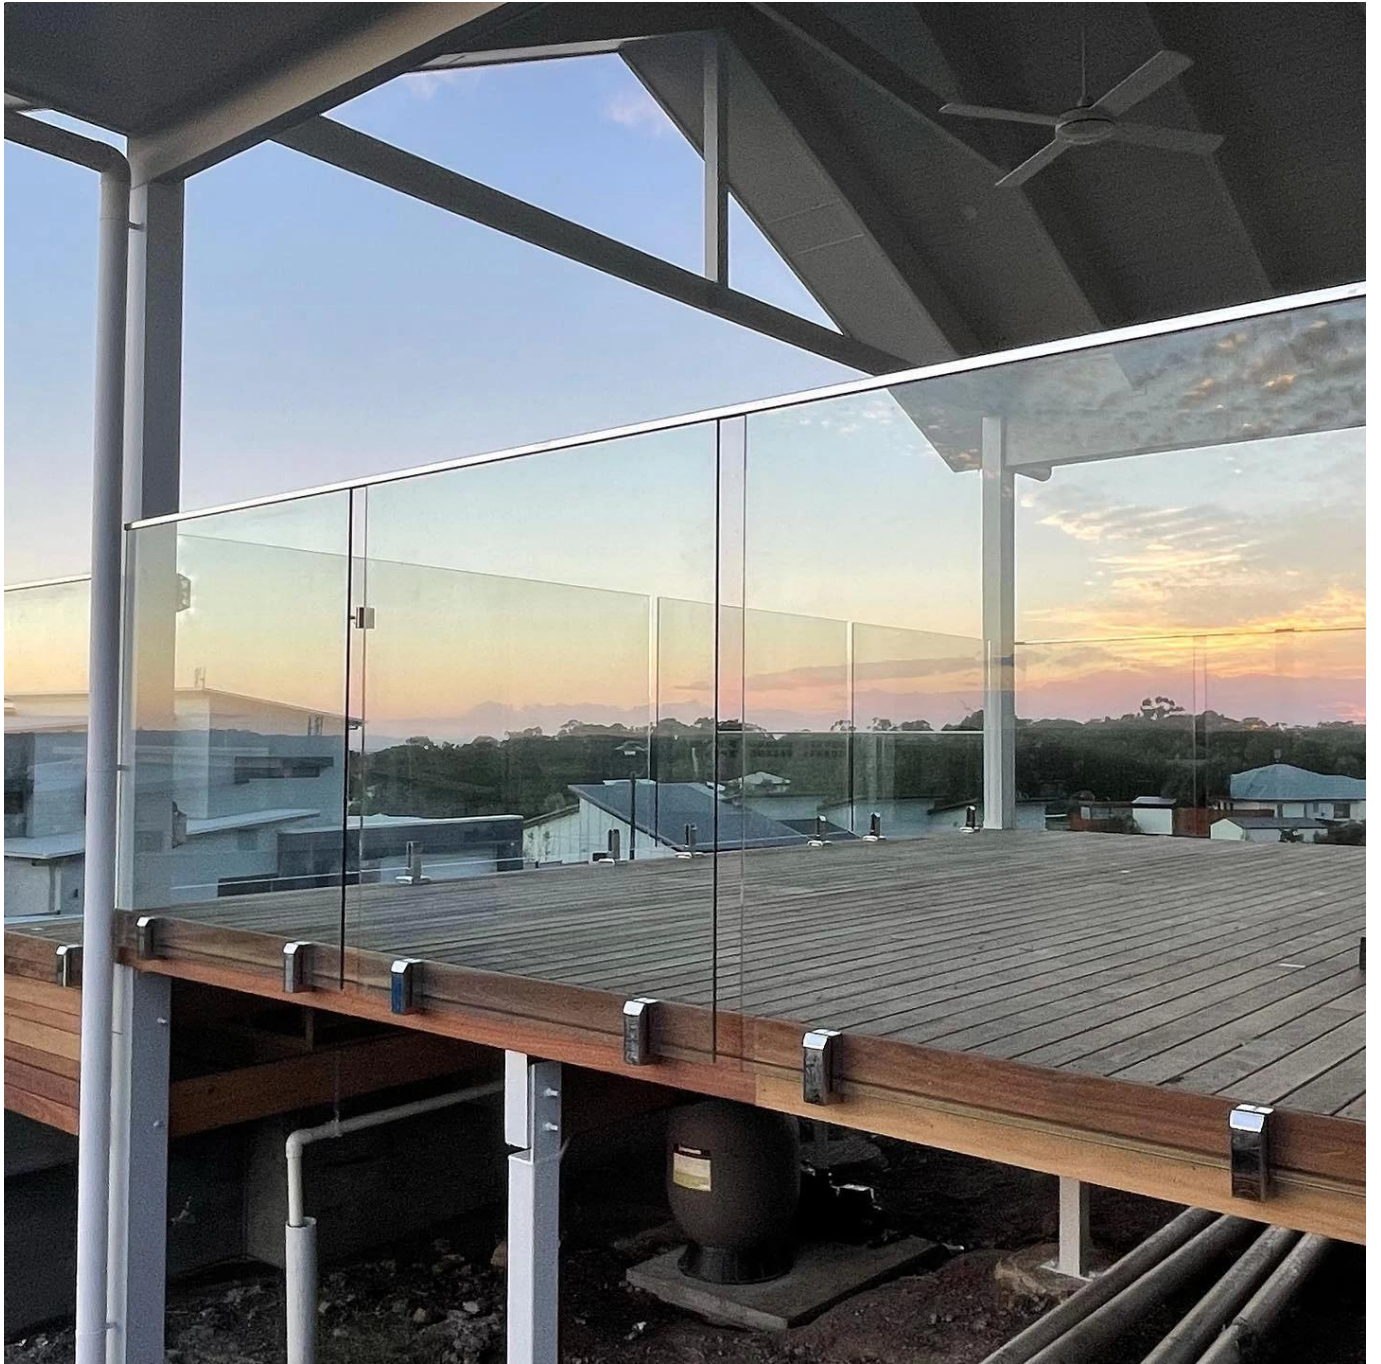

Wholesale Low Price 2205 Stainless Steel Frameless Glass Balustrades Pool Fence Square Side Wall Mounted Glass Spigot

Product Specs for Friction Side Mounted Wall Face Mounted Smart Glass Spigot

Product name	Friction Side Mounted Wall Face Mounted Smart Glass Spigot
Material	Duplex 2205 stainless steel
Surface finish	Mirror polished, satin brushed, Matt black
Glass thickness	8-13.52mm, glass without hole
Sizes	As per drawing
Application	Balcony railing, deck railing, etc.
MOQ	10pcs

Product Show for Friction Side Mounted Wall Face Mounted Smart Glass Spigot

Technical Drawing for Friction Side Mounted Wall Face Mounted Smart Glass Spigot

Packing and mass production for Friction Side Mounted Wall Face Mounted Smart Glass Spigot

Project show for Friction Side Mounted Wall Face Mounted Smart Glass Spigot

Contact details

Welcome to contact us for more details-

Eve: sales03@launch-china.cn

WhatsApp/Phone: +8613686807796