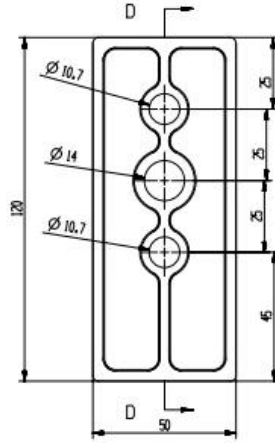

Wholesale Low Price 2205 Stainless Steel Frameless Glass Balustrades Pool Fence Square Side Wall Mounted Glass Spigot

Product Specs for Friction Side Mounted Wall Face Mounted Smart Glass Spigot

Product name	Friction Side Mounted Wall Face Mounted Smart Glass Spigot
Material	Duplex 2205 stainless steel
Surface finish	Mirror polished, satin brushed, Matt black
Glass thickness	8-13.52mm, glass without hole
Sizes	As per drawing
Application	Balcony railing, deck railing, etc.
MOQ	10pcs

Product Show for Friction Side Mounted Wall Face Mounted Smart Glass Spigot

Technical Drawing for Friction Side Mounted Wall Face Mounted Smart Glass Spigot

Packing and mass production for Friction Side Mounted Wall Face Mounted Smart Glass Spigot

Project show for Friction Side Mounted Wall Face Mounted Smart Glass Spigot

Contact details

Welcome to contact us for more details-

Eve: sales03@launch-china.cn

WhatsApp/Phone: +8613686807796