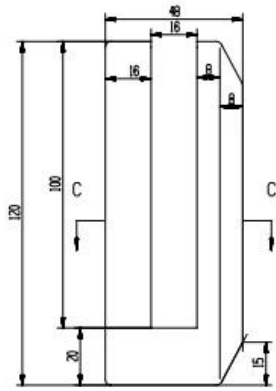

Wholesale Low Price 2205 Stainless Steel Frameless Glass Balustrades Pool Fence Square Side Wall Mounted Glass Spigot

Product Specs for Friction Side Mounted Wall Face Mounted Smart Glass Spigot

Product name	Friction Side Mounted Wall Face Mounted Smart Glass Spigot
Material	Duplex 2205 stainless steel
Surface finish	Mirror polished, satin brushed, Matt black
Glass thickness	8-13.52mm, glass without hole
Sizes	As per drawing
Application	Balcony railing, deck railing, etc.
MOQ	10pcs

Product Show for Friction Side Mounted Wall Face Mounted Smart Glass Spigot

Technical Drawing for Friction Side Mounted Wall Face Mounted Smart Glass Spigot

Packing and mass production for Friction Side Mounted Wall Face Mounted Smart Glass Spigot

Project show for Friction Side Mounted Wall Face Mounted Smart Glass Spigot

Contact details

Welcome to contact us for more details-

Eve: sales03@launch-china.cn

WhatsApp/Phone: +8613686807796