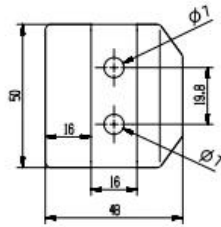

Product Show for Friction Side Mounted Wall Face Mounted Smart Glass Spigot

Technical Drawing for Friction Side Mounted Wall Face Mounted Smart Glass Spigot

Packing and mass production for Friction Side Mounted Wall Face Mounted Smart Glass Spigot

Project show for Friction Side Mounted Wall Face Mounted Smart Glass Spigot

Contact details

Welcome to contact us for more details-

Eve: sales03@launch-china.cn

WhatsApp/Phone: +8613686807796