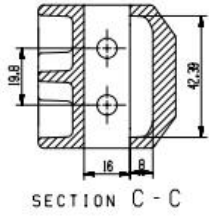

Wholesale Low Price 2205 Stainless Steel Frameless Glass Balustrades Pool Fence Square Side Wall Mounted Glass Spigot

Product Specs for Friction Side Mounted Wall Face Mounted Smart Glass Spigot

Product name	Friction Side Mounted Wall Face Mounted Smart Glass Spigot
Material	Duplex 2205 stainless steel
Surface finish	Mirror polished, satin brushed, Matt black
Glass thickness	8-13.52mm, glass without hole
Sizes	As per drawing
Application	Balcony railing, deck railing, etc.
MOQ	10pcs

Product Show for Friction Side Mounted Wall Face Mounted Smart Glass Spigot

Technical Drawing for Friction Side Mounted Wall Face Mounted Smart Glass Spigot

Packing and mass production for Friction Side Mounted Wall Face Mounted Smart Glass Spigot

Project show for Friction Side Mounted Wall Face Mounted Smart Glass Spigot

Contact details

Welcome to contact us for more details-

Eve: sales03@launch-china.cn

WhatsApp/Phone: +8613686807796