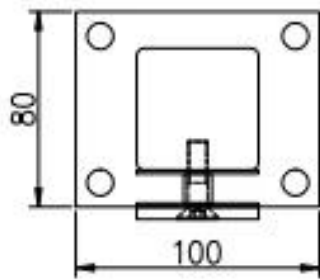

Project show in Canada