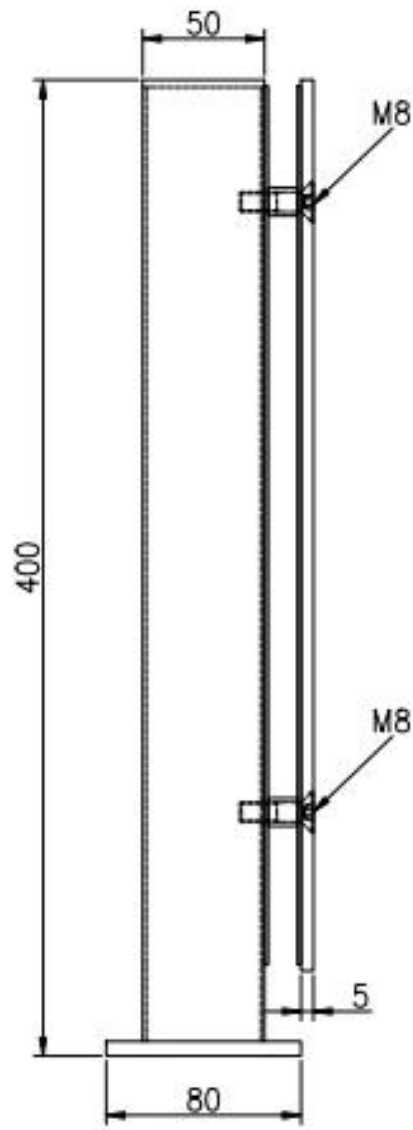

Project show in Canada