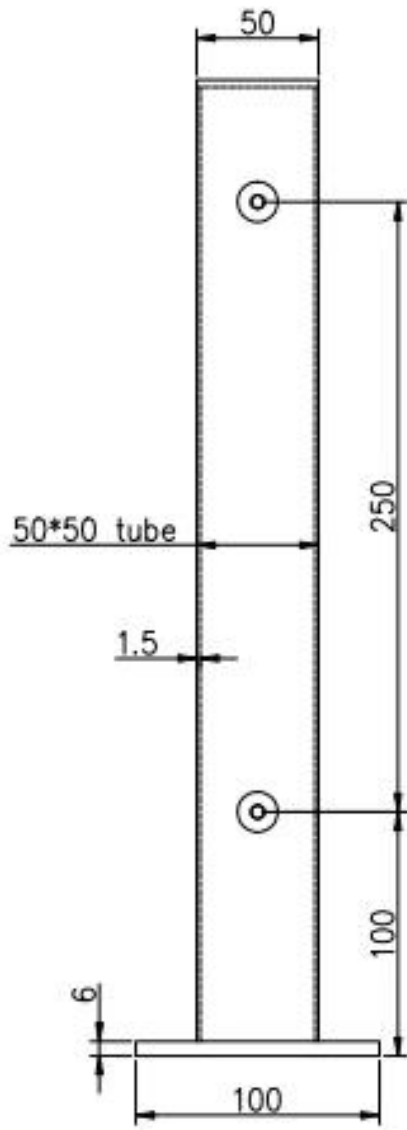

Drawing for stainless steel mini handrail post

Project show in Canada