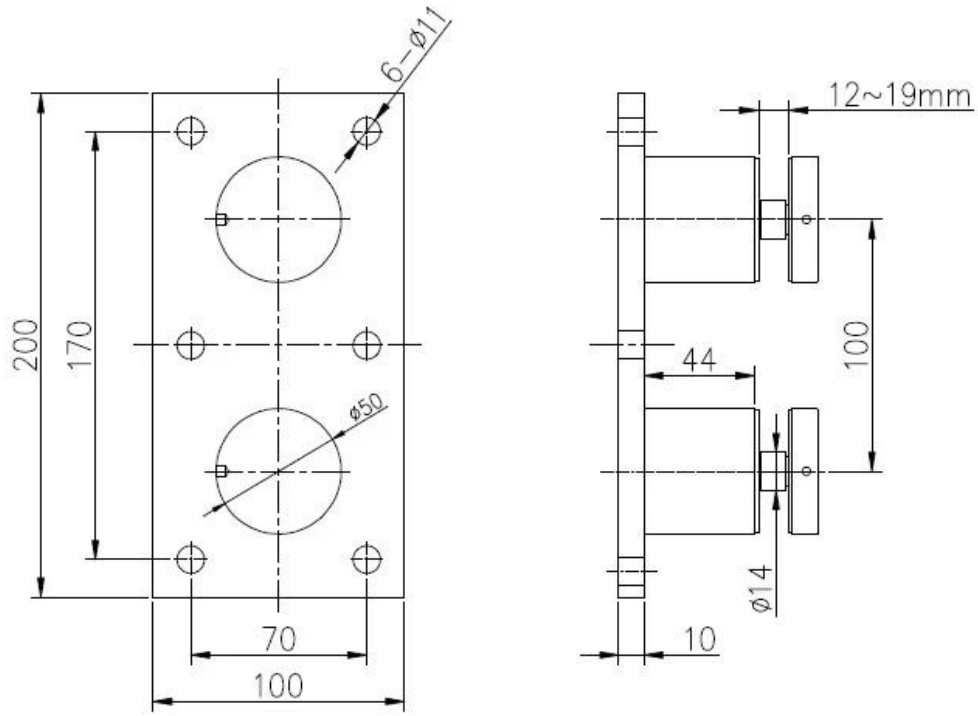

316 stainless steel base mount 50mm standoff bracket for balcony glass railing systems .

Specifications :

1. material : outdoor use 316 stainless steel
2. brushed or polished
3. 50mm diameter
4. 50*12mm cap , 50*30mm body
5. with M12 bolt
6. base plate size 200*100*10mm

photo for base mount 50mm standoff bracket

SF-50T

dimensions for base mount 50mm standoff
bracket

For more standoff models please [click here](#) .

Installation photos for base mount 50mm standoff bracket