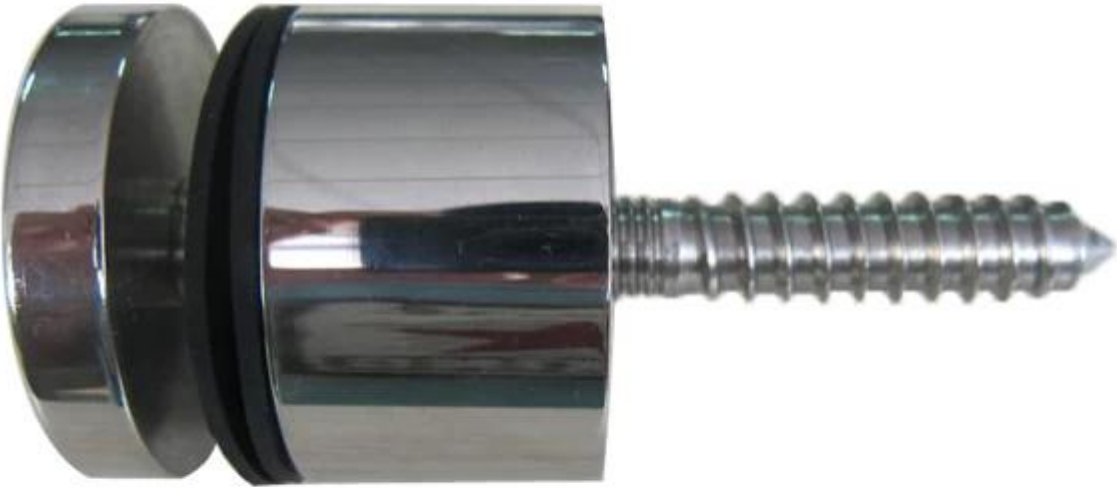

brushed stainless steel 2 inch glass standoff bracket for frameless glass railings for staircase balcony etc.

Specs. for **brushed stainless steel 2 inch glass standoff bracket**

- Model # SF-50
- Delivery : 1-2 weeks
- Material : 316 stainless steel
- brushed finish / polished finish
- 50 x12mm cap , 50x30mm cap
- M12 x120 bolt for concrete mount
- M8 x 72 lag screw for wood mount

Photo of brushed stainless steel 2 inch glass standoff bracket.

polished finish

KEBIL 科比奥®

brushed finish

photo of [glass standoff bracket wood mount](#)

Packaging of glass standoff bracket .

Project photo for glass railing standoff .