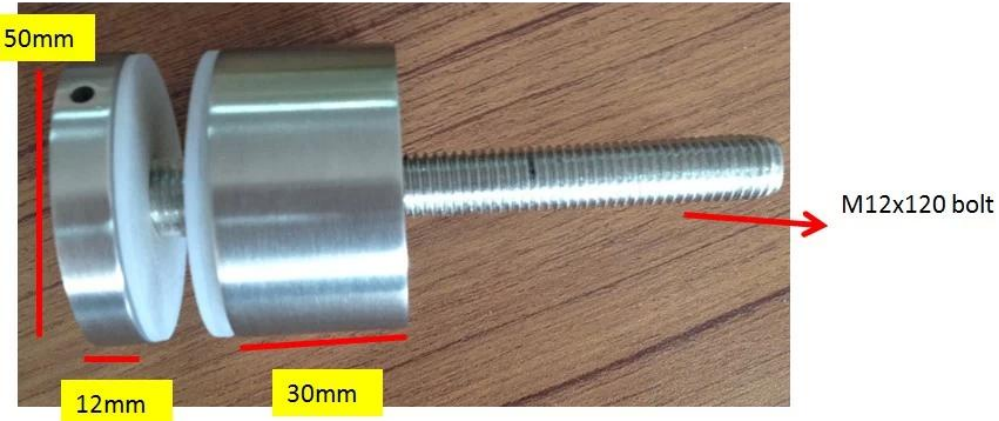

Shenzhen launch offers high quality wholesale prices brushed stainless steel 2 inches frameless glass standoff stair railing , frameless glass standoff stair railing is of modern design and clear look . Our glass standoff hardware for stair railing are approved by SGS inspections , we also provide mill certificate of the standoff hardware for our customers .

Specs. for frameless glass standoff stair railing-

Item	frameless glass standoff stair railing
Dimensions of frameless glass standoff	50*12mm cap , 50*30mm body
Bolt size	M12*120 concrete mount , or M12*72 wood mount , bolt length can also be customized
Accessories	rubber seals + nylon washer
Glass hole size	16mm
Material	304/316 stainless steel
Finish	brushed or polished
MOQ	10-50 pcs
Lead time	1-3 weeks , depending on quantity
Payment options	T/T ; Paypal

SF-50 concrete mount frameless glass standoff -

satin finish

mirror finish-

Drawing -

Standoff with concrete bolt, # SF-50

Standoff with wood screw , # SF-50A

wood mount frameless glass standoff stair railing -