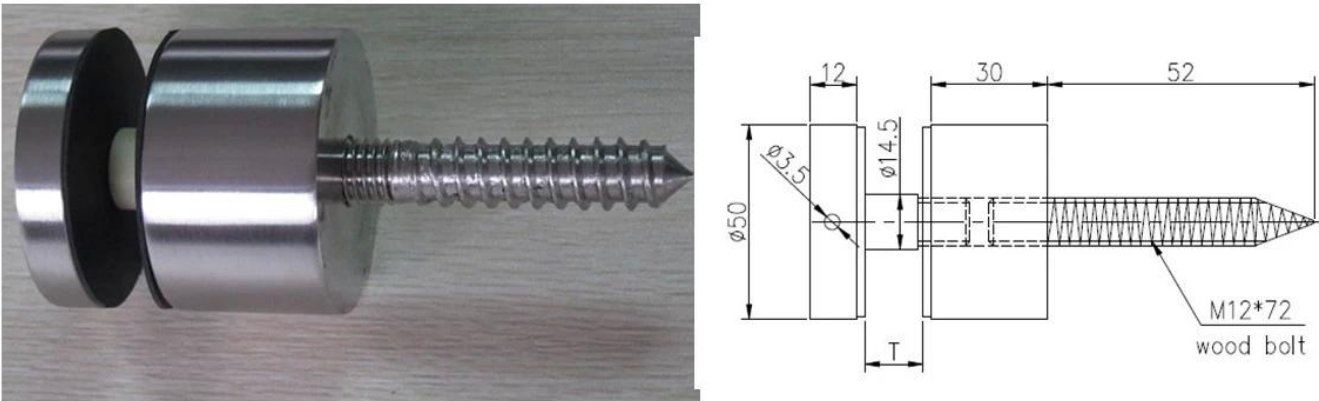

Shenzhen launch offers high quality wholesale prices brushed stainless steel 2 inches frameless glass standoff stair railing , frameless glass standoff stair railing is of modern design and clear look . Our glass standoff hardware for stair railing are approved by SGS inspections , we also provide mill certificate of the standoff hardware for our customers .

Specs. for frameless glass standoff stair railing-

Item	frameless glass standoff stair railing
Dimensions of frameless glass standoff	50*12mm cap , 50*30mm body
Bolt size	M12*120 concrete mount , or M12*72 wood mount , bolt length can also be customized
Accessories	rubber seals + nylon washer
Glass hole size	16mm
Material	304/316 stainless steel
Finish	brushed or polished
MOQ	10-50 pcs
Lead time	1-3 weeks , depending on quantity
Payment options	T/T ; Paypal

SF-50 concrete mount frameless glass standoff -

satin finish

mirror finish-

Drawing -

Standoff with concrete bolt, # SF-50

Standoff with wood screw , # SF-50A

wood mount frameless glass standoff stair railing -