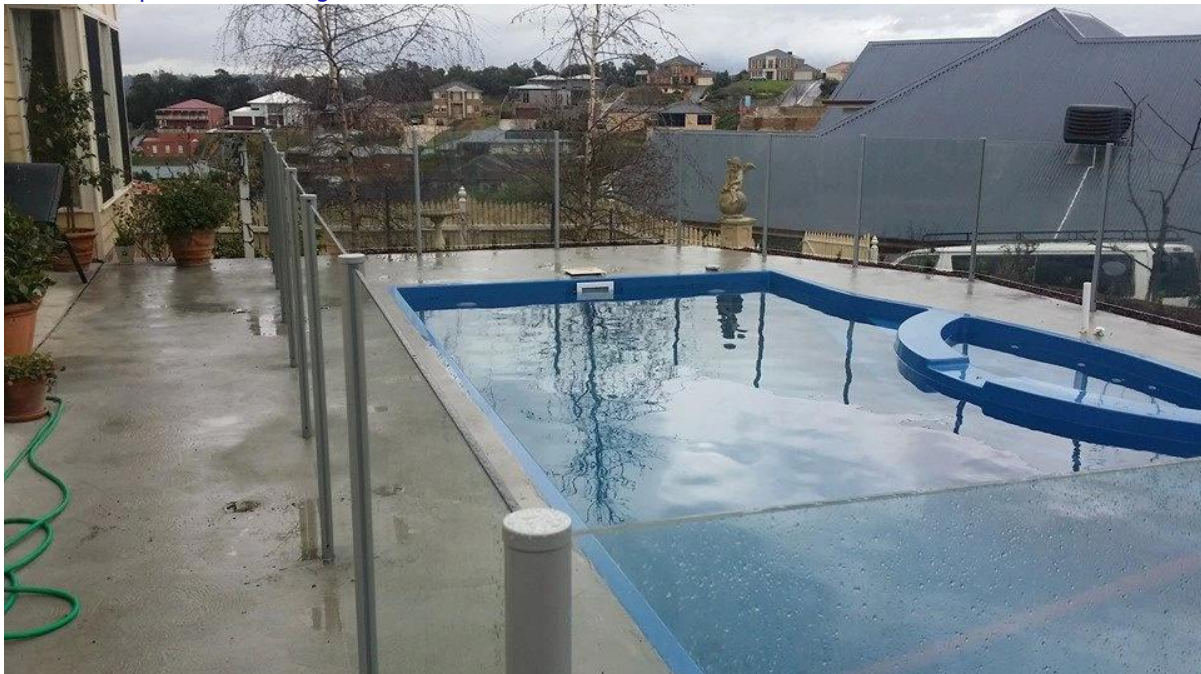

Aluminum glass balustrade is one of the most popular balustrading systems . It is not only of very cheap prices but also with high quality and beautiful look .

Aluminum posts can be round or square shape , height 1265mm . Surface can be powder coated into different colors .

Round type aluminum post
pool fencing aluminum post, semi-frameless glass railing

aluminum post for swimming pool fence glass railing

Handrails

"powder coated aluminum post, aluminum glass railing post, for pool fencing / balcony railing

6mm to 19mm thick frosted tempered glass panels

Aluminum glass balustrade system can also be applied for swimming pools .
[aluminum post and fittings](#)

[china supplier semiframless glass railing with aluminum post for swimming pool fence](#)