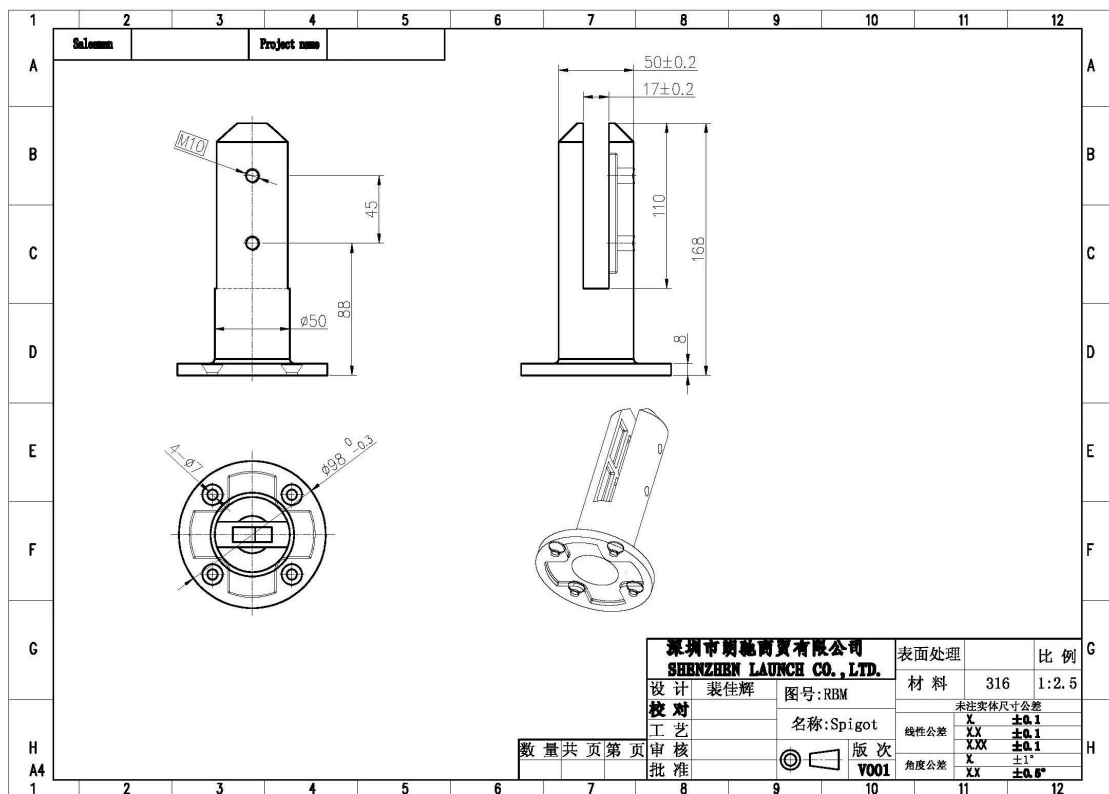

Shenzhen launch offer **duplex 2205 deck spigot** with cheap prices , and comply with Australian standards .

Duplex 2205 spigot has stronger rust resistance than stainless steel 316 spigots , usually appied around salt pools or seaside .

Below is detailed information for our **round type deck spigot** , model no. RBM

Materails available	316 /316L / duplex 2205 stainless steel
Surface	Polished or brushed
Packing details	1 pc deck spigot into a small white box , 10 pcs into a carton
Glass thickness suggested	8mm up to 13.52mm
Unit price	USD 20 ---USD 30

Dimensions for round deck spigot RBM

Photos for round deck spigot RBM