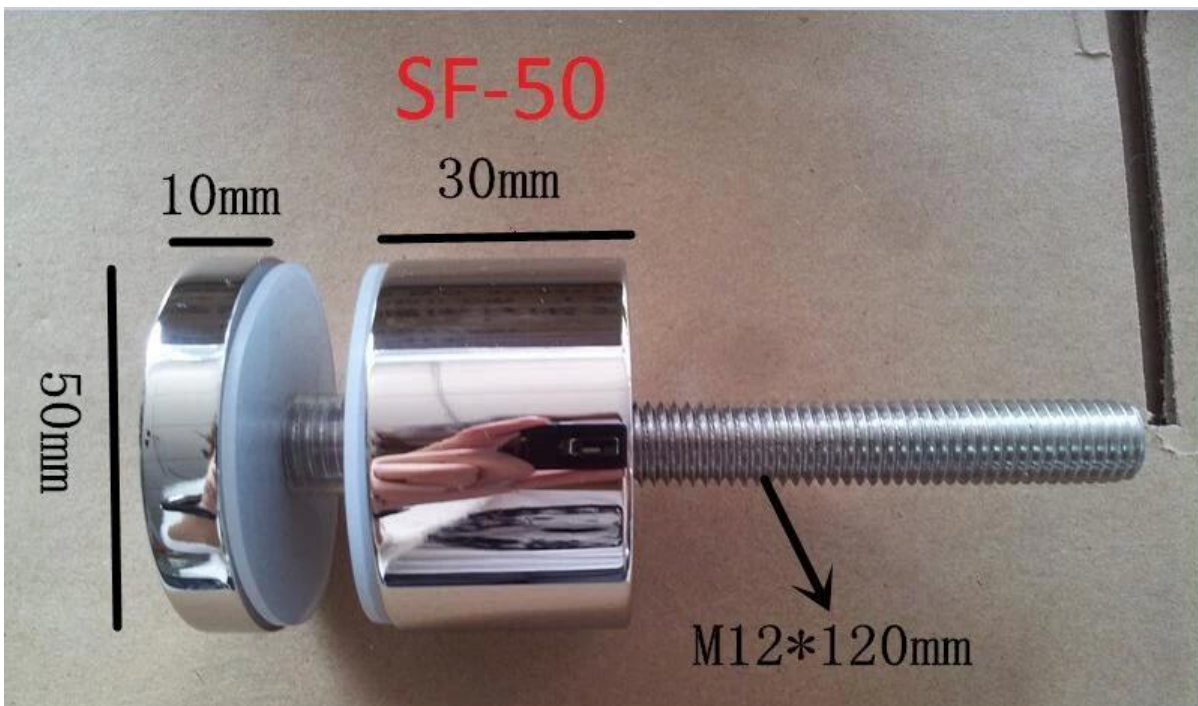

3. Model No. SF-50T standoff.