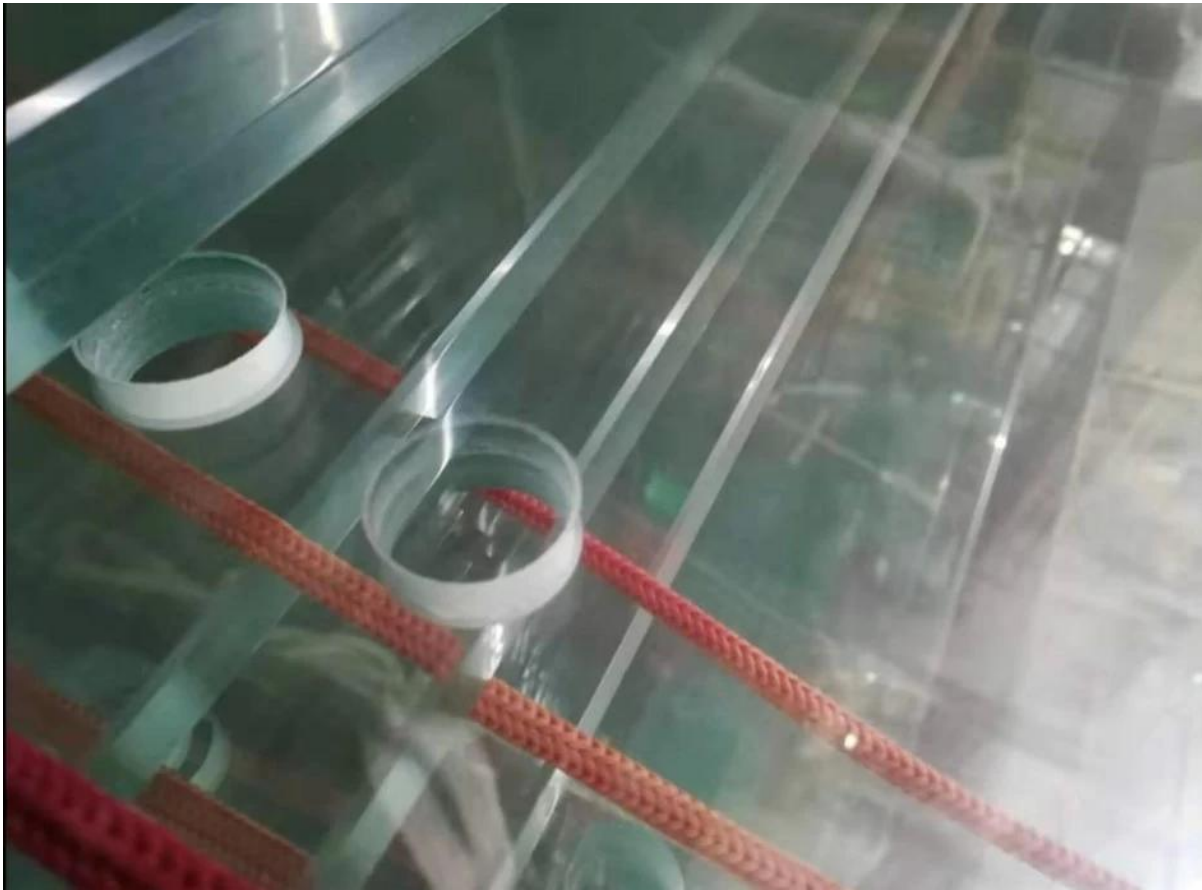

Ultra clear tempered glass panels can be used for glass railings or curtain wall .

Below is more photos of ultra clear tempered glass 15mm thick for a glass railing project in Honolulu air port buildings -

Glass hole cut on ultra clear tempered glass panels .

tempered glass test -

Production photos of ultra clear tempered glass -

FULLY TEMPERED GLASS  
15MM UPGRADE #5884  
16 CFR 1201 C-11  
ANSI Z97.1 2015