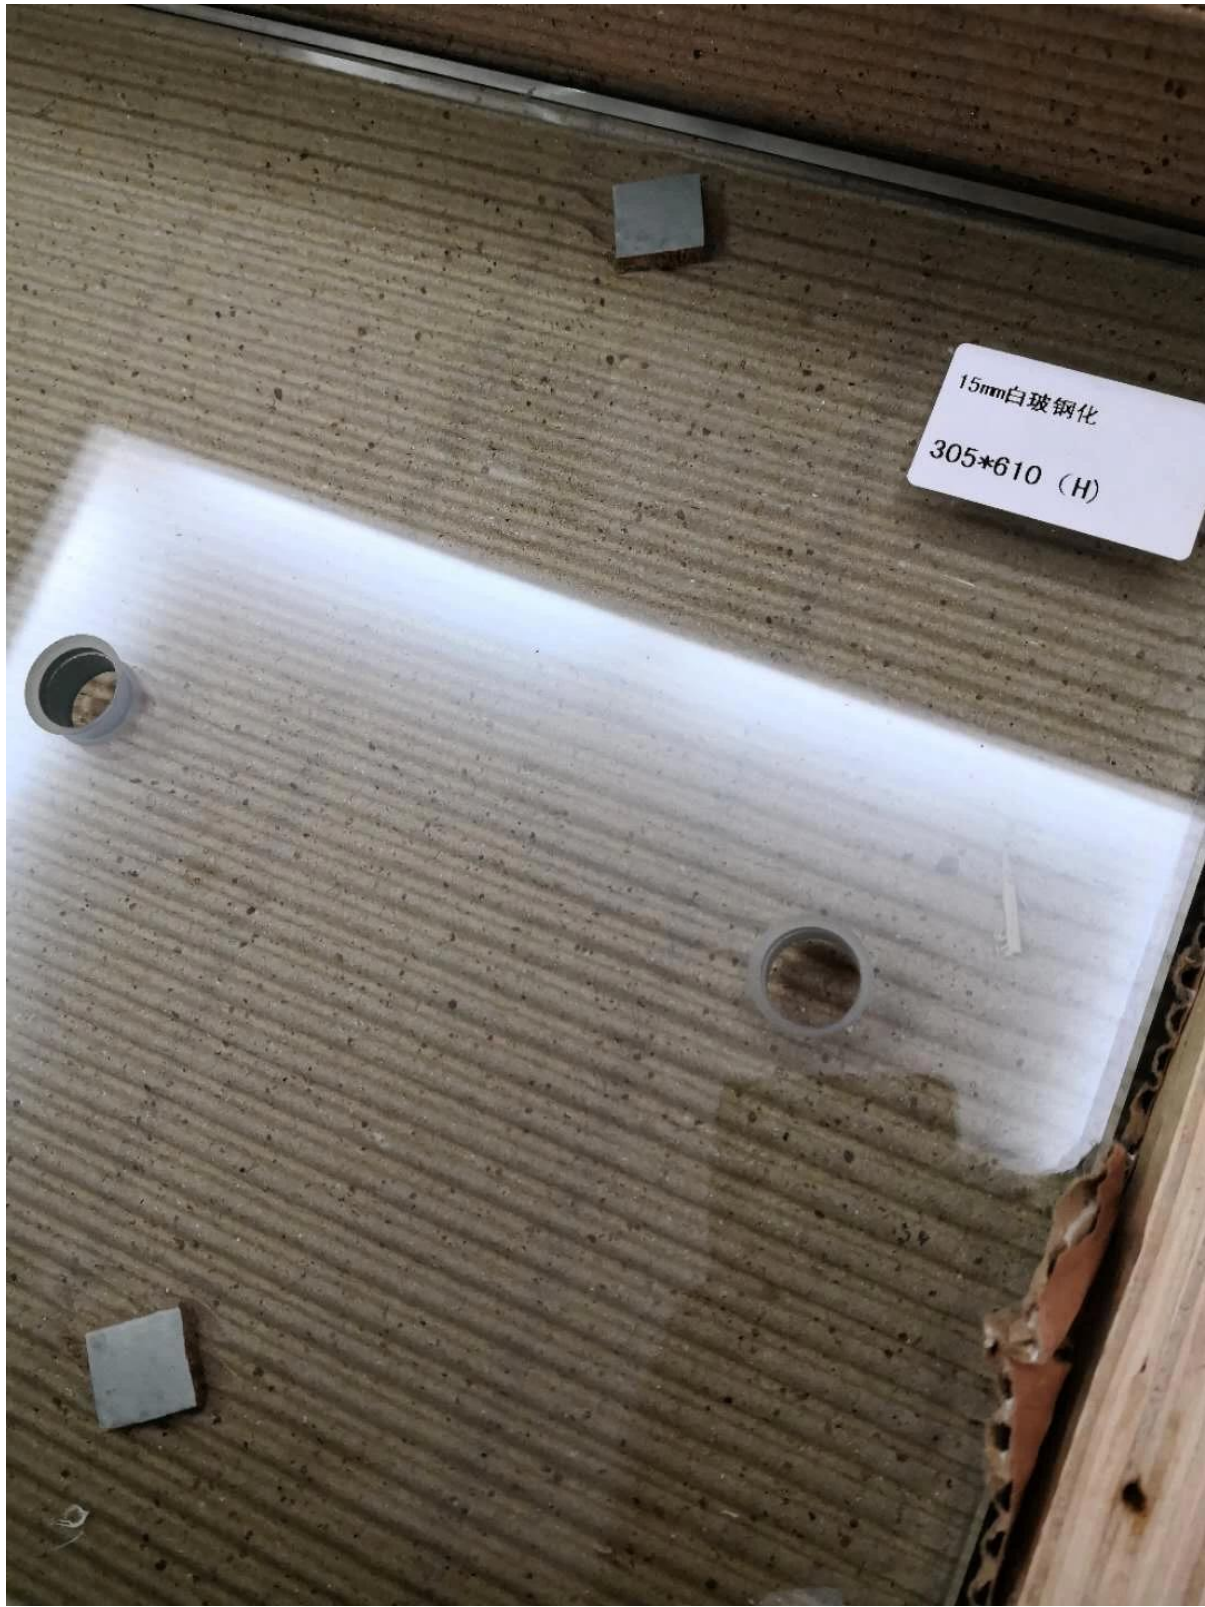

Cut to size 15mm thickness ultra clear tempered glass for high rise glass railings .

Ultra clear look more clear than the normal clear tempered glass which is of greener look .Thickness of ultra clear glass can be 8mm , 10mm ,12mm ,15mm , 19mm etc.

Ultra clear tempered glass panels can be used for glass railings or curtain wall .

Below is more photos of ultra clear tempered glass 15mm thick for a glass railing project in Honolulu air port buildings -

Glass hole cut on ultra clear tempered glass panels .

tempered glass test -

Production photos of ultra clear tempered glass -

FULLY TEMPERED GLASS  
15MM UPGRADE #5884  
16 CFR 1201 C-11  
ANSI Z97.1 2015