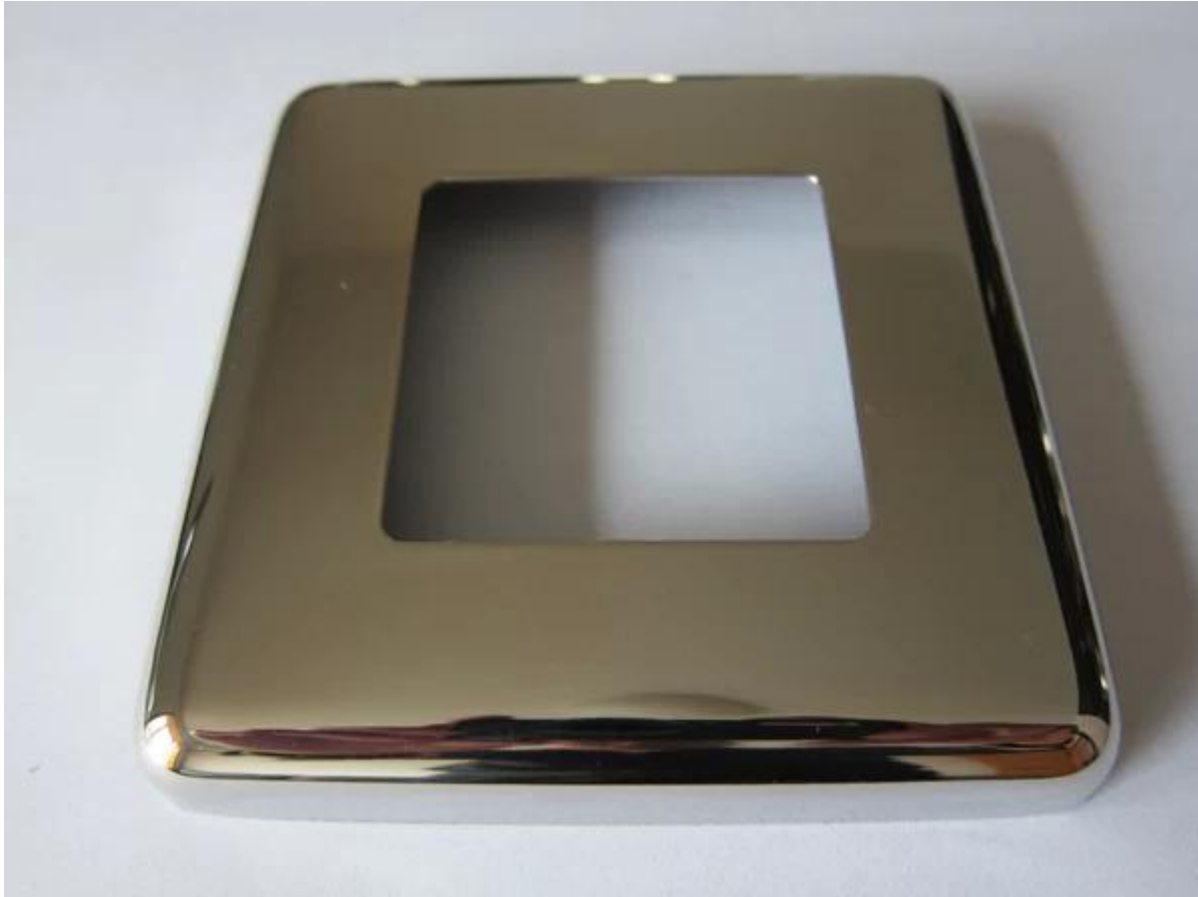

Base Flange And Cover For Post

Product description:

1. **1. Material: Stainless steel 304/316**
2. **2. Finish: Satin or mirror polished**
3. **3. For tube size: 40*40mm**

Products information