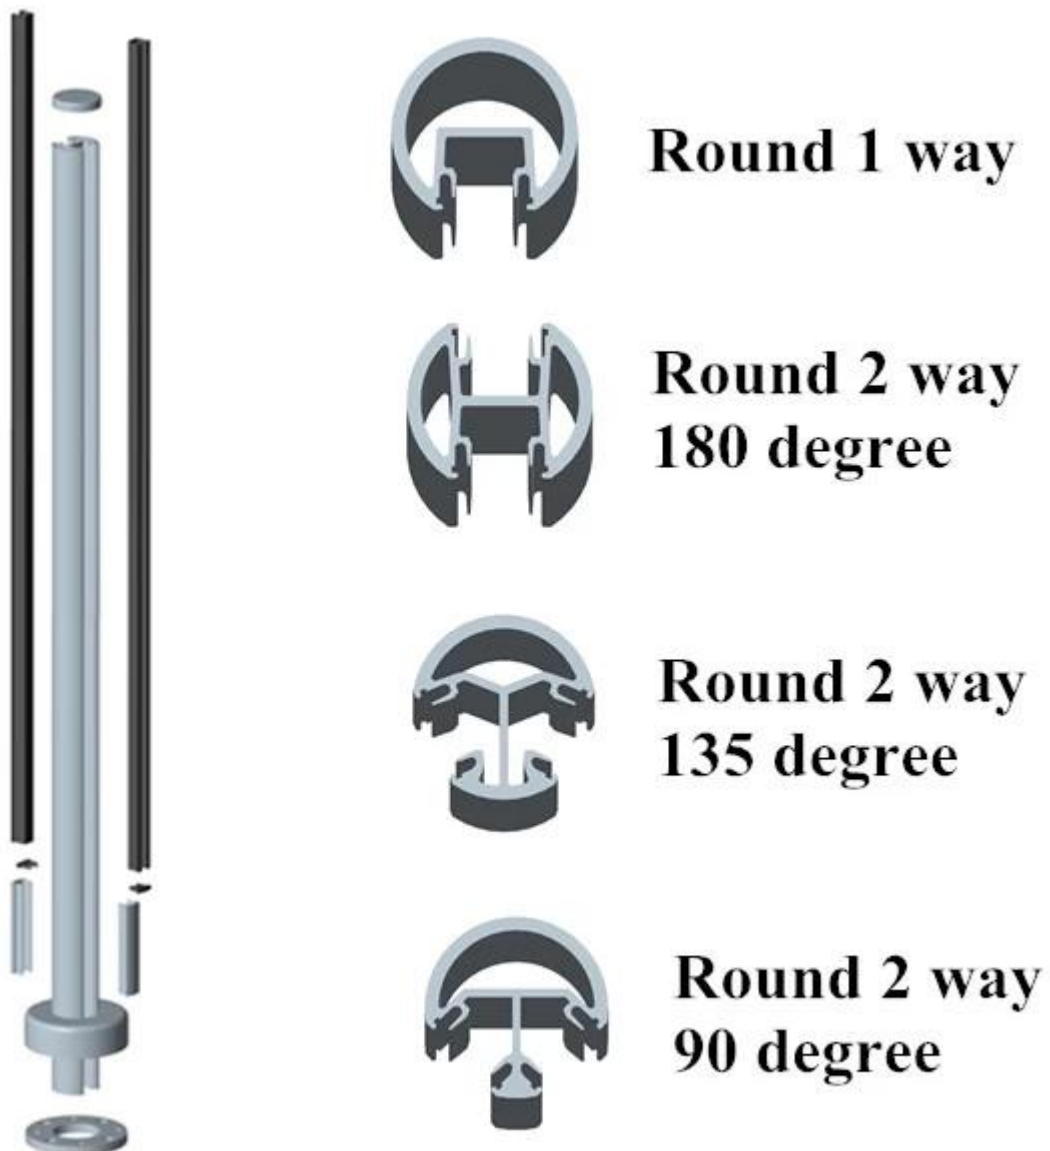

factory price aluminum post for balcony glass railing

material: aluminum 6063 T5

finish: anodizing, powder coating

1265mm high or as per your requirement

round type: 50\*3mm

round onw way post; round 2 way 180 degree post;

round 2 way 90 degree post; round 2 way 135 degree

square type: 50\*50\*3mm

square onw way post; square 2 way 180 degree post

square 2 way 90 degree post; square 2 way 135 degree post

**Square 1 way**

**Square 2 way  
180 degree**

**Square 2 way  
135 degree**

**Square 2 way  
90 degree**

project show