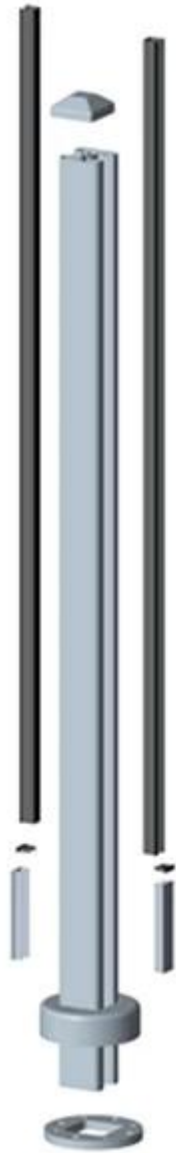

factory price aluminum post for balcony glass railing

material: aluminum 6063 T5

finish: anodizing, powder coating

1265mm high or as per your requirement

round type: 50\*3mm

round onw way post; round 2 way 180 degree post;

round 2 way 90 degree post; round 2 way 135 degree

square type: 50\*50\*3mm

square onw way post; square 2 way 180 degree post

square 2 way 90 degree post; square 2 way 135 degree post

**Square 1 way**

**Square 2 way  
180 degree**

**Square 2 way  
135 degree**

**Square 2 way  
90 degree**

project show