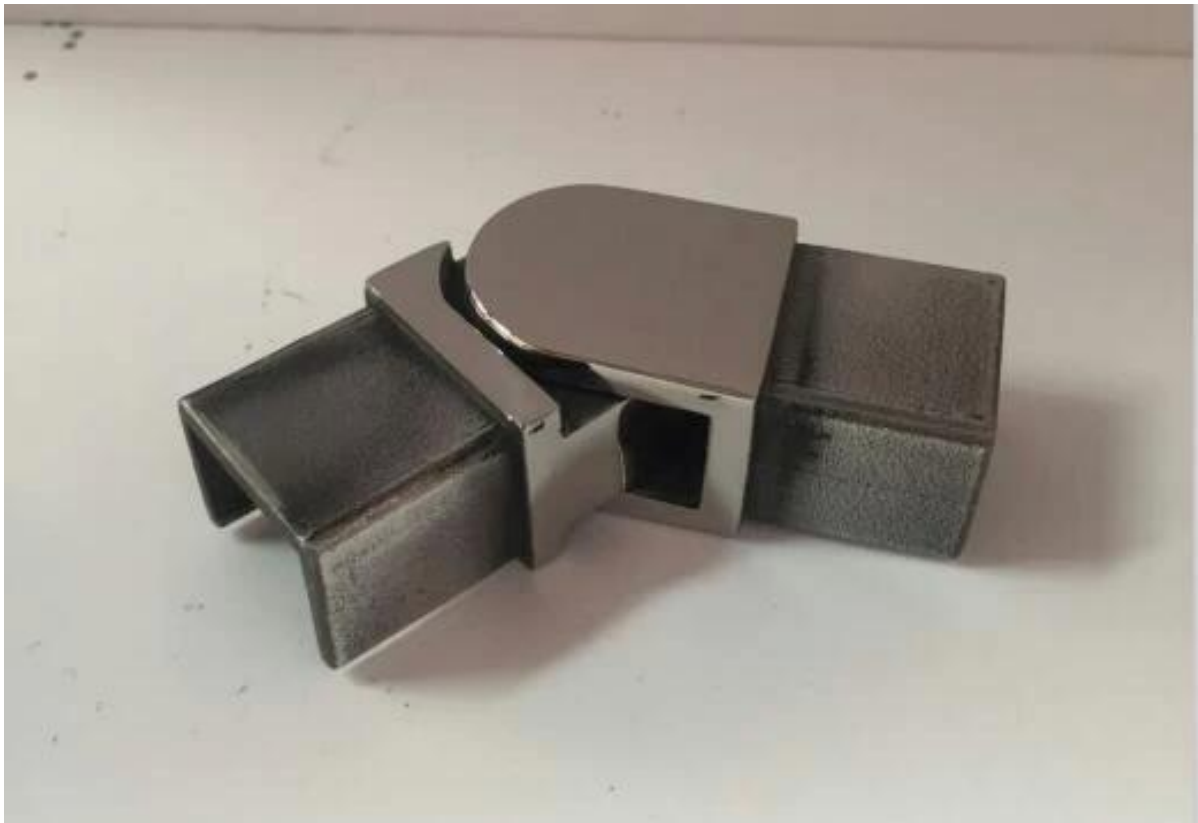

factory price stainless steel 316L frameless glass balustrade slimline handrail mini top rail

1. Slimline handrail specifications ,

| | |
|---------------------|--|
| Material | stainless steel 316L |
| Finish | Brushed or Mirror polished |
| Dimension | 1. <u>Round shape</u> : dia 25.4mm, groove 14*14mm, 5.8 meter per length, or as per your requirement. 2. <u>Square shape</u> : 25 x 21mm, groove 14*14mm, 5.8 meter per length, or as per your requirement. |
| For glass thickness | 10-13.52mm |
| Rail fittings | 180 degree joiner, 90 degree joiner, wall bracket, end cap, vertical joiner, horizontal joiner |
| position | frameless glass balustrade deck railings, porch railings, balcony railing, frameless spigot glass railing. |

Square slimline handrail mini top rail ,

21*25mm slot handrail

5.8 m per length

180 degree joiner

90 degree joiner

Vertical adjustable joiner

Horizontal I adjustable joiner

Wall to handrail joiner

End cap

90 degree Corner connector

180 degree middle connector

End Cap

Wall Bracket

Round type slimline handrail mini top rail :

2. Stainless steel 316L frameless glass balustrade slimline handrail mini top rail project :