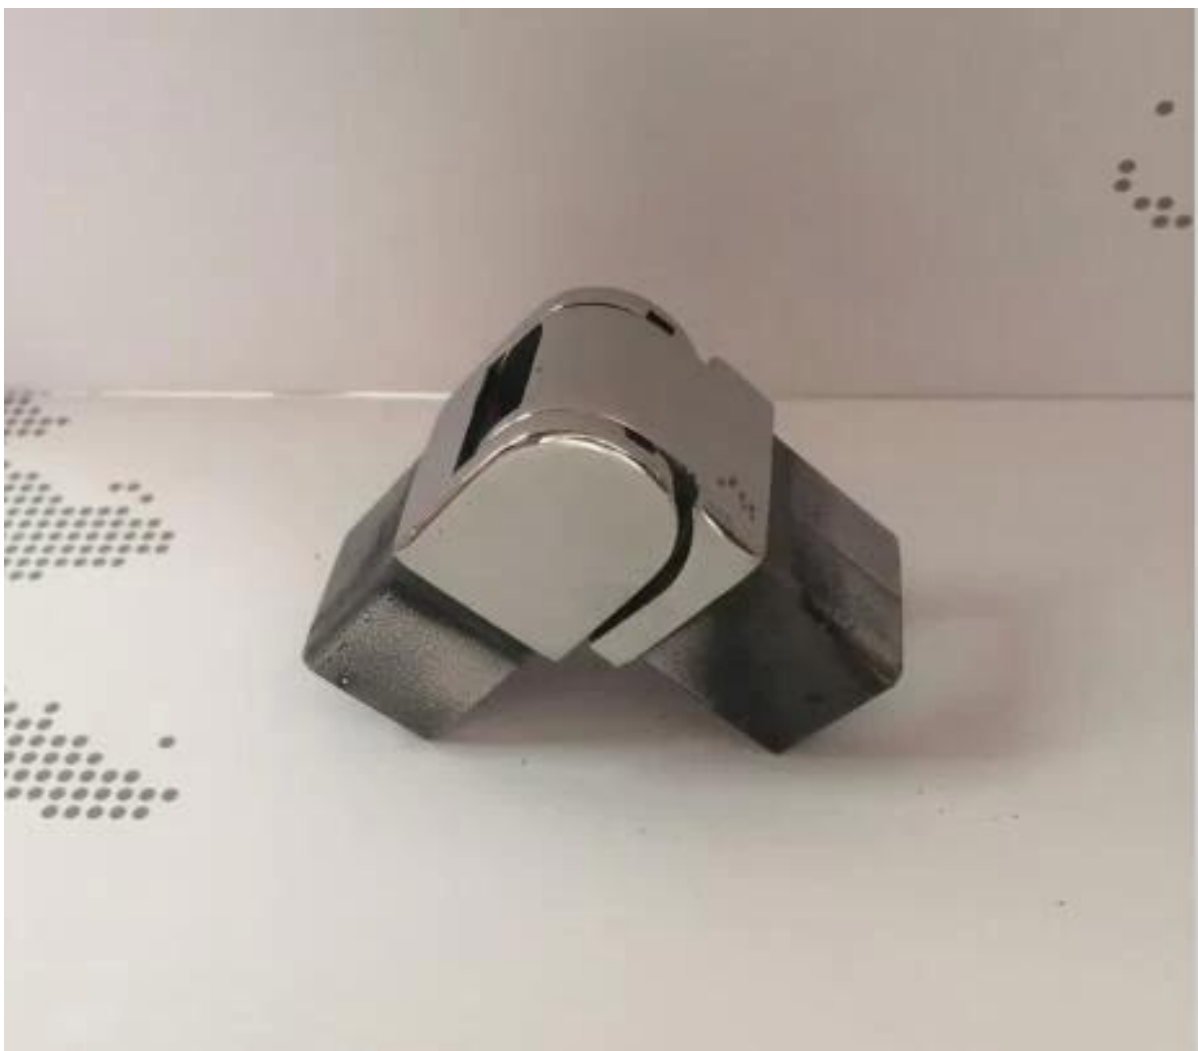

factory price stainless steel 316L frameless glass balustrade slimline handrail mini top rail

1. Slimline handrail specifications ,

| | |
|---------------------|--|
| Material | stainless steel 316L |
| Finish | Brushed or Mirror polished |
| Dimension | 1. <u>Round shape</u> : dia 25.4mm, groove 14*14mm, 5.8 meter per length, or as per your requirement. 2. <u>Square shape</u> : 25 x 21mm, groove 14*14mm, 5.8 meter per length, or as per your requirement. |
| For glass thickness | 10-13.52mm |
| Rail fittings | 180 degree joiner, 90 degree joiner, wall bracket, end cap, vertical joiner, horizontal joiner |
| position | frameless glass balustrade deck railings, porch railings, balcony railing, frameless spigot glass railing. |

Square slimline handrail mini top rail ,

21*25mm slot handrail

5.8 m per length

180 degree joiner

90 degree joiner

Vertical adjustable joiner

Horizontal I adjustable joiner

Wall to handrail joiner

End cap

90 degree Corner connector

180 degree middle connector

End Cap

Wall Bracket

Round type slimline handrail mini top rail :

2. Stainless steel 316L frameless glass balustrade slimline handrail mini top rail project :