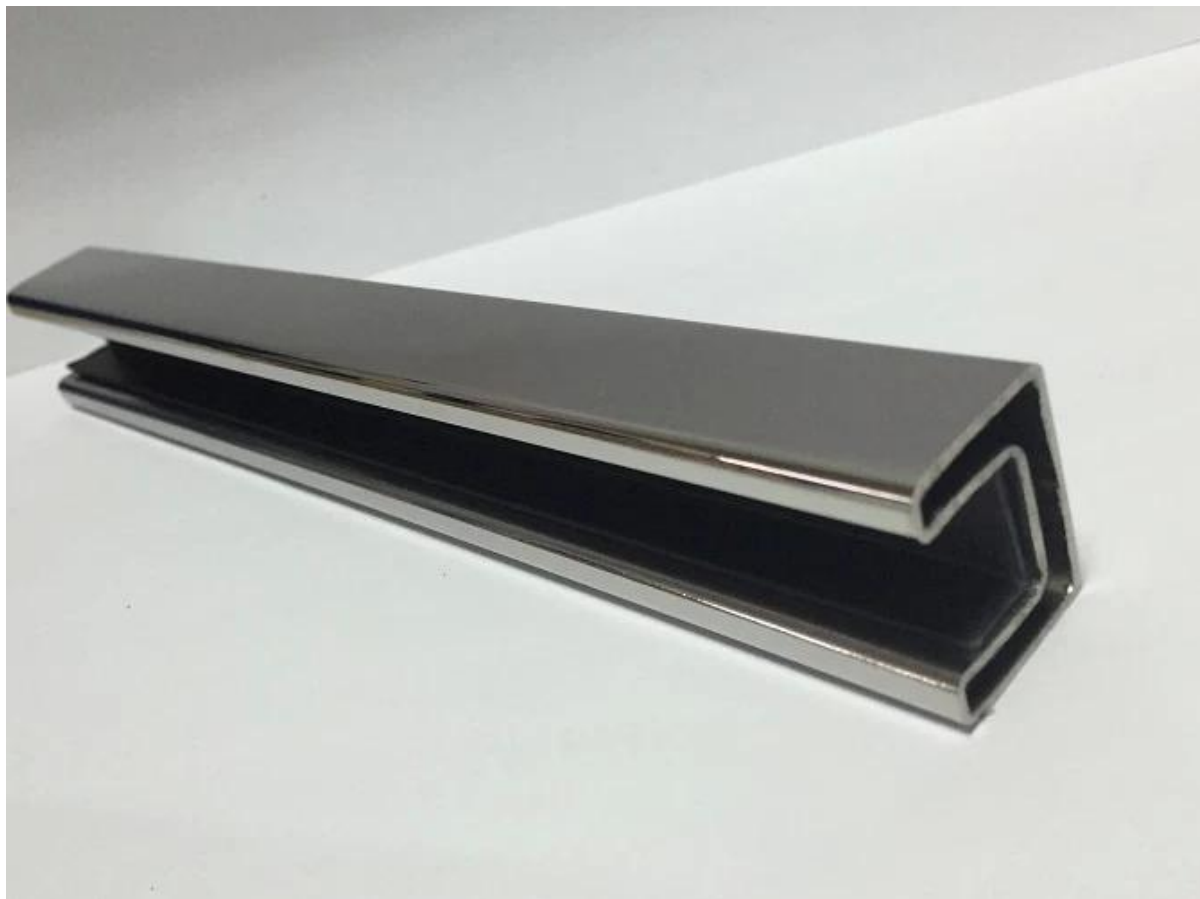

factory price stainless steel 316L frameless glass balustrade slimline handrail mini top rail

1. Slimline handrail specifications ,

| | |
|---------------------|--|
| Material | stainless steel 316L |
| Finish | Brushed or Mirror polished |
| Dimension | 1. <u>Round shape</u> : dia 25.4mm, groove 14*14mm, 5.8 meter per length, or as per your requirement. 2. <u>Square shape</u> : 25 x 21mm, groove 14*14mm, 5.8 meter per length, or as per your requirement. |
| For glass thickness | 10-13.52mm |
| Rail fittings | 180 degree joiner, 90 degree joiner, wall bracket, end cap, vertical joiner, horizontal joiner |
| position | frameless glass balustrade deck railings, porch railings, balcony railing, frameless spigot glass railing. |

Square slimline handrail mini top rail ,

21*25mm slot handrail

5.8 m per length

180 degree joiner

90 degree joiner

Vertical adjustable joiner

Horizontal I adjustable joiner

Wall to handrail joiner

End cap

90 degree Corner connector

180 degree middle connector

End Cap

Wall Bracket

Round type slimline handrail mini top rail :

2. Stainless steel 316L frameless glass balustrade slimline handrail mini top rail project :