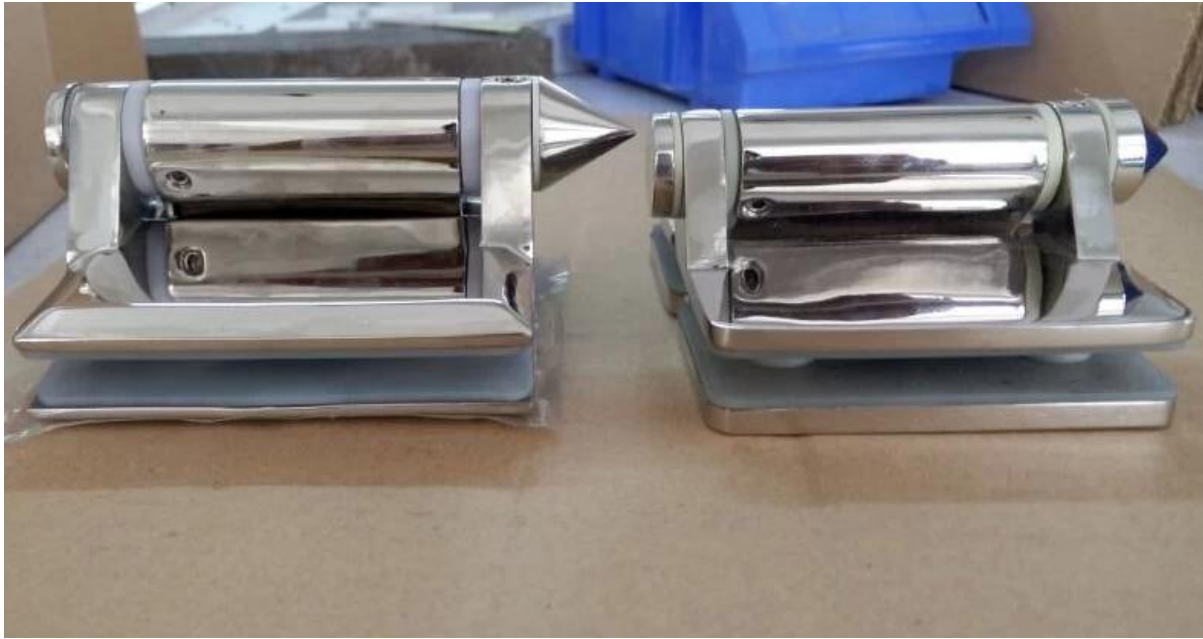

swimming pool fencing frameless glass pool fence gate hinge

Features for frameless glass pool fence gate hinge

- Model NO. G-G2 type glass to glass hinge
- made by precision casting
- 316 SS, material test report can be provided
- mirror or satin
- size : 160.3 x102.2mm
- 1 pair = 2 pcs
- MOQ 10 pcs

photos for [frameless glass pool fence gate hinge](#)

KEBIL 科比奥®

Hole cut drawings for frameless glass pool fence gate hinge

Packing photos for frameless glass pool fence gate hinge

project photos for frameless glass pool fence gate hinge