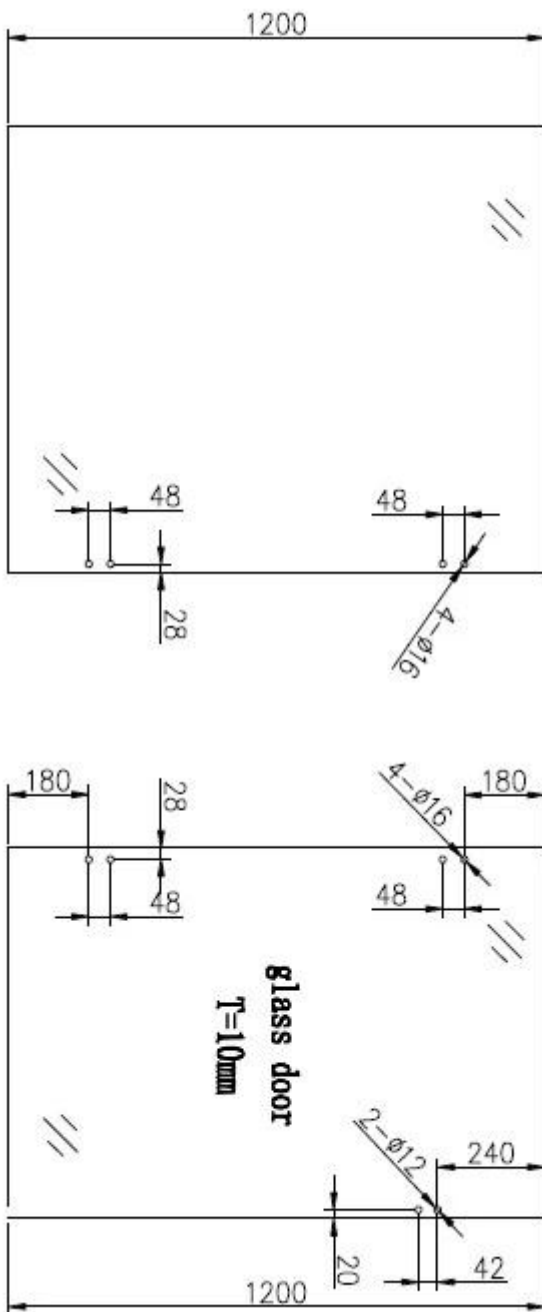

swimming pool fencing frameless glass pool fence gate hinge

Features for frameless glass pool fence gate hinge

- Model NO. G-G2 type glass to glass hinge
- made by precision casting
- 316 SS, material test report can be provided
- mirror or satin
- size : 160.3 x102.2mm
- 1 pair = 2 pcs
- MOQ 10 pcs

photos for [frameless glass pool fence gate hinge](#)

KEBIL 科比奥®

Hole cut drawings for frameless glass pool fence gate hinge

Packing photos for frameless glass pool fence gate hinge

project photos for frameless glass pool fence gate hinge