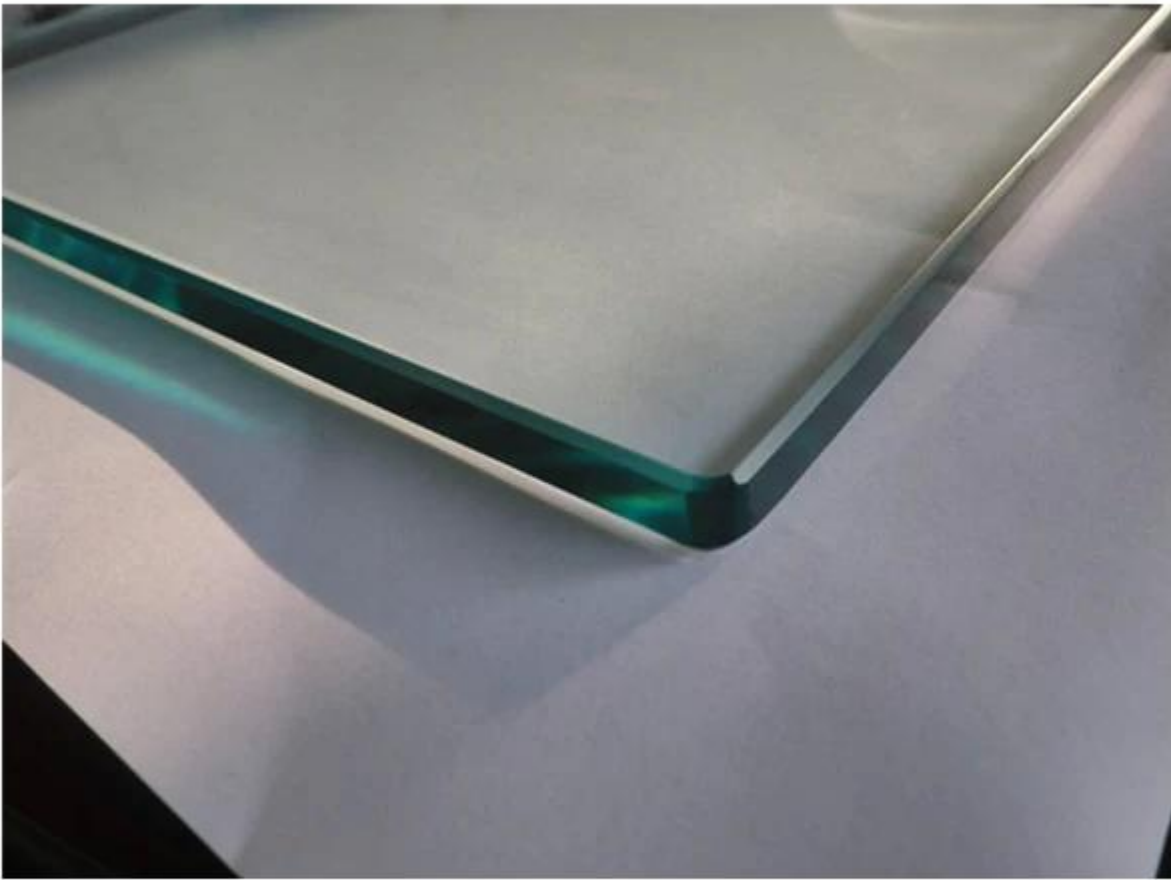

frameless tempered glass balustrade system including 10-13.52mm toughened glass panel with polished edges, stainless steel glass spigot base plate and core drill type, stainless steel glass hinge and latch (there are 3 types, glass to glass hinge and latch, glass to wall hinge and latch and glass to round post hinge and latch.)

Welcome send us the drawing for your pool fence and balcony and we will give you the most beautiful solution as return

Tempered glass with safety corner

[12mm glass for pool fence, toughened glass panel for glass balustrade](#)

glass spigot base plate

[china 12mm frameless glass balustrade spigot supplier, stainless steel 12mm glass spigot for swimming pool fence](#)

frameless glass railing with spigot

core drill glass spigot

[12mm tempered glass fence spigot core drill type, base plate type glass spigot supplier](#)