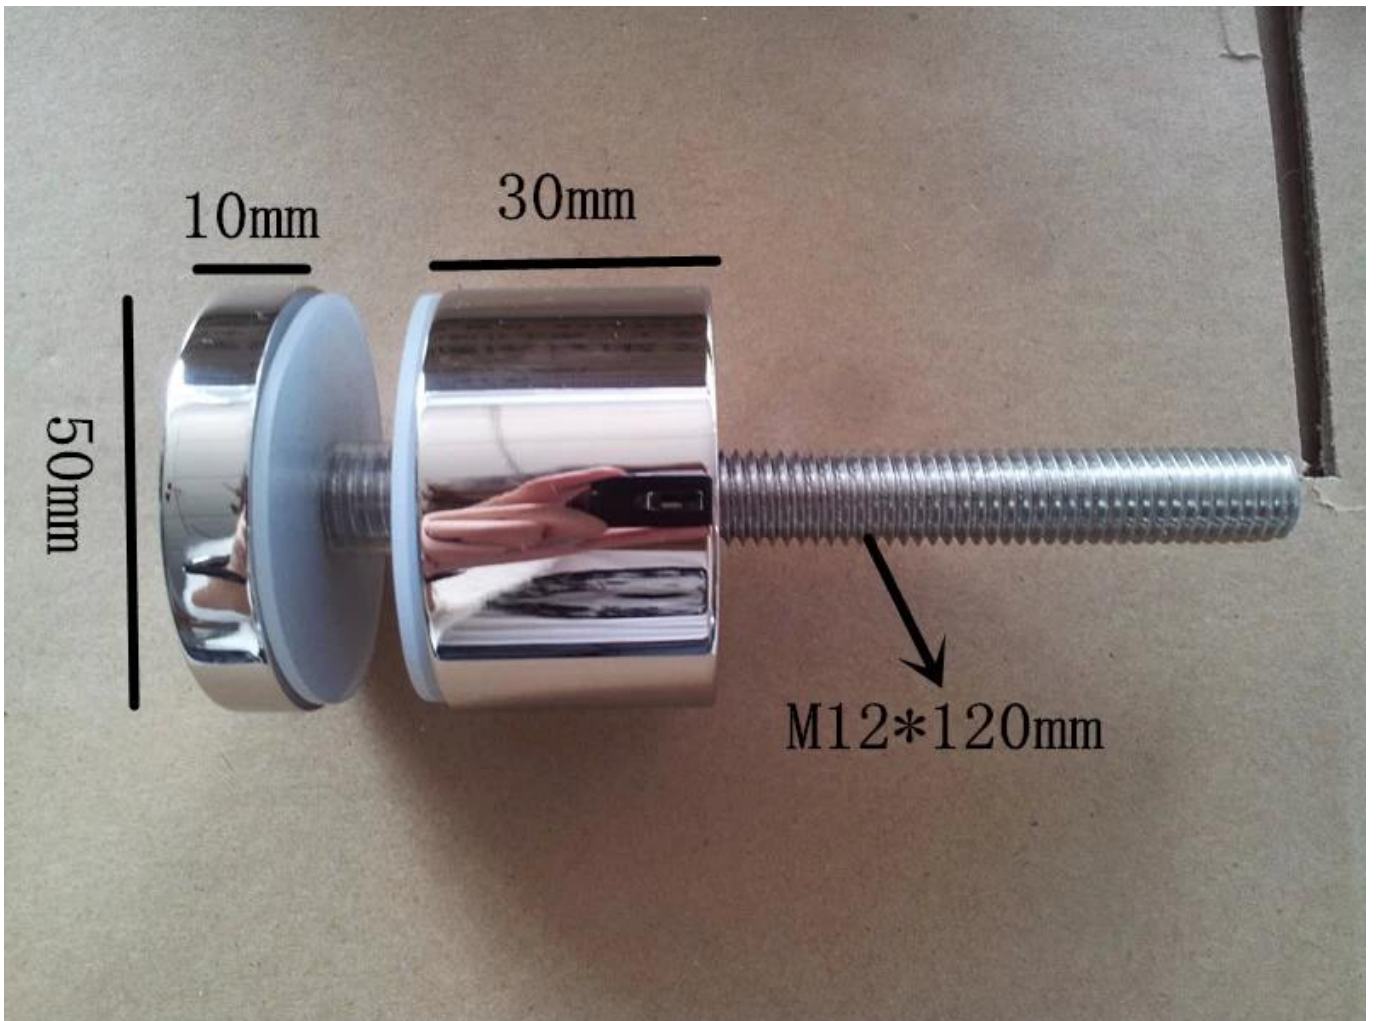

## frameless glass railing hardware standoff

Item Name	Standoff
Item No.	SF-30; SF-50; SF-50T
Material	stainless steel 304/316
Finish	polish (mirror) or brush (satin)
Size	diameter available: 20mm, 25mm, 30mm, 38mm, 40mm, 50mm or 60mm or 100mm length: customer made or customer tailored M6 or M8 or M10 or M12 threaded bolt
General usage	to fix glass on the wall for stairs railing or balcony railing
Accessories	screws, rubber ring, alley key

Model No.: SF-30

mounting on wall

mounting on wood

Model No.: SF-50

Model No.: SF-50T

**SF-50T**

project show