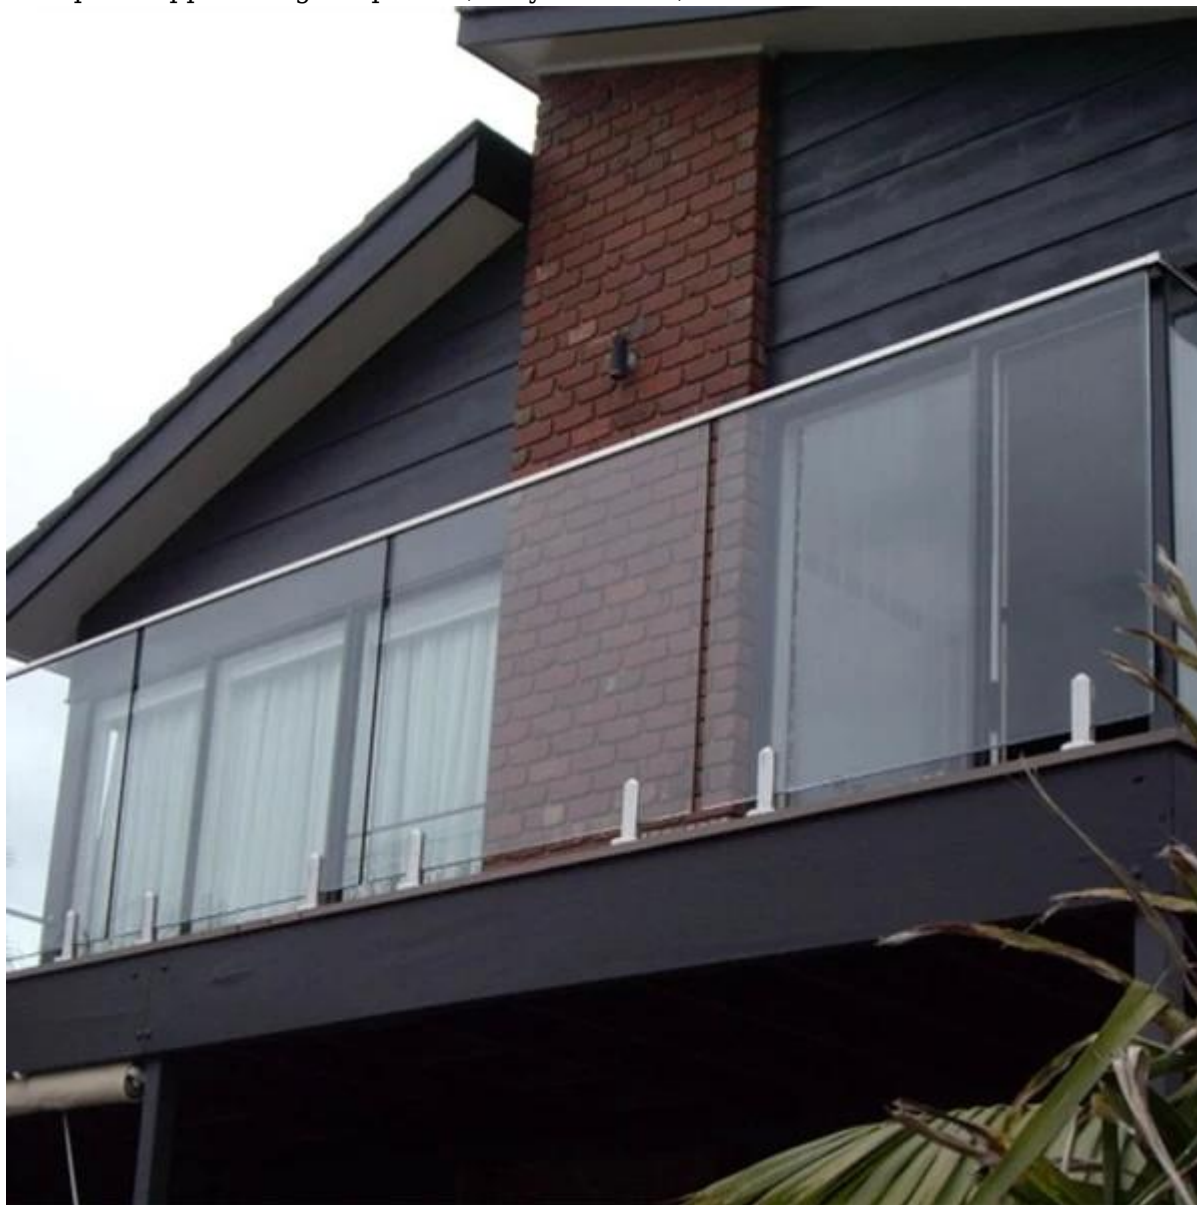

frameless balcony design gives you uninterrupted views ,you can enjoy beautiful views at your backyards .

We have many different types of frameless glass balcony designs .

This type is most common used for balcony :

mini post supports + glass panles , easy to install , beautiful look :

Details for mini post :

Material : 316 stainless steel or duplex 2205

Finish : satin or mirror polished

Models available : square /round base plate type mini post ; square /round core drill type mini post