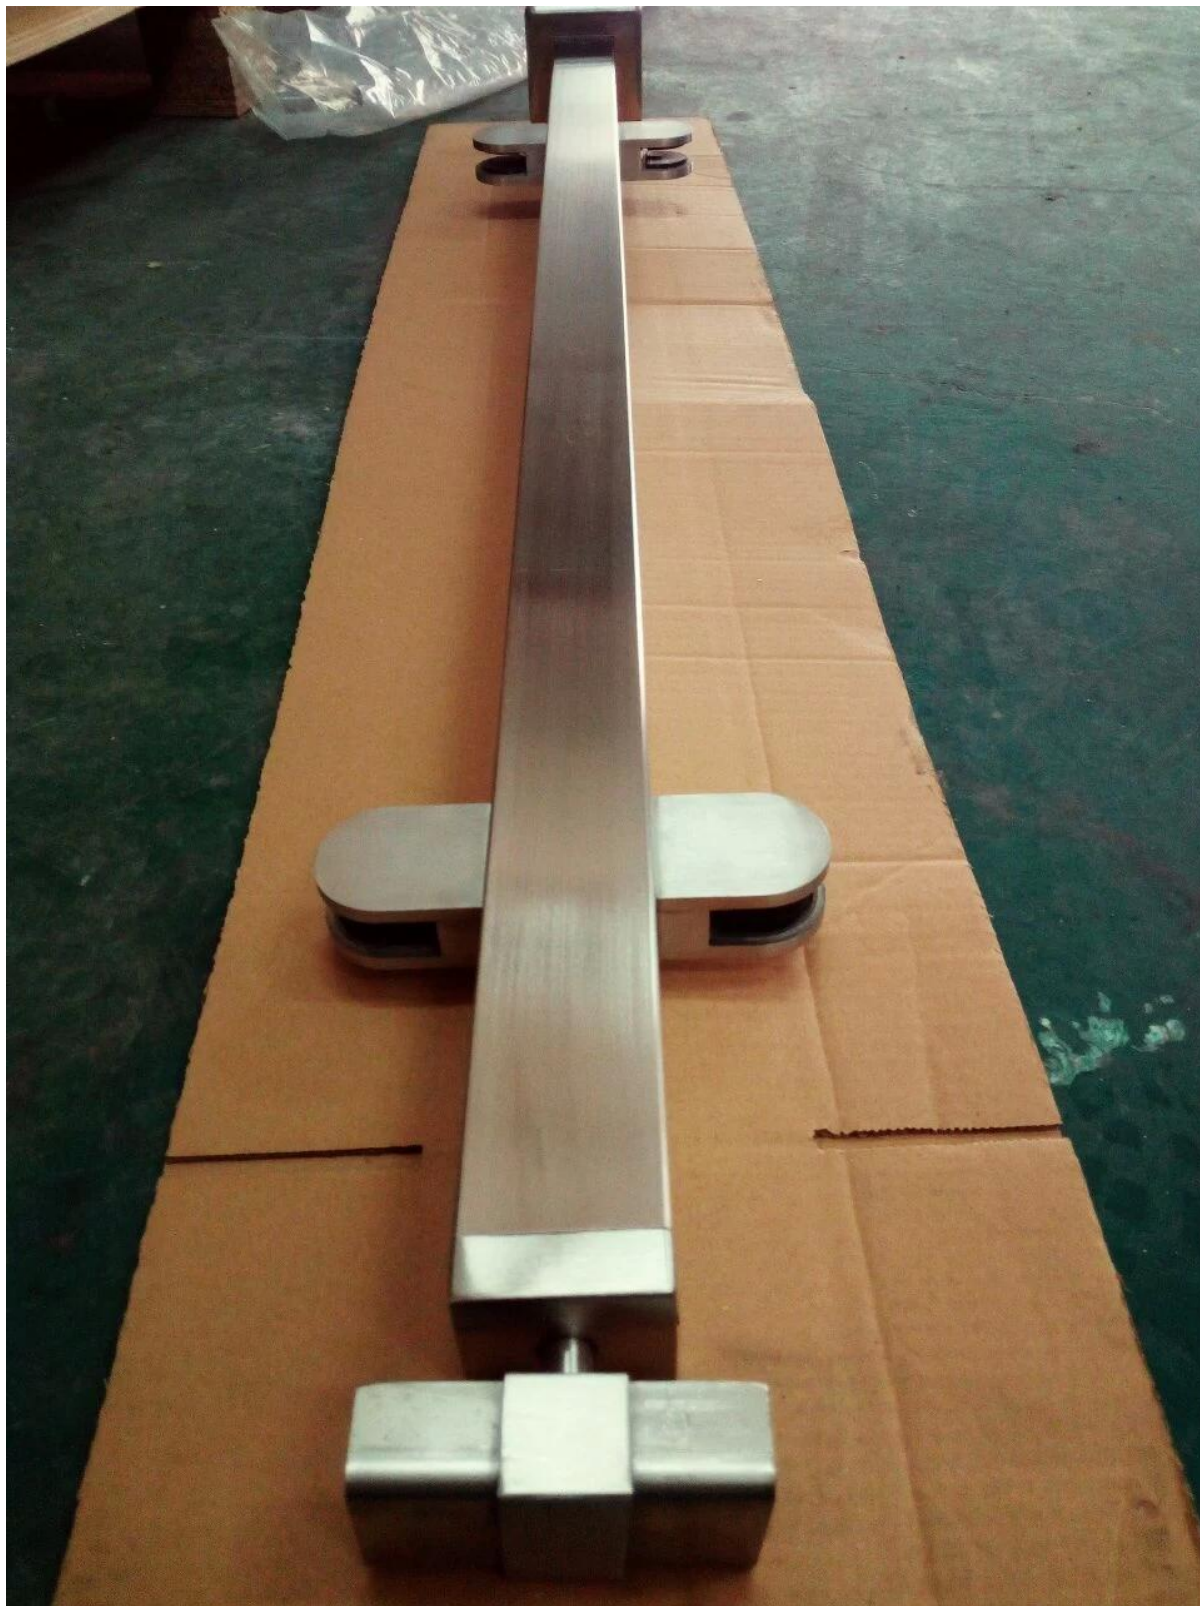

Glass balcony railing design with square 2 inches post and round 2 inches handrails .

. Features -

Product name:	Glass balcony railing
Material :	316 stainless steel
Finish:	satin,brushed
post size :	2 inches
Top handrail size:	2 inches DIA
Post height:	1000-1100mm
MOQ:	20-100 meters
sea port:	SHENZHEN
Payment term:	T/T (30/70)
Transportation:	sea freight

. Photos of glass balcony railings-

. Production photos of stainless steel posts for glass balcony railings-

. Packaging and production photos of tempered glass-

Contact us to get quote details now .