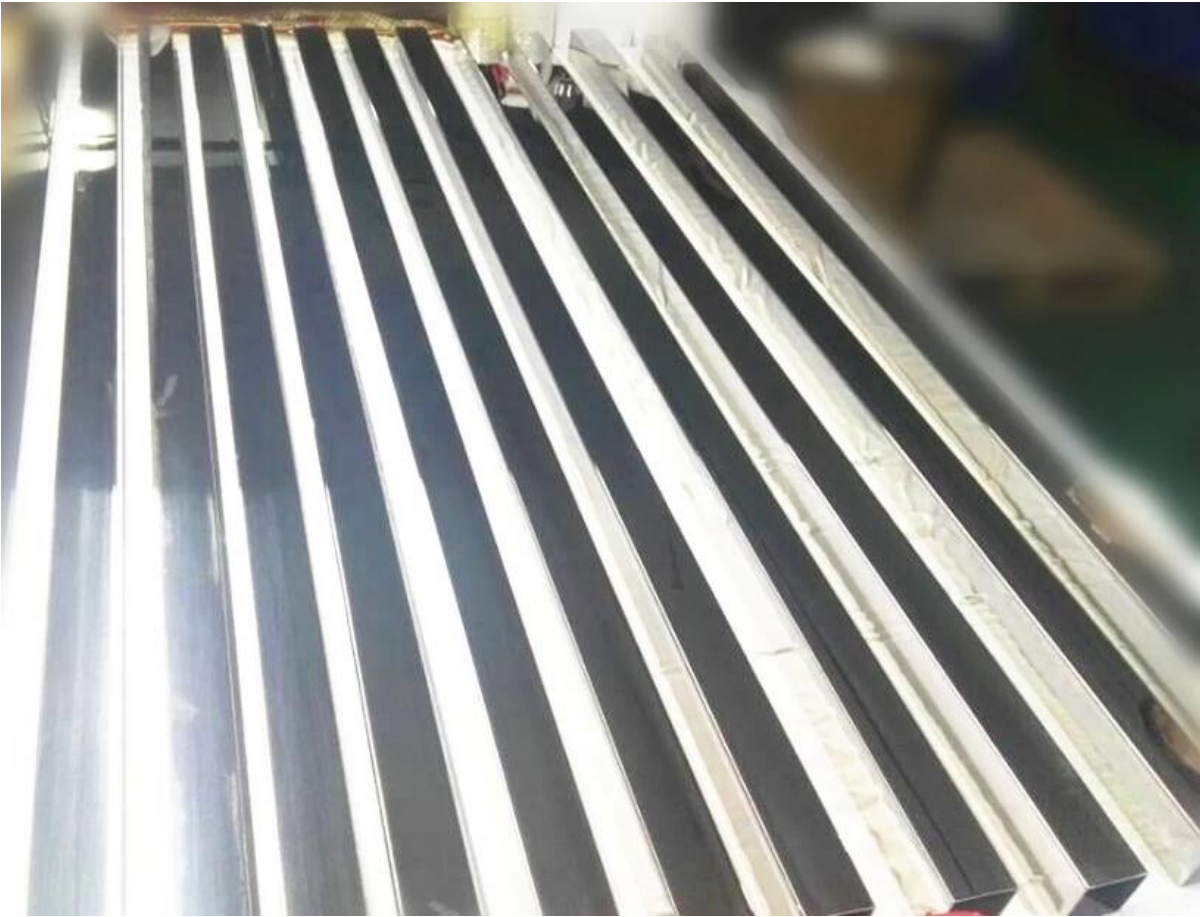

Glass balcony railing design with square 2 inches post and round 2 inches handrails .

. Features -

Product name:	Glass balcony railing
Material :	316 stainless steel
Finish:	satin,brushed
post size :	2 inches
Top handrail size:	2 inches DIA
Post height:	1000-1100mm
MOQ:	20-100 meters
sea port:	SHENZHEN
Payment term:	T/T (30/70)
Transportation:	sea freight

. Photos of glass balcony railings-

. Production photos of stainless steel posts for glass balcony railings-

. Packaging and production photos of tempered glass-

Contact us to get quote details now .