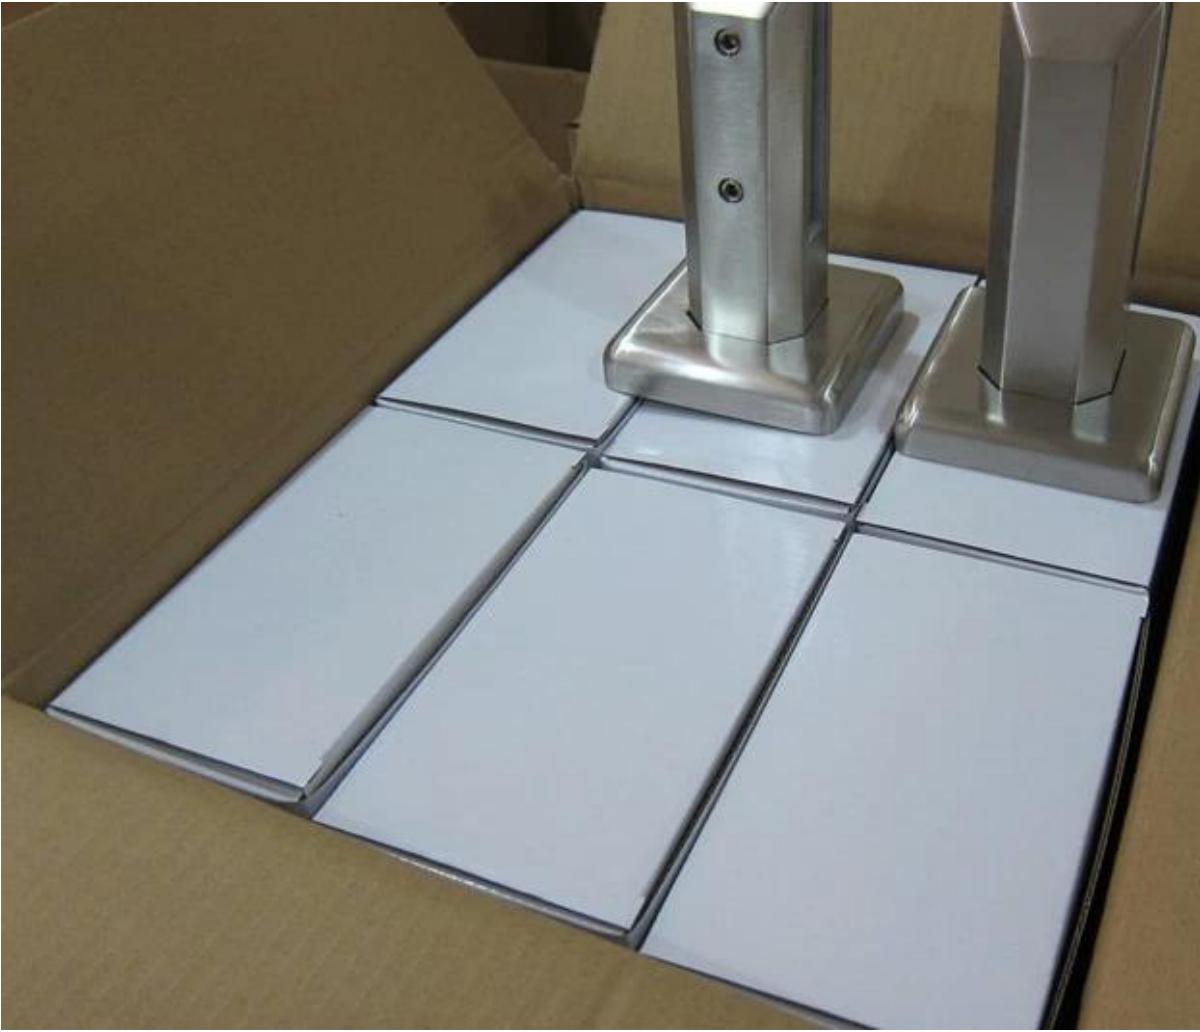

For frameless glass fence, base plate spigot must be a good choice and it will make you with a boarder field of vision.

Model No.: SBM-2(square base plate spigot)

SBM

Mirror

Satin

for deck glass railing design

Model No.: RBM-2(round base plate spigot)

RBM-2

for balcony glass railing design

If you have any interest in our products, please feel free to contact me.
Email address: sales03@launch-china.cn
Skype: launch-03