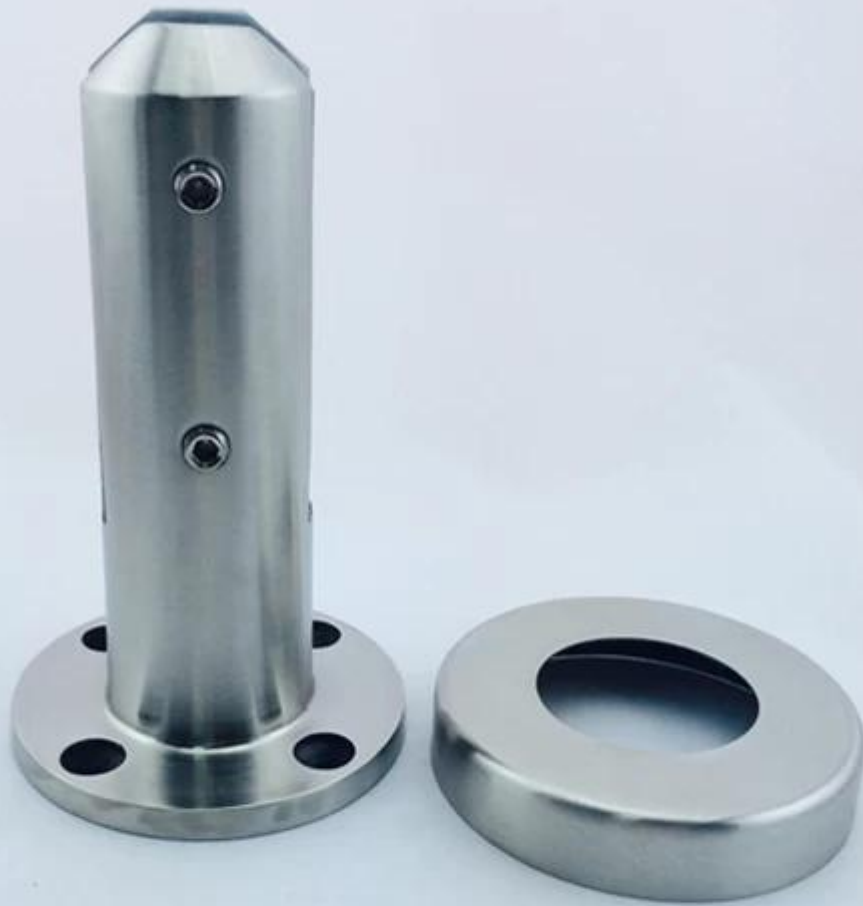

For frameless glass fence, base plate spigot must be a good choice and it will make you with a boarder field of vision.

Model No.: SBM-2(square base plate spigot)

SBM

Mirror

Satin

for deck glass railing design

Model No.: RBM-2(round base plate spigot)

RBM-2

for balcony glass railing design

If you have any interest in our products, please feel free to contact me.
Email address: sales03@launch-china.cn
Skype: launch-03