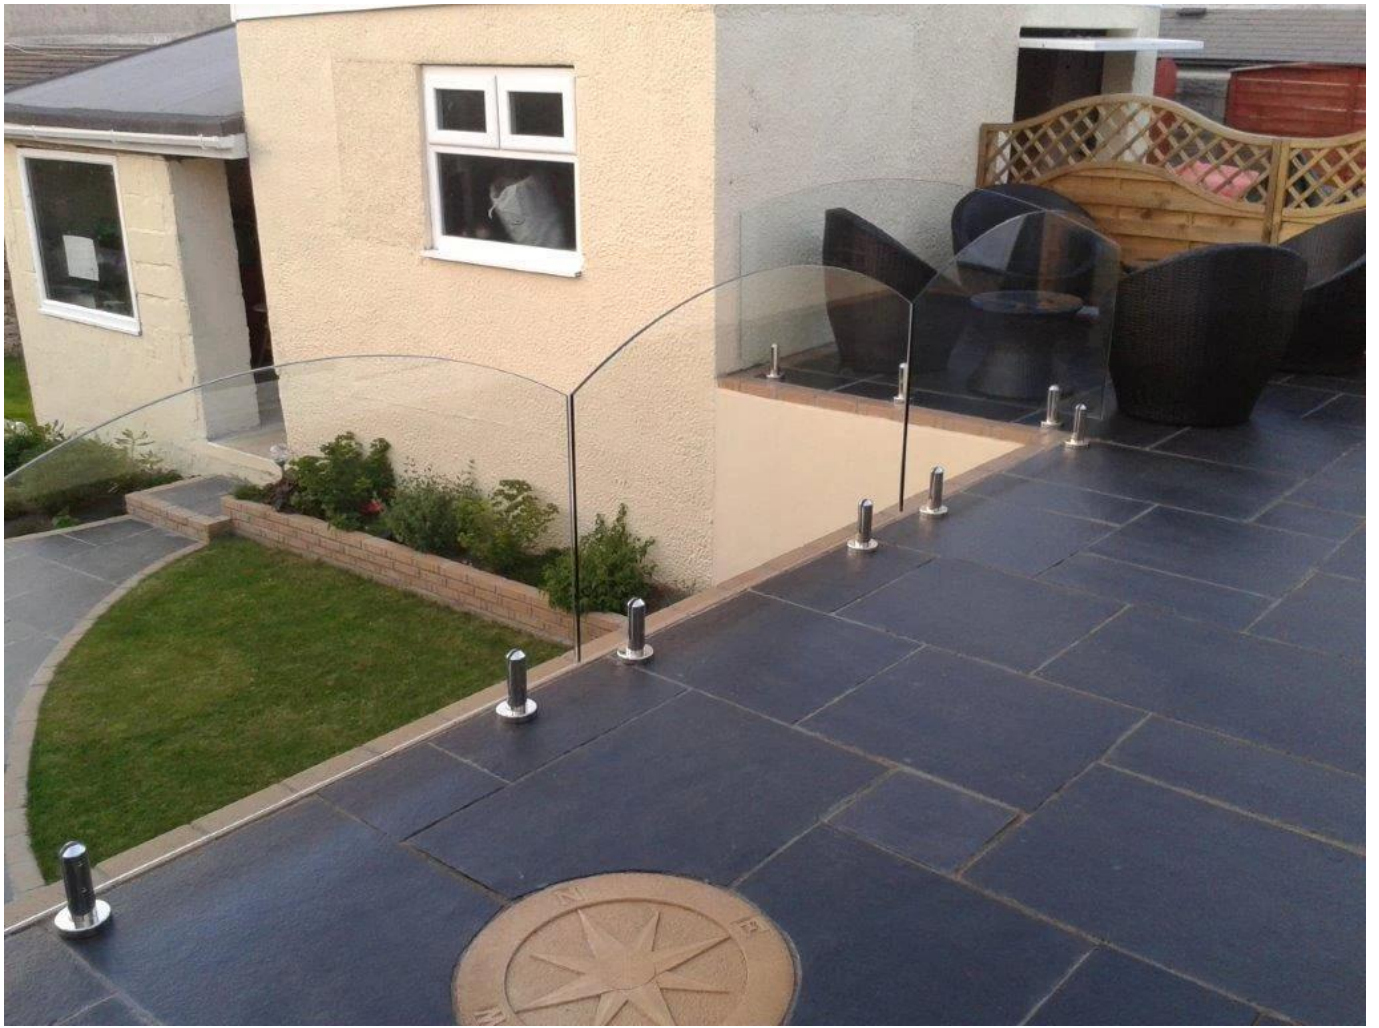

## glass panel spigot for pool fence

Product Name	glass spigot
Model No.	SBM-2; SCM-2; RBM-2; RCM-2
Material	stainless steel 316, 316L, duplex 2205
Finish	satin or mirror
For glass thickness	10mm-12mm
MOQ	no limit
Delivery Method	by sea or air, by Fedex, DHL, UPS, etc

### Product show

For pool fence

For balcony

Please feel free to [contact us](#) if you have any interest in our products.