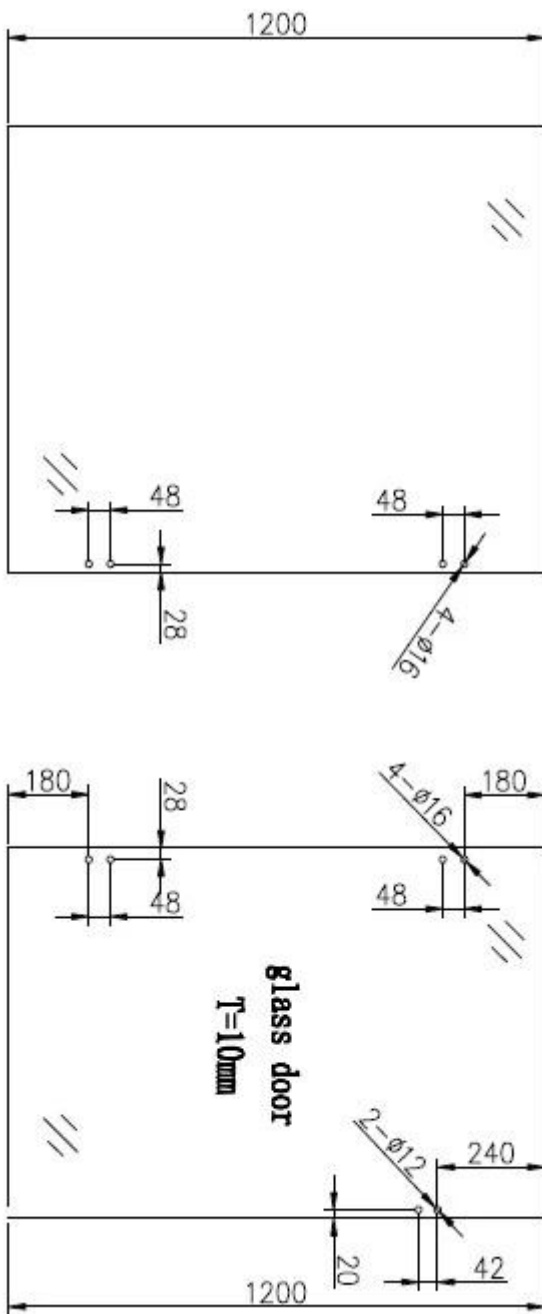

Packing photos for glass pool fence gate hardware spring glass hinge