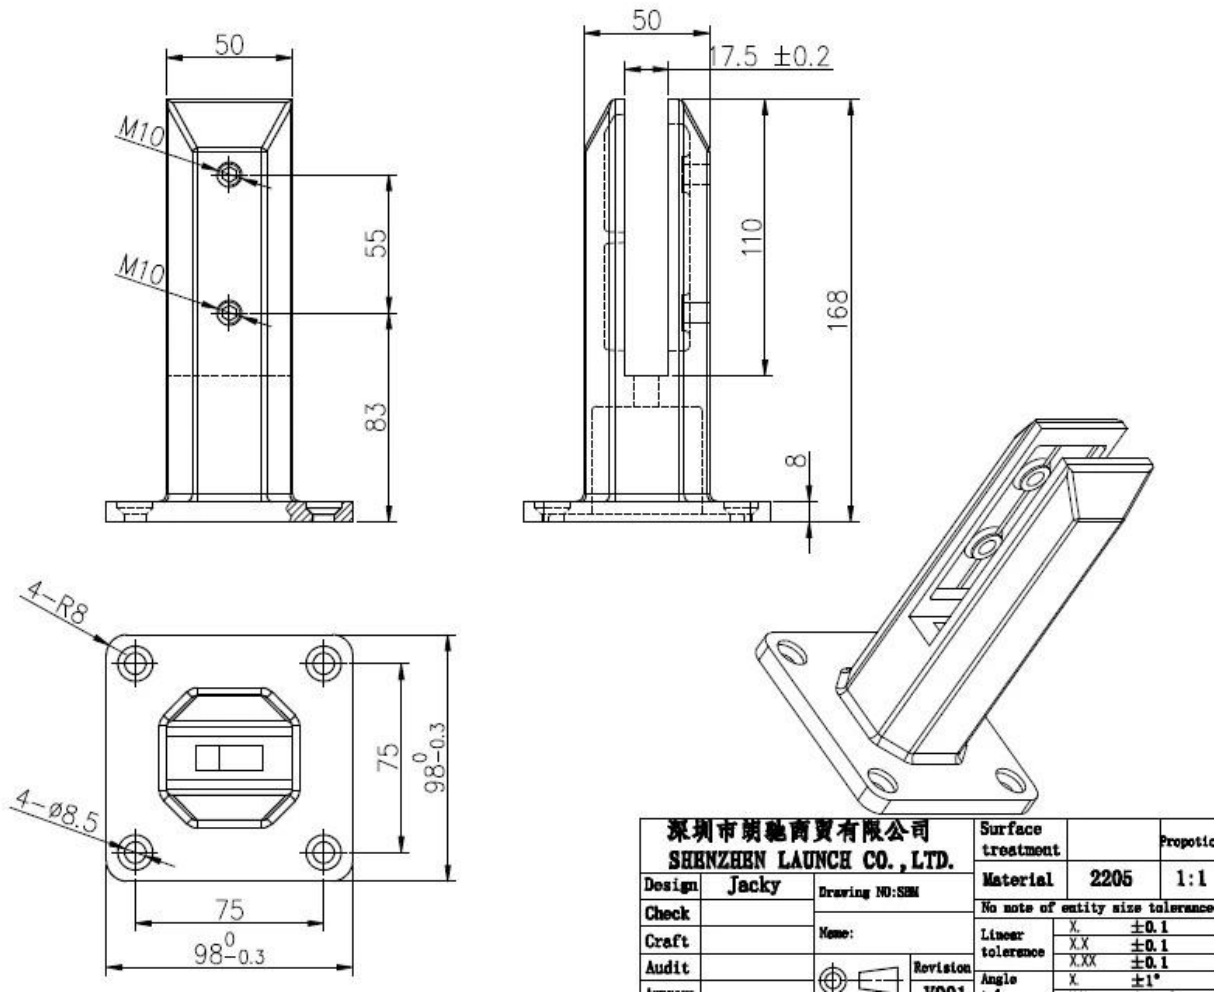

Glass pool fence stainless steel duplex 2205 concrete glass spigot for 8-13.52mm glass .

Shenzhen Launch co. was verified by SGS Group with [Report No. 19536352_P+T](#)

1. Features of concrete glass spigot

1. Model No. SBM
2. 168mm Height
3. for 10-13.52mm thickness glass
4. square base plate glass spigot
5. Duplex 2205 material
6. satin or mirror finish

2. Photo & drawing of concrete glass spigot SBM

KEBIL 科比奥®