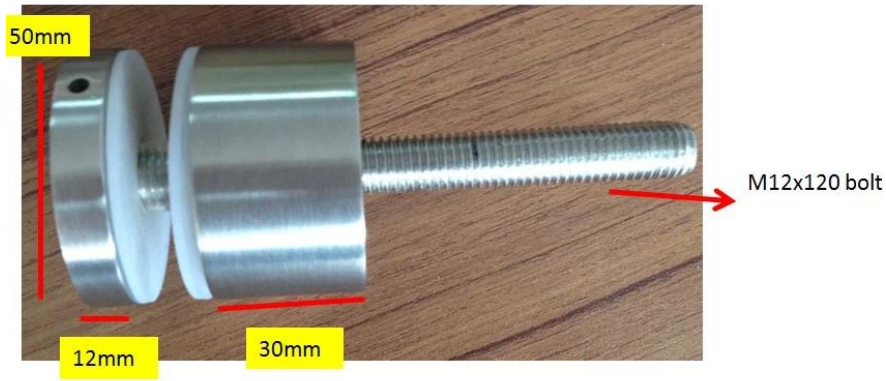

Glass standoff supports 50mm wall mount for glass railing system

316 stainless steel brushed finish for 10mm-19mm thickness tempered glass panels .

Features of glass standoff supports SF-50 :

1. Material 304/316 stainless steel
2. brushed or polished finish
3. 50mm diameter
4. 50*12mm cap , 50*30mm body , M12*120 bolt for concrete mount ; M12*72 wood screw for wood mount
5. for 10-19mm thickness glass
6. fittings included 2 pcs silicon rubber seals and plastic spacer
7. MOQ 10 pcs
8. Lead time 1-3 weeks depending on order quantity
9. for frameless glass railings for stairs , balcony , decl , terrace etc.

Photos of glass standoff supports SF-50

SF-50

glass standoff supports with wood screws -

timber decking standoff TSF-50

Dimension drawings for glass standoff supports SF-50

Standoff with concrete bolt, # SF-50

Standoff with wood screw, # SF-50A

Other models of glass standoff supports -

Part No.	Material	Finish	Body	Bolt size
<ul style="list-style-type: none"> ▪ SF-30 ▪ SF-40 ▪ SF-50 ▪ SF-50A 	<ul style="list-style-type: none"> ▪ AISI 304 ▪ AISI 316 	<ul style="list-style-type: none"> ▪ Satin ▪ Mirror 	<ul style="list-style-type: none"> ▪ 30x10; 30x25mm ▪ 40x10; 40x30mm ▪ 50x12; 50x30mm ▪ 50x12; 50x50mm ▪ silicon rubber gasket included 	<ul style="list-style-type: none"> ▪ M10x120 bolt ▪ M10x72 wood screw ▪ M8x100 bolt ▪ M8 x72 wood screw

Part No.	Material	Finish	Body	Bolt size
<ul style="list-style-type: none"> ▪ SF-38Z 	<ul style="list-style-type: none"> ▪ AISI 304 ▪ AISI 316 	<ul style="list-style-type: none"> ▪ Satin ▪ Mirror 	<ul style="list-style-type: none"> ▪ hollow type ▪ 38x7.5;38x38mm ▪ silicon rubber gasket included 	<ul style="list-style-type: none"> ▪ M8x70 hexagonal screw