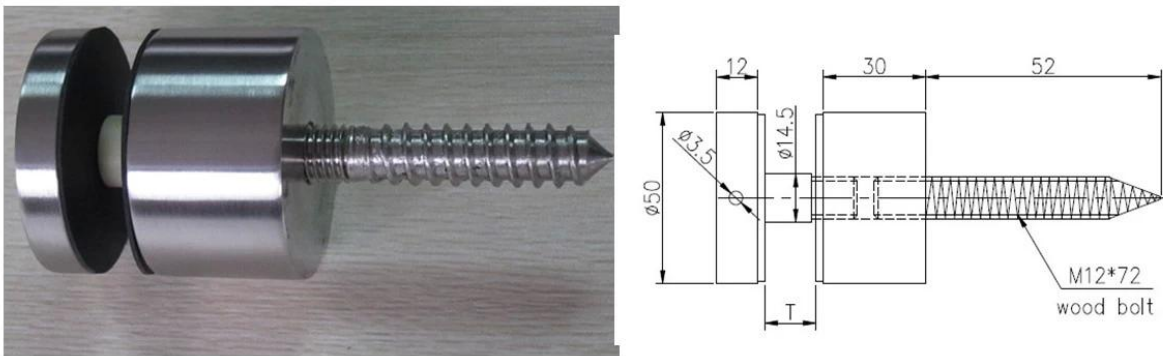

Glass standoff supports 50mm wall mount for glass railing system

316 stainless steel brushed finish for 10mm-19mm thickness tempered glass panels .

Features of glass standoff supports SF-50 :

1. Material 304/316 stainless steel
2. brushed or polished finish
3. 50mm diameter
4. 50*12mm cap , 50*30mm body , M12*120 bolt for concrete mount ; M12*72 wood screw for wood mount
5. for 10-19mm thickness glass
6. fittings included 2 pcs silicon rubber seals and plastic spacer
7. MOQ 10 pcs
8. Lead time 1-3 weeks depending on order quantity
9. for frameless glass railings for stairs , balcony , decl , terrace etc.

Photos of glass standoff supports SF-50

SF-50

glass standoff supports with wood screws -

timber decking standoff TSF-50

Dimension drawings for glass standoff supports SF-50

Standoff with concrete bolt, # SF-50

Standoff with wood screw, # SF-50A

Other models of glass standoff supports -

Part No.	Material	Finish	Body	Bolt size
<ul style="list-style-type: none"> ▪ SF-30 ▪ SF-40 ▪ SF-50 ▪ SF-50A 	<ul style="list-style-type: none"> ▪ AISI 304 ▪ AISI 316 	<ul style="list-style-type: none"> ▪ Satin ▪ Mirror 	<ul style="list-style-type: none"> ▪ 30x10; 30x25mm ▪ 40x10; 40x30mm ▪ 50x12; 50x30mm ▪ 50x12; 50x50mm ▪ silicon rubber gasket included 	<ul style="list-style-type: none"> ▪ M10x120 bolt ▪ M10x72 wood screw ▪ M8x100 bolt ▪ M8 x72 wood screw

Part No.	Material	Finish	Body	Bolt size
<ul style="list-style-type: none"> ▪ SF-38Z 	<ul style="list-style-type: none"> ▪ AISI 304 ▪ AISI 316 	<ul style="list-style-type: none"> ▪ Satin ▪ Mirror 	<ul style="list-style-type: none"> ▪ hollow type ▪ 38x7.5;38x38mm ▪ silicon rubber gasket included 	<ul style="list-style-type: none"> ▪ M8x70 hexagonal screw