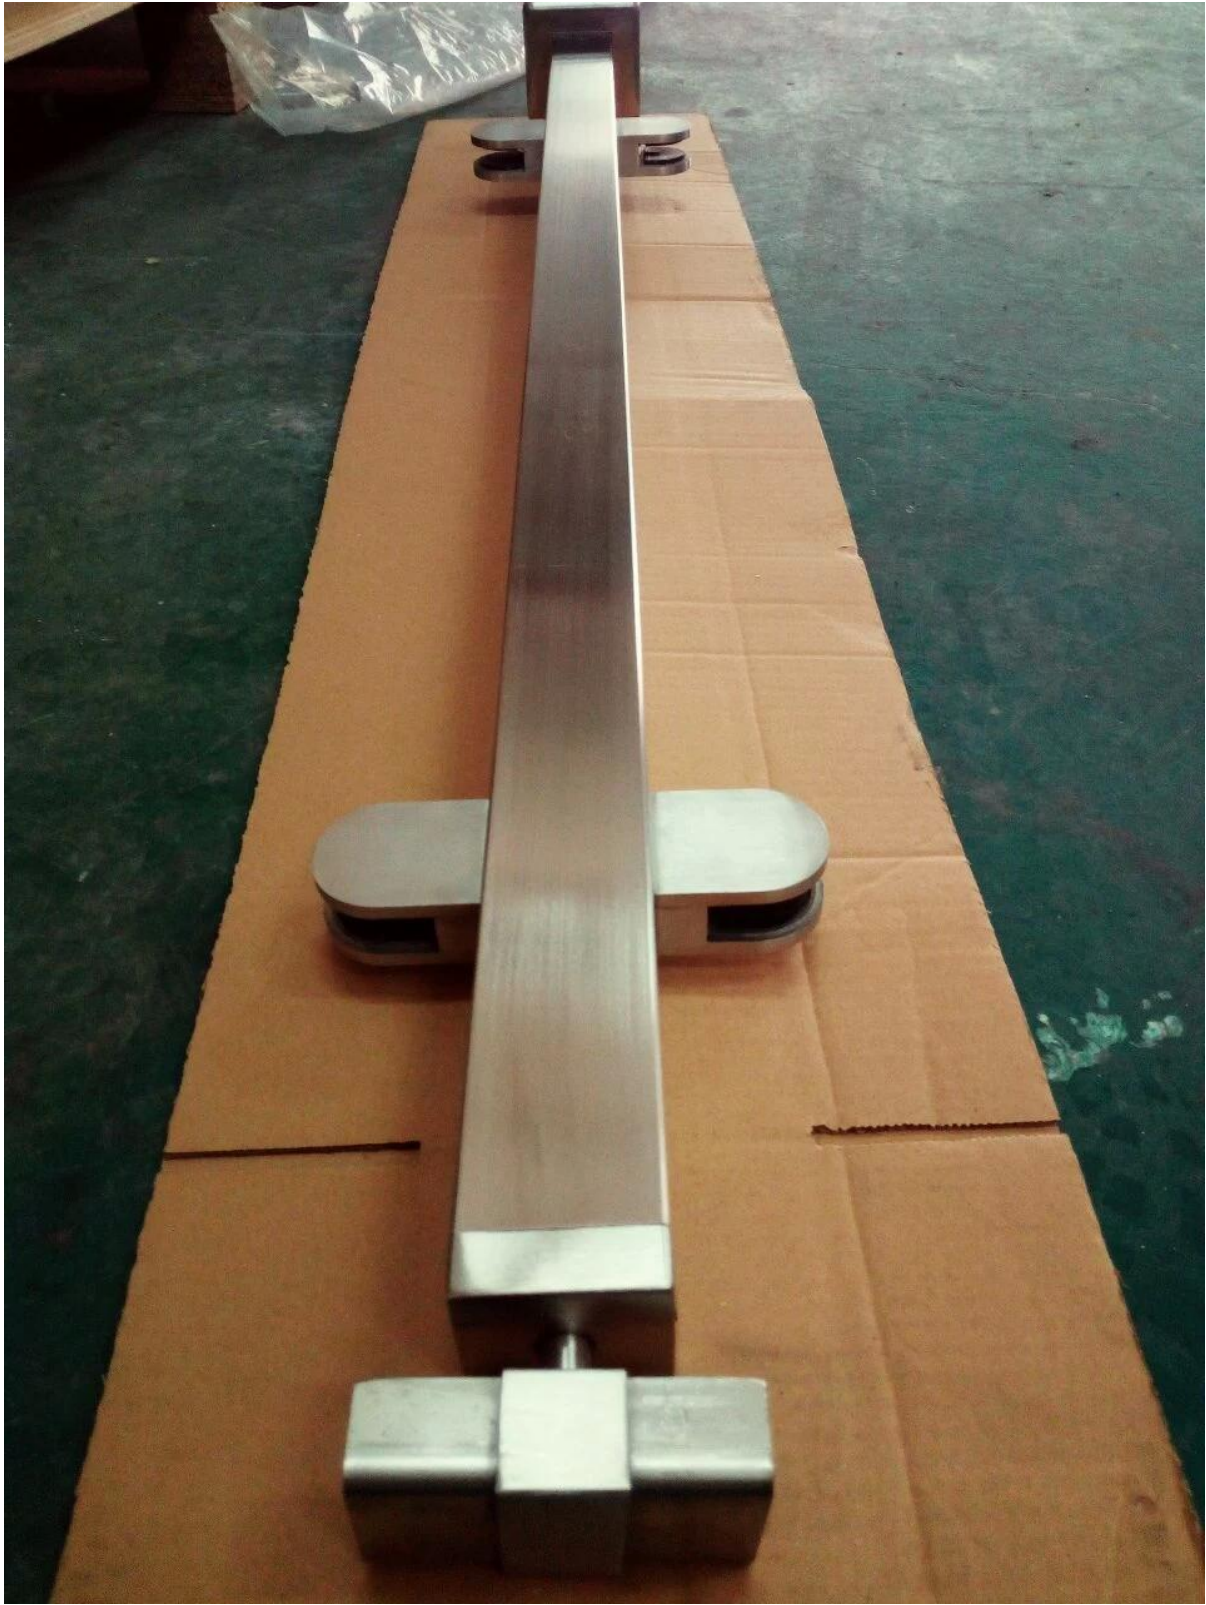

**Best choice of** home renovation interior stair glass railing design , 316 stainless steel material .

Features-

1. square stainless steel post 40\*40mm /50\*50mm
2. 10-12mm thickness clear tempered glass
3. top handrail can be wood or stainless steel ( 50\*25mm)
4. Brushed or poished finish

Photos of stainless steel post for stair railing design-

**KEBIL** 科比奥®

Photos of clear tempered glass -

Project photos of stair railing design , stainless steel glass railings-

our glass railing can also be used for balcony railing designs -