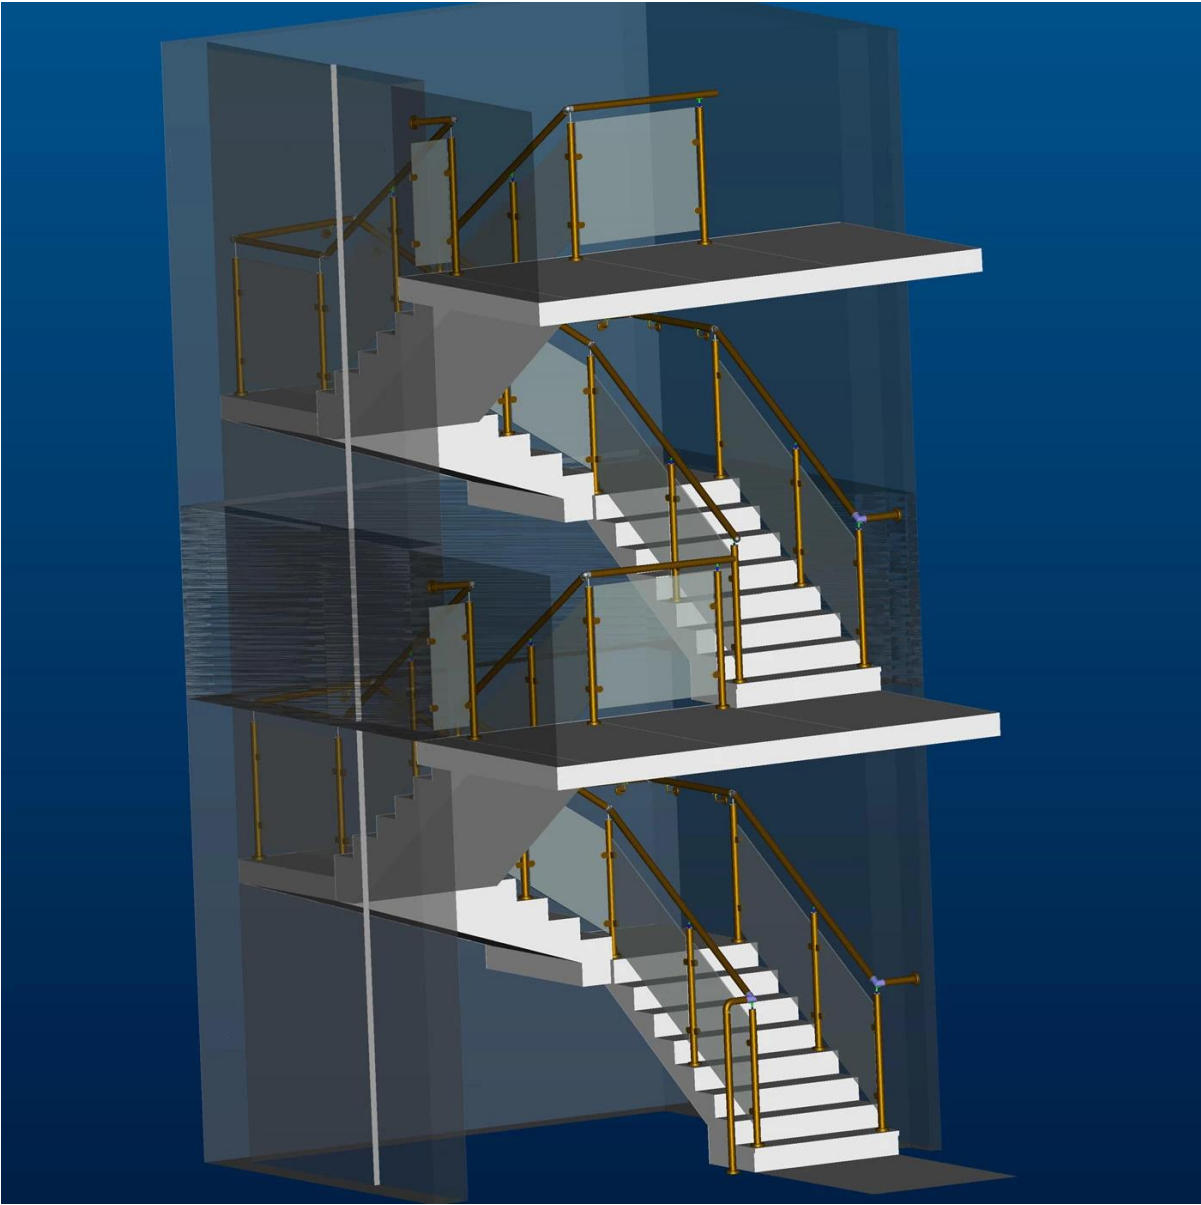

**Best choice of** home renovation interior stair glass railing design , 316 stainless steel material .

Features-

1. square stainless steel post 40\*40mm /50\*50mm
2. 10-12mm thickness clear tempered glass
3. top handrail can be wood or stainless steel ( 50\*25mm)
4. Brushed or poished finish

Photos of stainless steel post for stair railing design-

**KEBIL** 科比奥®

Photos of clear tempered glass -

Project photos of stair railing design , stainless steel glass railings-

our glass railing can also be used for balcony railing designs -

www.chinabalustrade.com

**CYBER HOTEL**  
solosuites.ca - Doug 250-882-7178

Solo

Solo

NO  
TENT  
CAMPING

NO  
PARKING