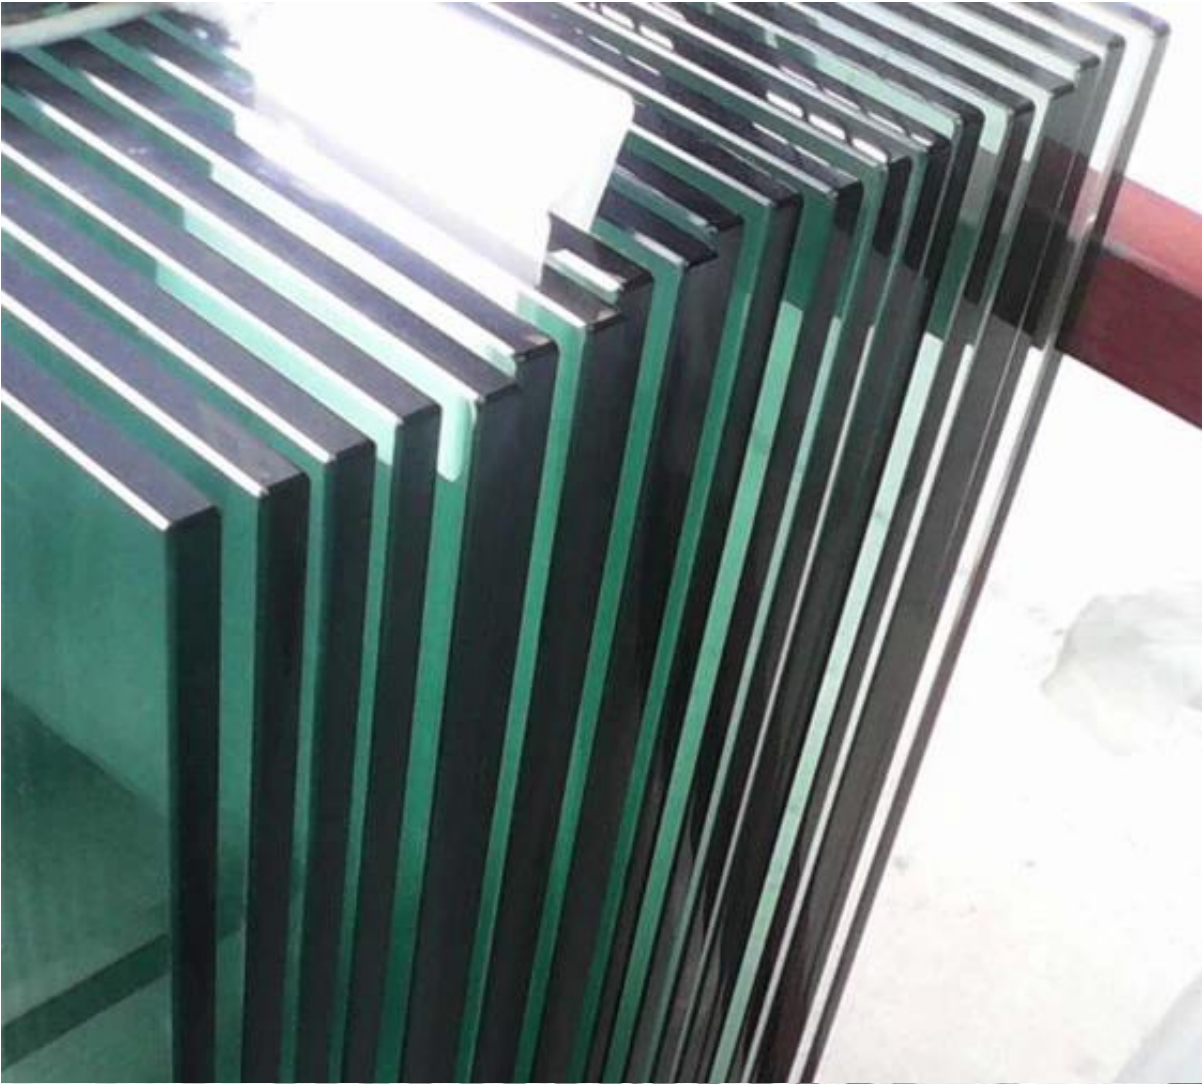

**Best choice of** home renovation interior stair glass railing design , 316 stainless steel material .

Features-

1. square stainless steel post 40\*40mm /50\*50mm
2. 10-12mm thickness clear tempered glass
3. top handrail can be wood or stainless steel ( 50\*25mm)
4. Brushed or poished finish

Photos of stainless steel post for stair railing design-

**KEBIL** 科比奥®

Photos of clear tempered glass -

Project photos of stair railing design , stainless steel glass railings-

our glass railing can also be used for balcony railing designs -