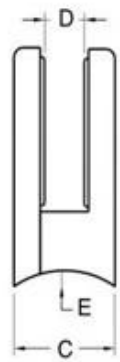

Model: G105R

glass D clamp with arced back for round post
to suit 12mm thickness glass panel

G105R glass clamp dimension:58*45*28*14

G105R glass clamp weight:249g

stainless steel polished or stainless steel brushed surface
mirror or satin finish

stainless steel 304 or stainless steel 316 material

for satin finish, please check below photo:

for mirror finish, please check below photo:

for G105R dimension drawing, please check below :

Item No.	A	B	C	D	E
G103R	52	40	22	8	R-21.5
G104R	52	40	26	12	R-21.5
G105R	58	45	28	14	R-25.4
Suitable for 6-12mm glass					