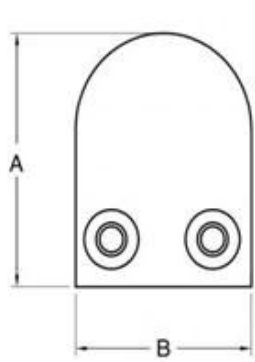

Model: G105R

glass D clamp with arced back for round post
to suit 12mm thickness glass panel

G105R glass clamp dimension:58*45*28*14

G105R glass clamp weight:249g

stainless steel polished or stainless steel brushed surface
mirror or satin finish

stainless steel 304 or stainless steel 316 material

for satin finish, please check below photo:

for mirror finish, please check below photo:

for G105R dimension drawing, please check below :

Item No.	A	B	C	D	E
G103R	52	40	22	8	R-21.5
G104R	52	40	26	12	R-21.5
G105R	58	45	28	14	R-25.4
Suitable for 6-12mm glass					