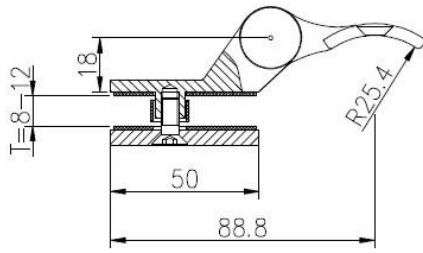

Description

- Round post to glass door heavy duty hinge
- Model No.:G-R2
- Manufacture method:casting
- Can hold ≤ 20 KG glass (1000x1000x8mm glass)
- Drill glass hole size: diameter 16mm
- Packaging: one pc into one plastic bag, then into one box. 12 pcs into one carton
- MOQ: one pc
- Delivery: by air/by sea
- Application:swimming pool fence,glass railing,baclony design railing, glass to glass door ,heavy glass gate
- For both commerical and modern house home design
- For both wholesale and retail (We are factory)
- Sample is always available

Products details

KEBIL 科比奥®

Project photos

Drawing

G

Certification

Shenzhen Launch Co.,Ltd

www.launch-china.cn