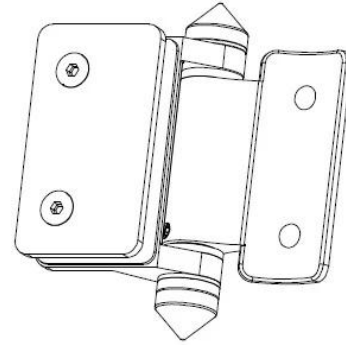

Description

- Round post to glass door heavy duty hinge
- Model No.:G-R2
- Manufacture method:casting
- Can hold ≤ 20 KG glass (1000x1000x8mm glass)
- Drill glass hole size: diameter 16mm
- Packaging: one pc into one plastic bag, then into one box. 12 pcs into one carton
- MOQ: one pc
- Delivery: by air/by sea
- Application:swimming pool fence,glass railing,baclony design railing, glass to glass door ,heavy glass gate
- For both commerical and modern house home design
- For both wholesale and retail (We are factory)
- Sample is always available

Products details

KEBIL 科比奥®

Project photos

Drawing

G

Certification

Shenzhen Launch Co.,Ltd

www.launch-china.cn