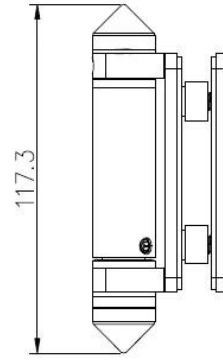

Description

- Round post to glass door heavy duty hinge
- Model No.:G-R2
- Manufacture method:casting
- Can hold ≤ 20 KG glass (1000x1000x8mm glass)
- Drill glass hole size: diameter 16mm
- Packaging: one pc into one plastic bag, then into one box. 12 pcs into one carton
- MOQ: one pc
- Delivery: by air/by sea
- Application:swimming pool fence,glass railing,baclony design railing, glass to glass door ,heavy glass gate
- For both commerical and modern house home design
- For both wholesale and retail (We are factory)
- Sample is always available

Products details

KEBIL 科比奥®

Project photos

Drawing

G

Certification

Shenzhen Launch Co.,Ltd

www.launch-china.cn