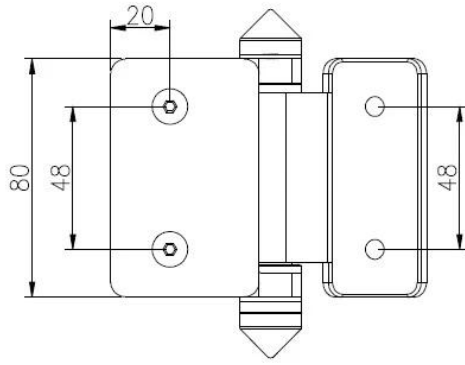

Description

- Round post to glass door heavy duty hinge
- Model No.:G-R2
- Manufacture method:casting
- Can hold ≤ 20 KG glass (1000x1000x8mm glass)
- Drill glass hole size: diameter 16mm
- Packaging: one pc into one plastic bag, then into one box. 12 pcs into one carton
- MOQ: one pc
- Delivery: by air/by sea
- Application:swimming pool fence,glass railing,baclony design railing, glass to glass door ,heavy glass gate
- For both commerical and modern house home design
- For both wholesale and retail (We are factory)
- Sample is always available

Products details

KEBIL 科比奥®

Project photos

Drawing

G

Certification

Shenzhen Launch Co.,Ltd

www.launch-china.cn