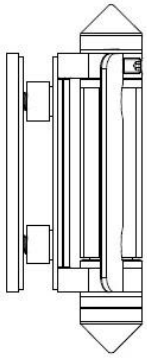

Description

- Round post to glass door heavy duty hinge
- Model No.:G-R2
- Manufacture method:casting
- Can hold ≤ 20 KG glass (1000x1000x8mm glass)
- Drill glass hole size: diameter 16mm
- Packaging: one pc into one plastic bag, then into one box. 12 pcs into one carton
- MOQ: one pc
- Delivery: by air/by sea
- Application:swimming pool fence,glass railing,baclony design railing, glass to glass door ,heavy glass gate
- For both commerical and modern house home design
- For both wholesale and retail (We are factory)
- Sample is always available

Products details

KEBIL 科比奥®

Project photos

Drawing

G

Certification

Shenzhen Launch Co.,Ltd

www.launch-china.cn