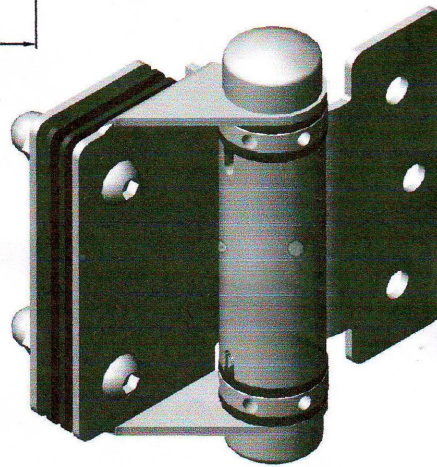

Certification