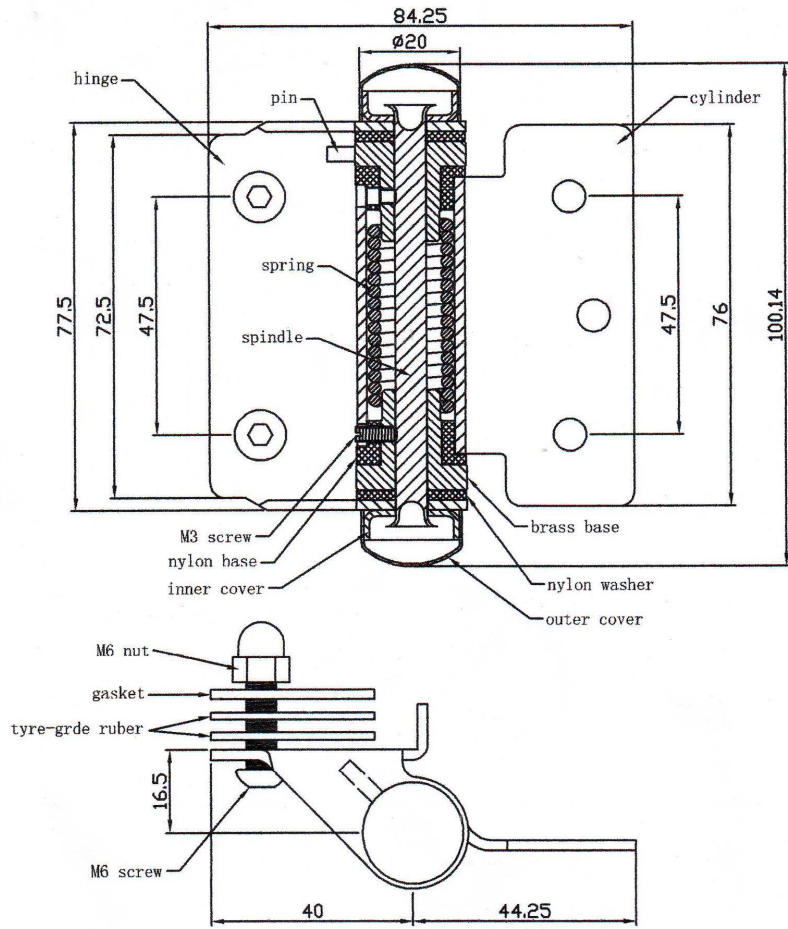

Drawing

Certification