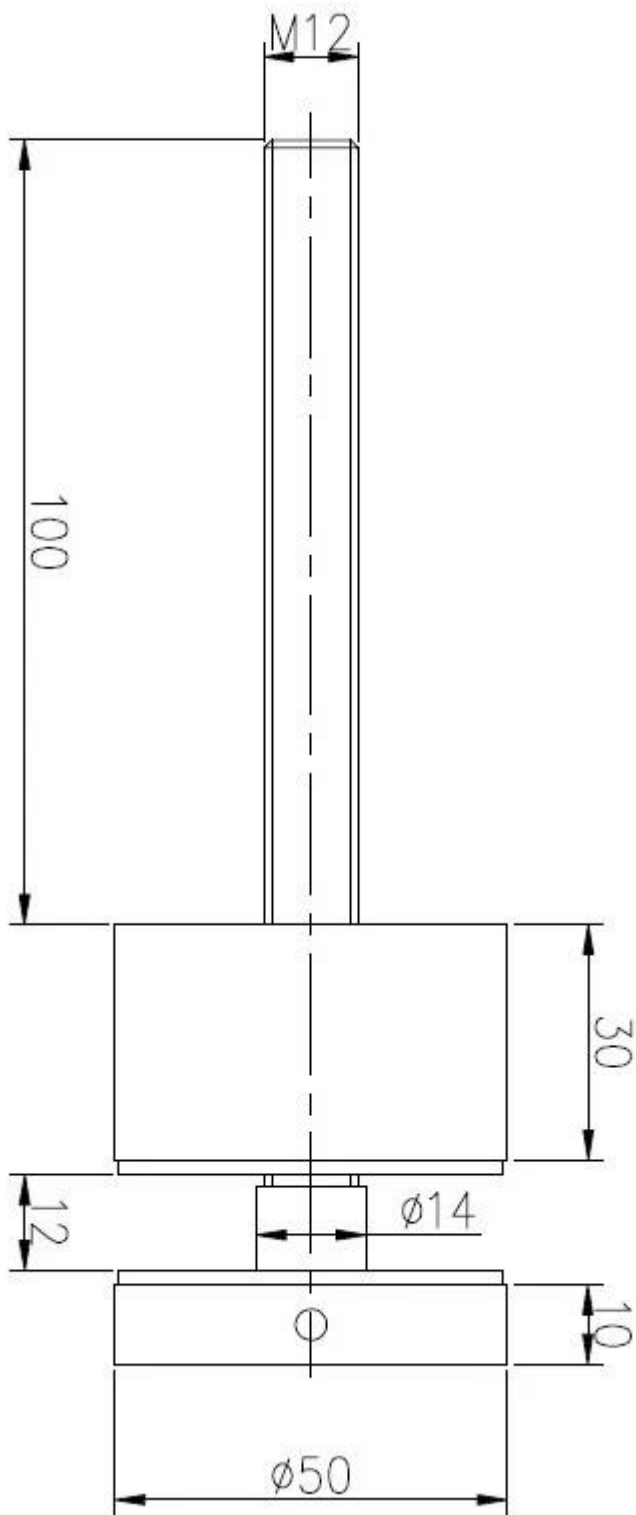

**Glass standoff pin** is used as the glass holder at the edge of the balcony, staircase, steps, terrace, deck etc by holding the glass stand and stable.

The advantage of this product is modern design, clear view, higher class and stable safety. You will see from the picture below:

Click the picture for more models

**SF-50**

Mounted to concrete :

Mounted to wood :

2013/10/18