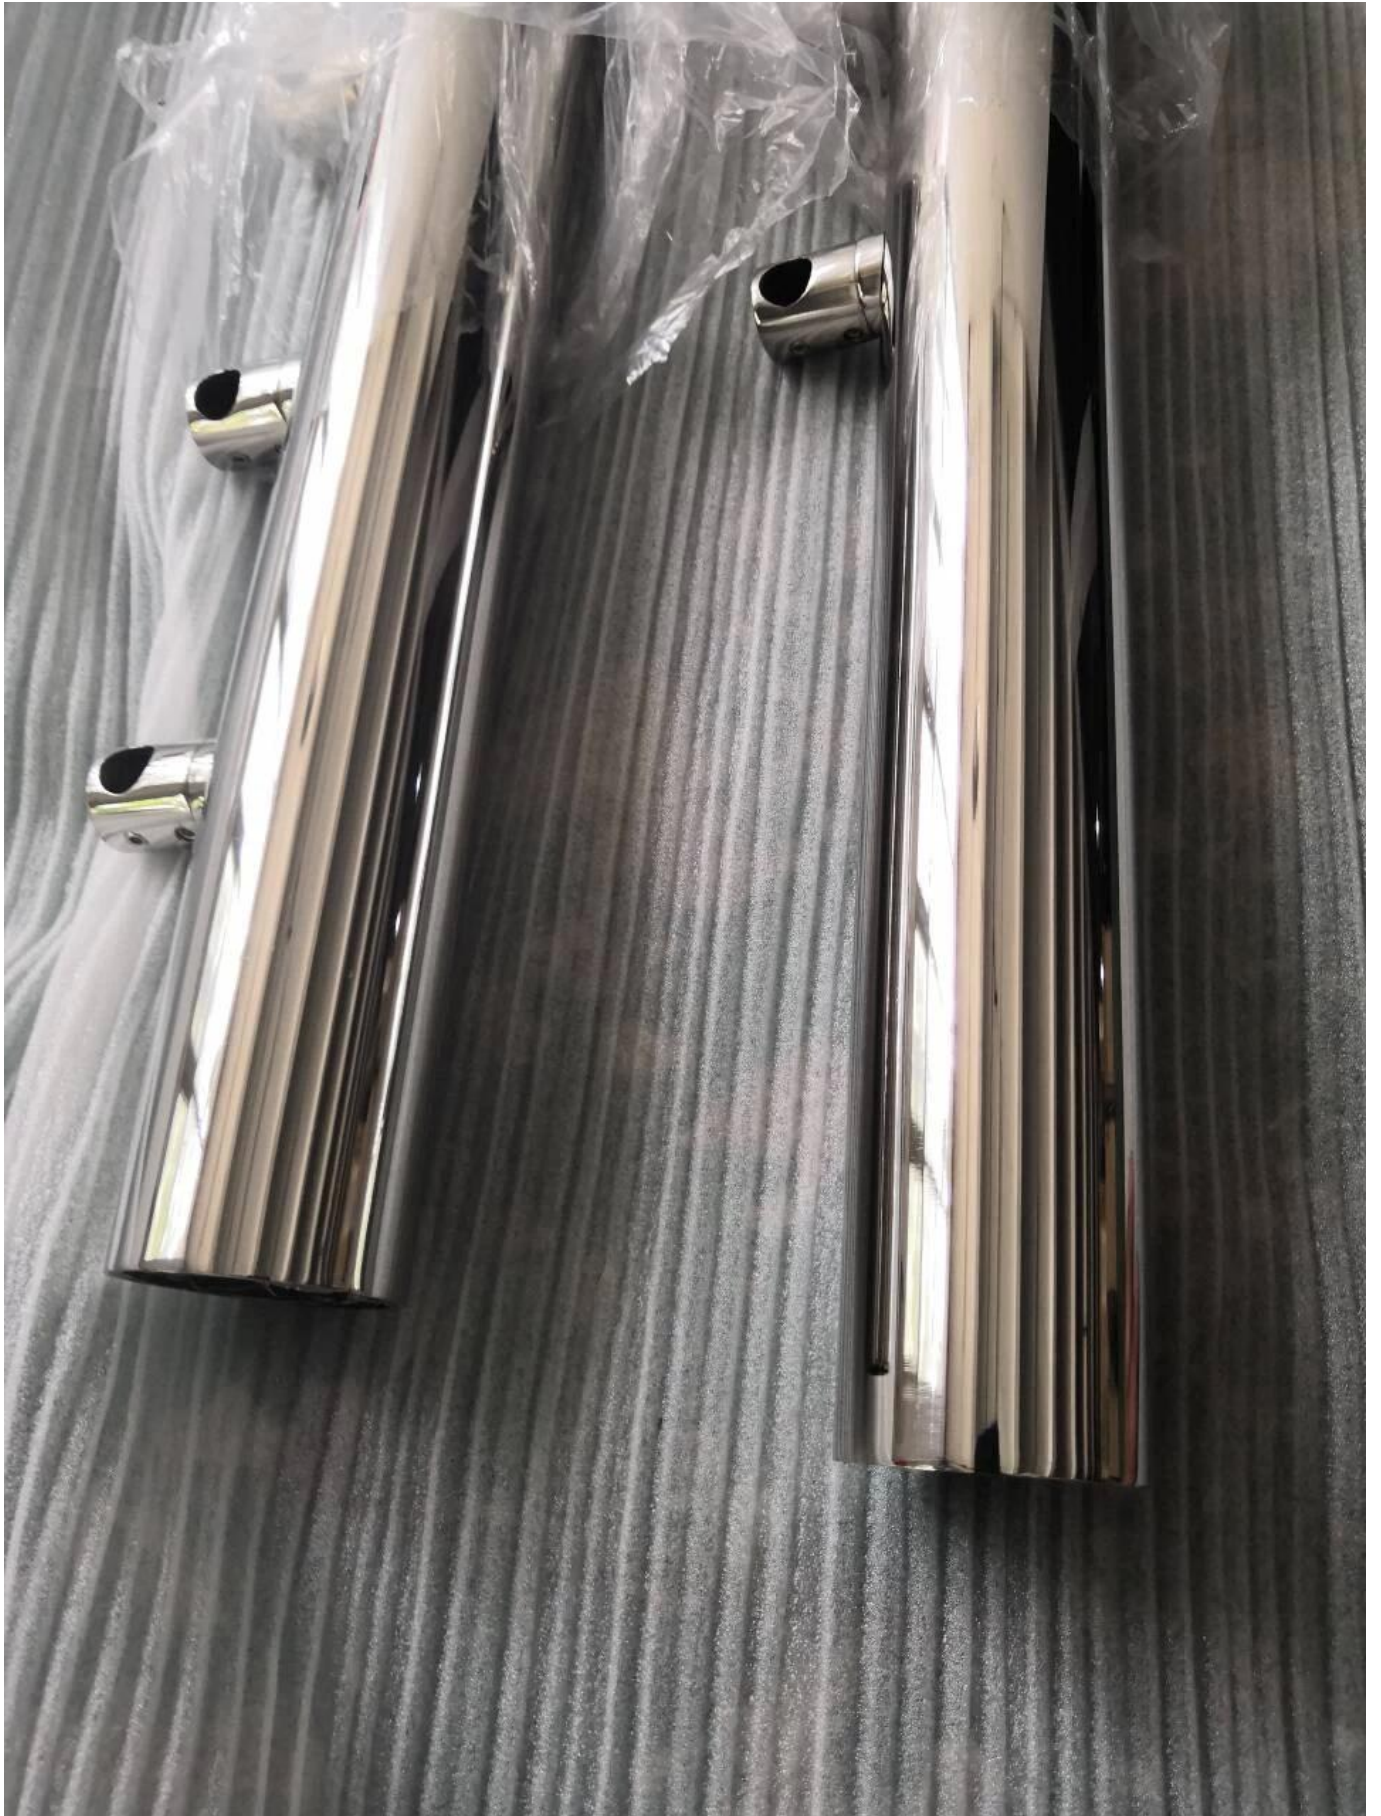

High grade outdoor railing 316 stainless steel crossbar railing post with 12mm solid crossbars .

1). Features of crossbar railing post -

Item	crossbar railing post
Material	304/316 stainless steel
Finish	mirror /satin
post size	round 42.4/50.8mm , or square 40*40/50*50mm
crossbar diameter	normally 12mm , optionally 16mm or 25mm
Top handrail size	round 42.4/50.8mm , or square 40*40/50*50mm
Base flange	welded to post , with base cover as decoration
Height	36 inches or 42 inches or as per request
MOQ	10 pcs
Lead time	20-30 days , depending on order quantity

2). Detailed photos of 316 stainless steel crossbar railing post -

316 stainless steel crossbar railing post bottom (can be with or without welded base)-

316 stainless steel crossbar railing post top view , with adjustable handrail brackets