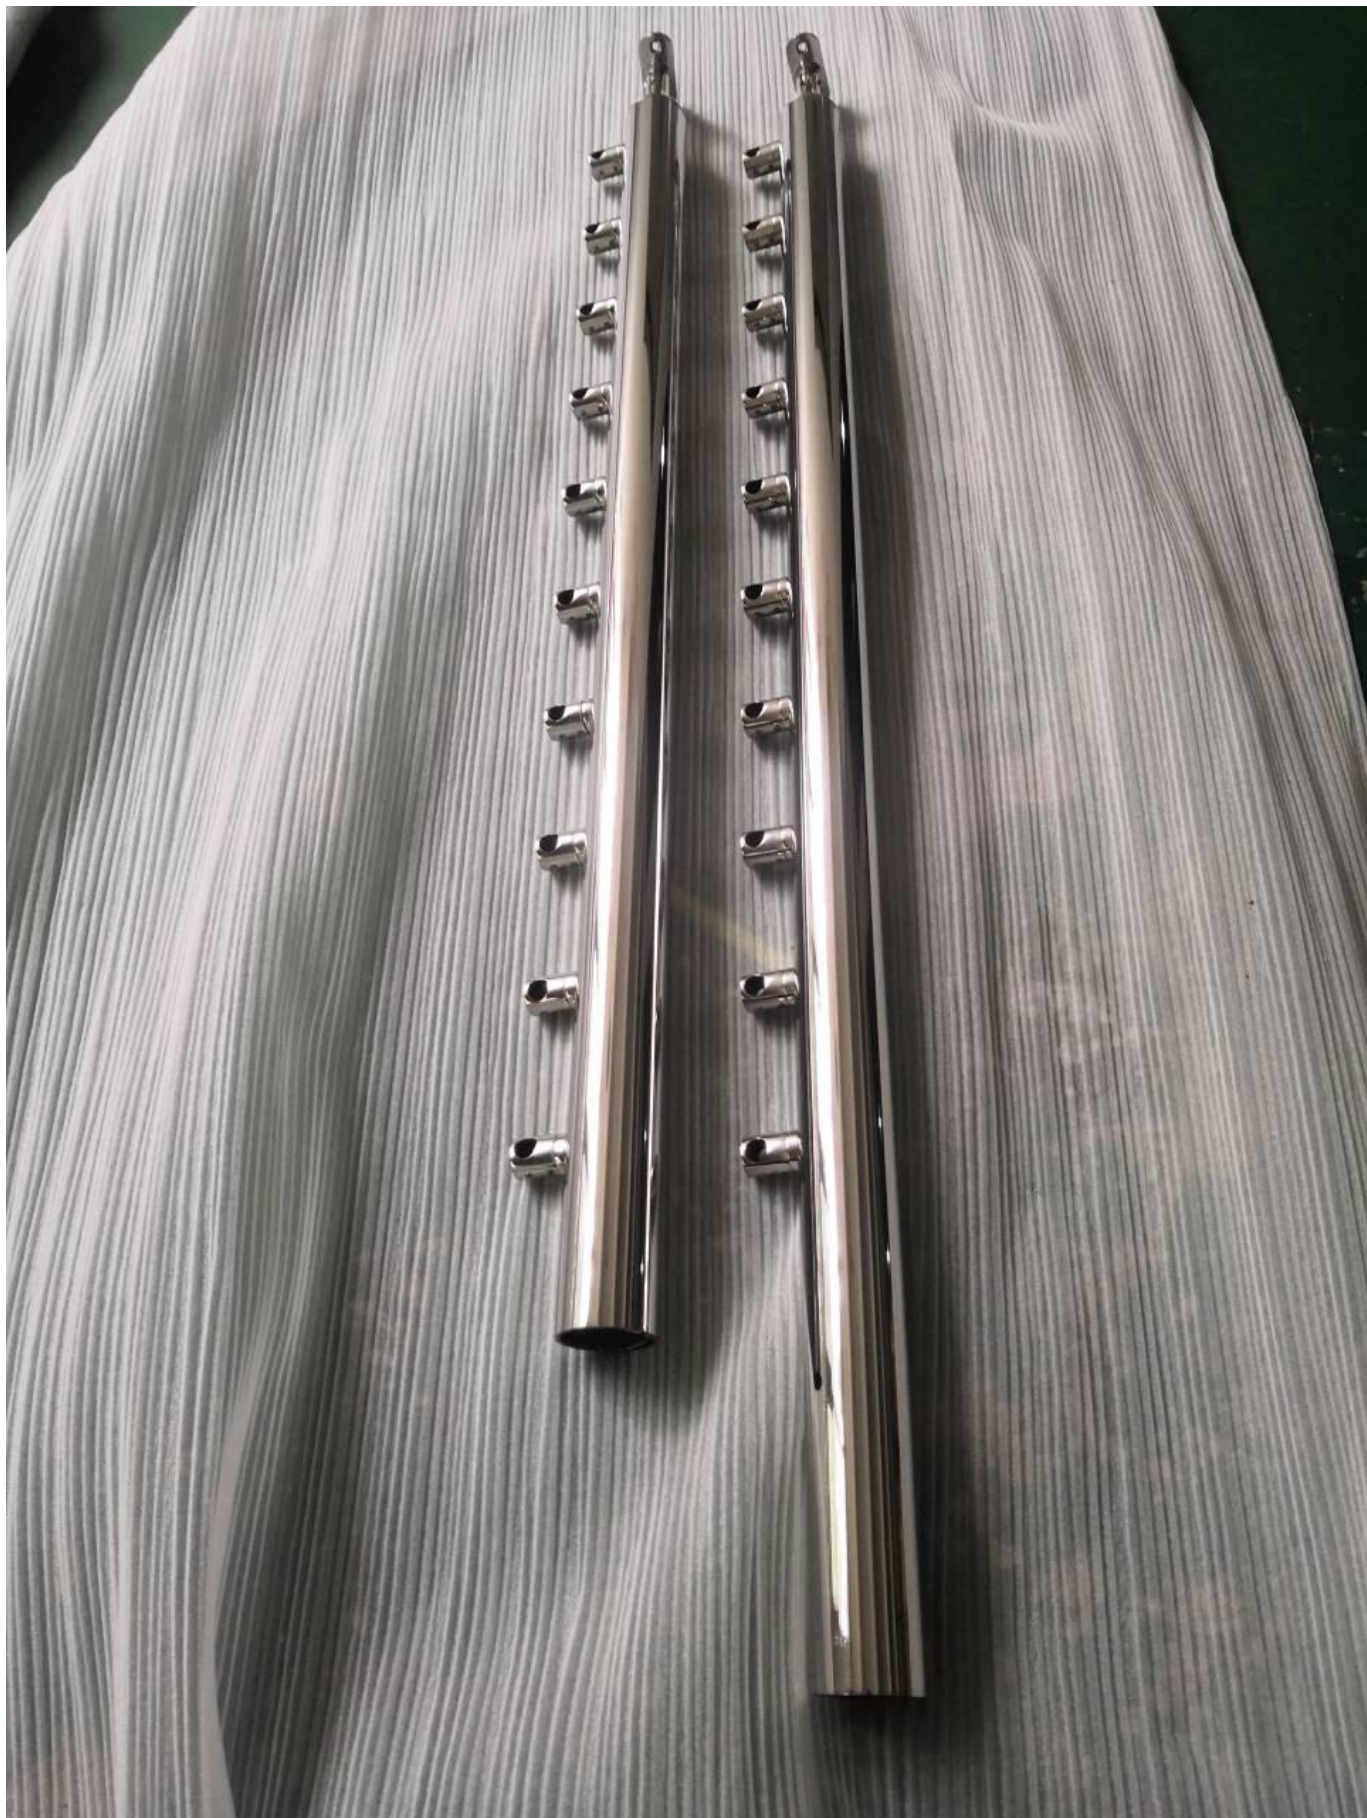

High grade outdoor railing 316 stainless steel crossbar railing post with 12mm solid crossbars .

1). Features of crossbar railing post -

Item	crossbar railing post
Material	304/316 stainless steel
Finish	mirror /satin
post size	round 42.4/50.8mm , or square 40*40/50*50mm
crossbar diameter	normally 12mm , optionally 16mm or 25mm
Top handrail size	round 42.4/50.8mm , or square 40*40/50*50mm
Base flange	welded to post , with base cover as decoration
Height	36 inches or 42 inches or as per request
MOQ	10 pcs
Lead time	20-30 days , depending on order quantity

2). Detailed photos of 316 stainless steel crossbar railing post -

316 stainless steel crossbar railing post bottom (can be with or without welded base)-

316 stainless steel crossbar railing post top view , with adjustable handrail brackets