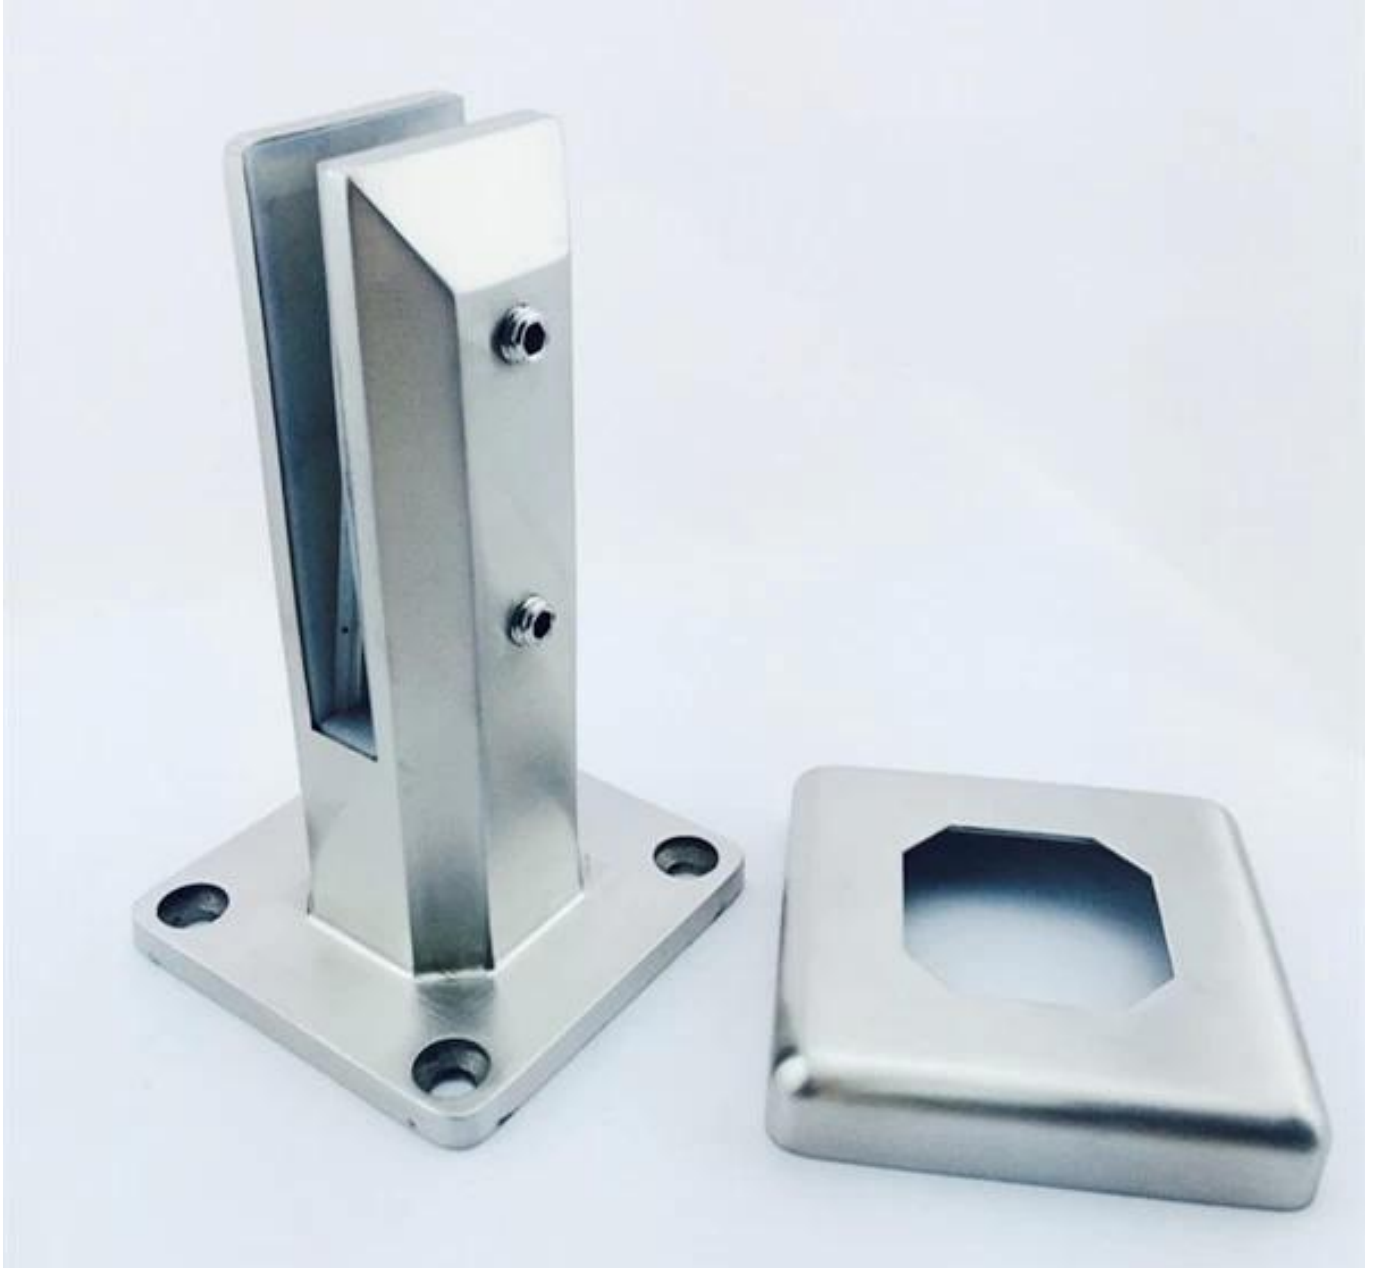

pool fence glass spigot for 12mm glass

material: stainless steel 316, 316L, duplex 2205

finish: satin or mirror

for glass thickness: 8-13.52mm

square base plate spigot: SBM-2

square core drill spigot: SCM-2

round base plate spigot: RBM-2

round core drill spigot: RCM-2

spigot glass railing for pool

spigot glass railing for balcony

[Please feel free to contact us if you have any interest in our products.](#)

Email: sales03@launch-china.cn