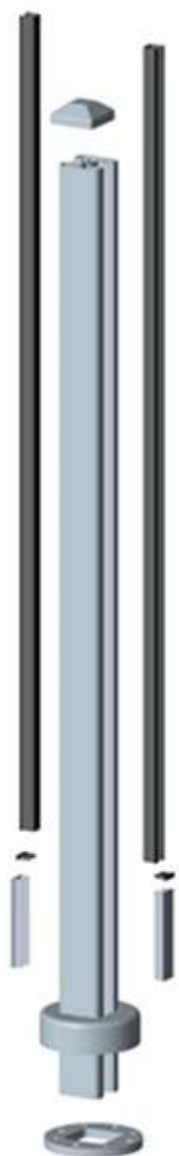

powder coating aluminum balcony railing

material: aluminum 6063 T5

finsh: coating, powder coating

dimension: round type: 50*3mm

sqare type: 50*50*3mm

1265mm high or as per your requirement

different types of post available: one way post, 2 way 180 degree

2 way 90 degree, round 2 way 135 degree

Round 1 way

**Round 2 way
180 degree**

**Round 2 way
135 degree**

**Round 2 way
90 degree**

Square 1 way

**Square 2 way
180 degree**

**Square 2 way
135 degree**

**Square 2 way
90 degree**

powder coating aluminum post with different colors