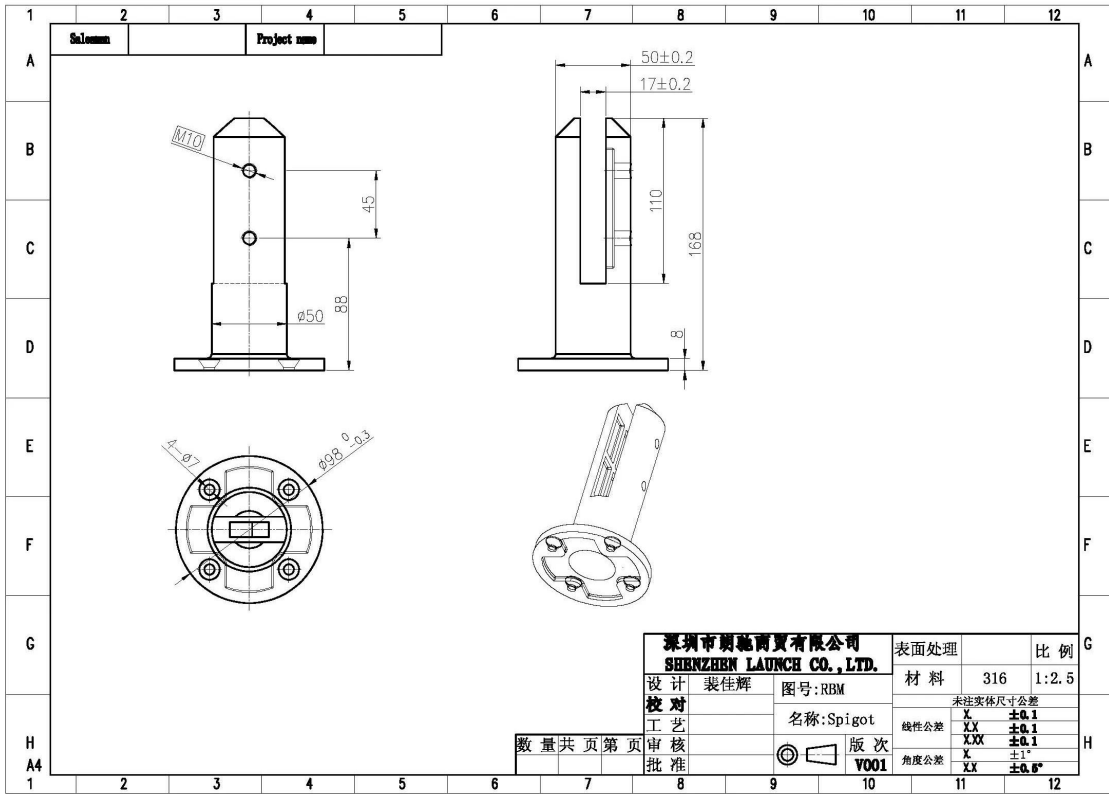

Accreditation No. ~~1014~~ 1014
Accredited for compliance
with ISO/IEC 17025

Drawing

Certification

ISO
9001:2008
REGISTERED

Shenzhen Launch Co.,Ltd

www.launch-china.cn

Need a quote or any questions, please leave a message.
Or contact me as below info. will get back to you ASAP!