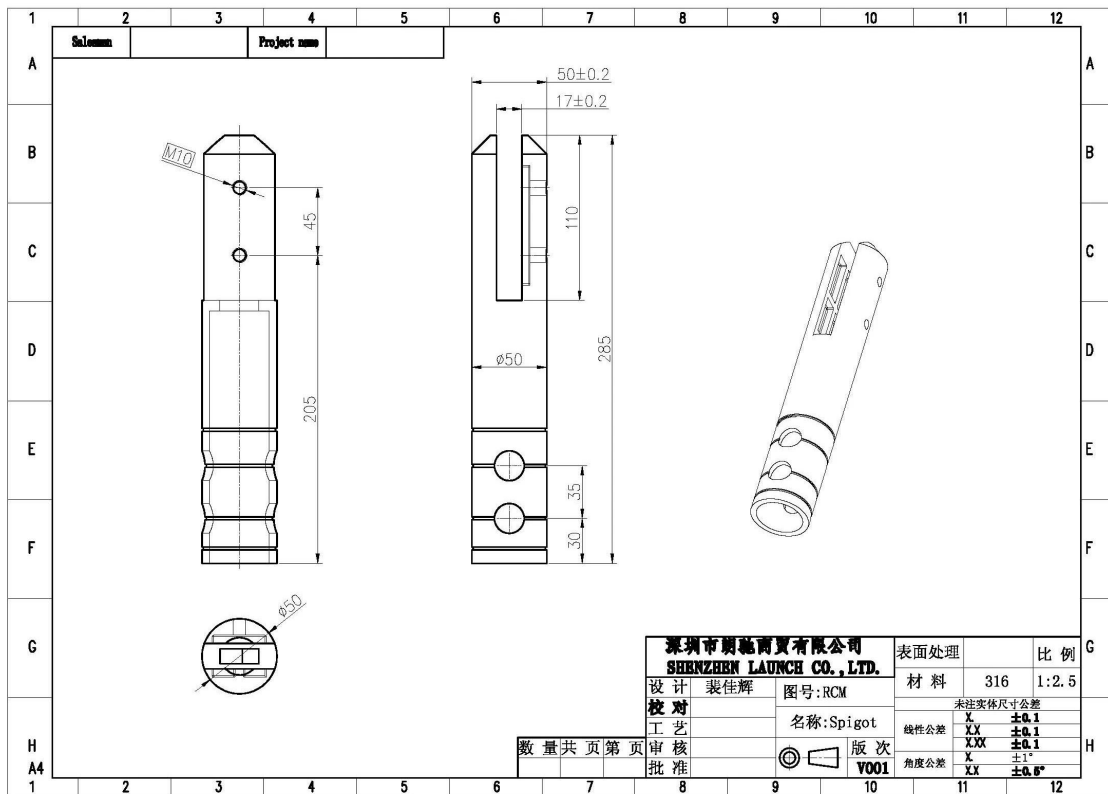

Results Summary

(For details of individual tests, refer to the tables on the following pages.)

ID	Item/Heat No.	Dimensions/Type/Details	Finish	Overall Assessment
14117/01	SSBM316	180mm High, 50mm Square, Base Plate 316 Stainless steel	316L	COMPLIES

Remarks

After completion of the testing, the spigot was found to be in sound condition with no breakage, tearing or signs of fracture and no looseness of the fixings.

Colin Lorrimar
Metallurgical Testing Manager

Drawing

Certification