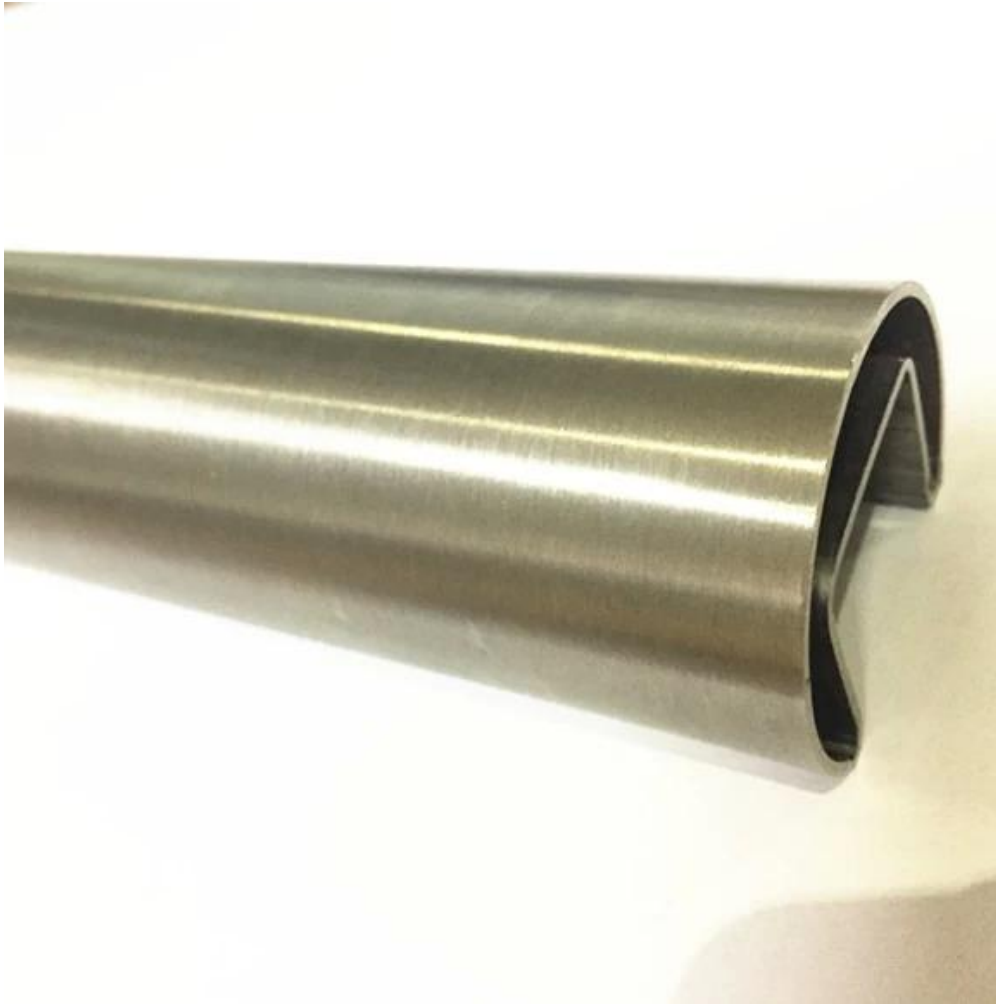

satin finish round 42.4mm groove handrail tubing with 24x24mm groove , for 15-19mm thickness tempered glass , 5.8meter per length , used on balcony /staircase /pool fence glass railings as top handrail .

1.Photos for satin finish round 42.4mm groove handrail tubing with 24x24mm groove

2. Packing photos for satin finish round 42.4mm groove handrail tubing with 24x24mm groove

1 pc into a plastic bag , then into a cardboard tube , 100 pcs into a steel crate , for easy forklifting .