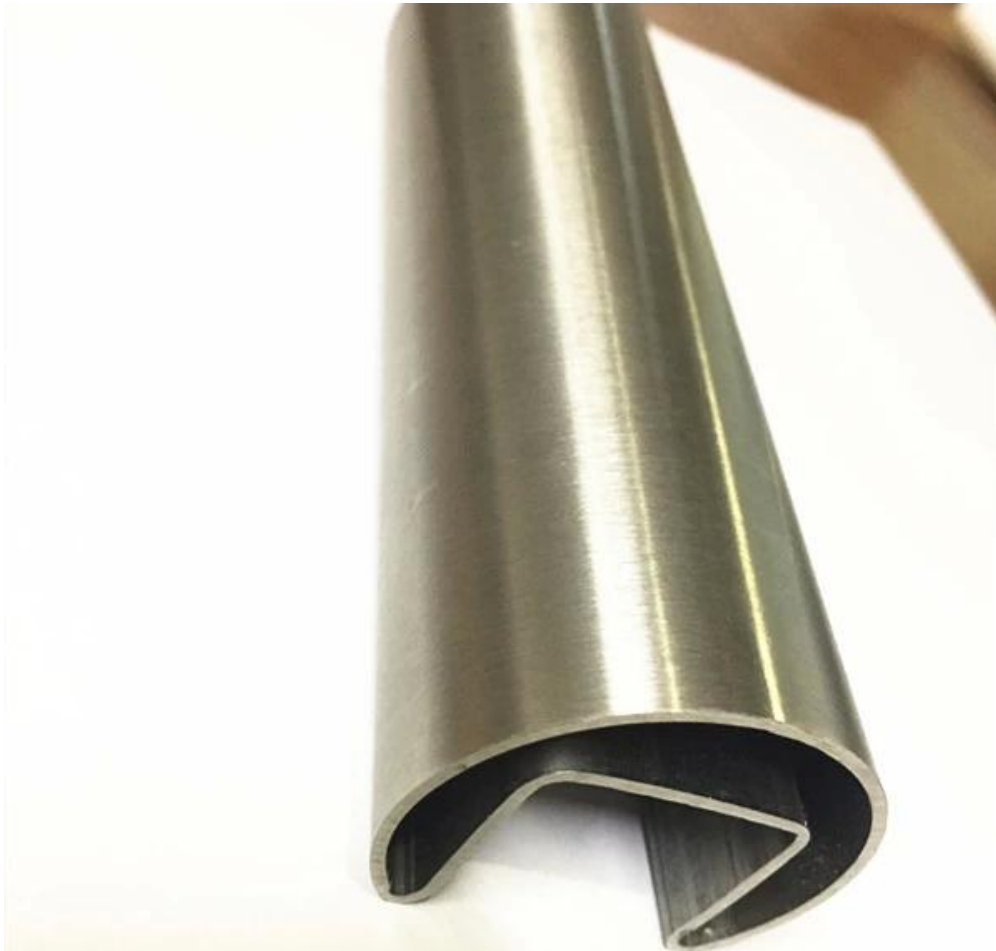

satin finish round 42.4mm groove handrail tubing with 24x24mm groove , for 15-19mm thickness tempered glass , 5.8meter per length , used on balcony /staircase /pool fence glass railings as top handrail .

1.Photos for satin finish round 42.4mm groove handrail tubing with 24x24mm groove

2. Packing photos for satin finish round 42.4mm groove handrail tubing with 24x24mm groove

1 pc into a plastic bag , then into a cardboard tube , 100 pcs into a steel crate , for easy forklifting .