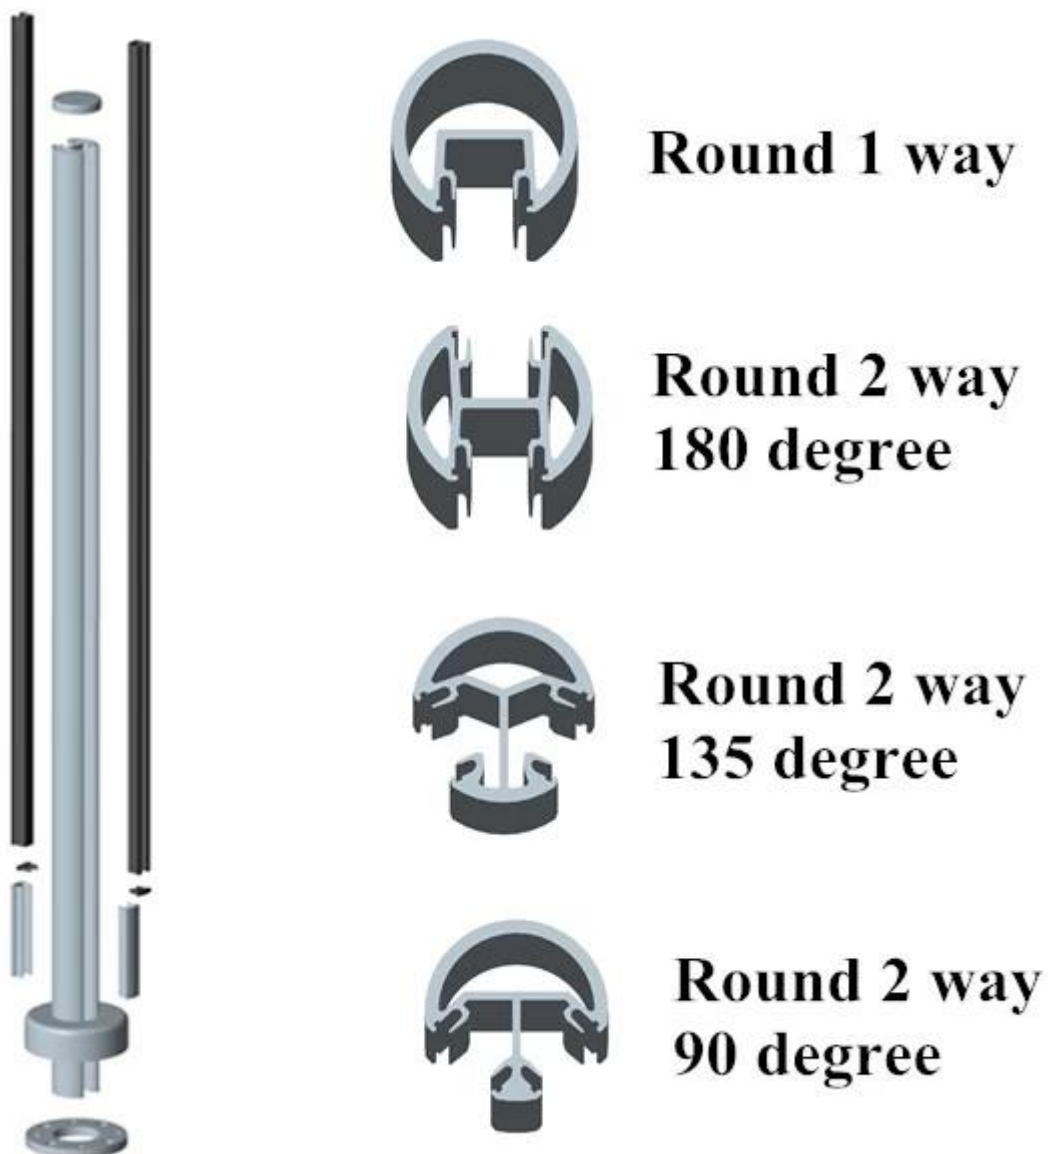

Aluminum balustrade is an affordable and beautiful design for swimming pool fencing . Silver color is most popular powder coating color .

Specifications :

- Material : aluminum 6063 T5
- Finish : powder coating grey or black or silver color as per your requirement
- Different types : one way ; 2 way 180 degree ; 2 way 135 degree ; 2 way 90 degree
- Round or square shape available
- Application : semi frameless glass balustrade for swimming pools

Round type :

Square type :