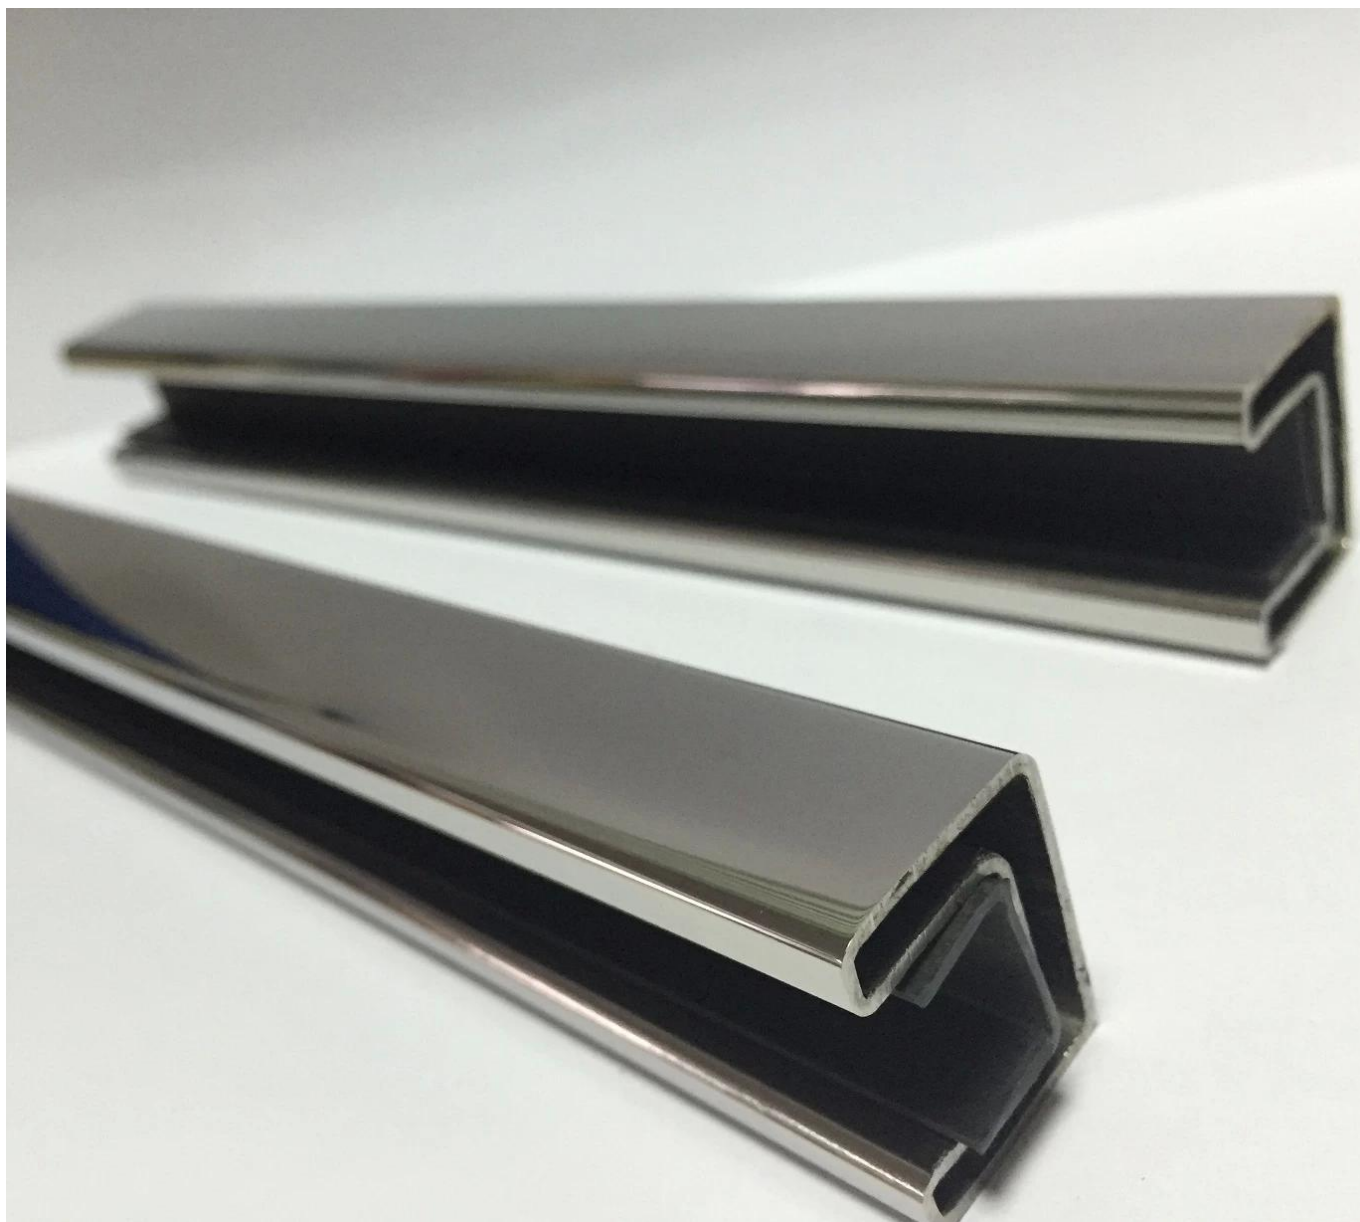

slotted tube handrail for balcony glass railing

material: stainless steel 316

finish: satin or mirror

fitting: 180 degree connector, 90 degree connector,
wall to rail connector, end cap

round type

dimension: dia 25mm, groove 14*14mm, 5.8 meter per length

Round slot handrail series

square type:

dimension: 25*20mm, groove 14814mm, 5.8 meter per length

Please feel free to [contact us](#) if you have any interest in our products.

Email: sales03@launch-china.cn