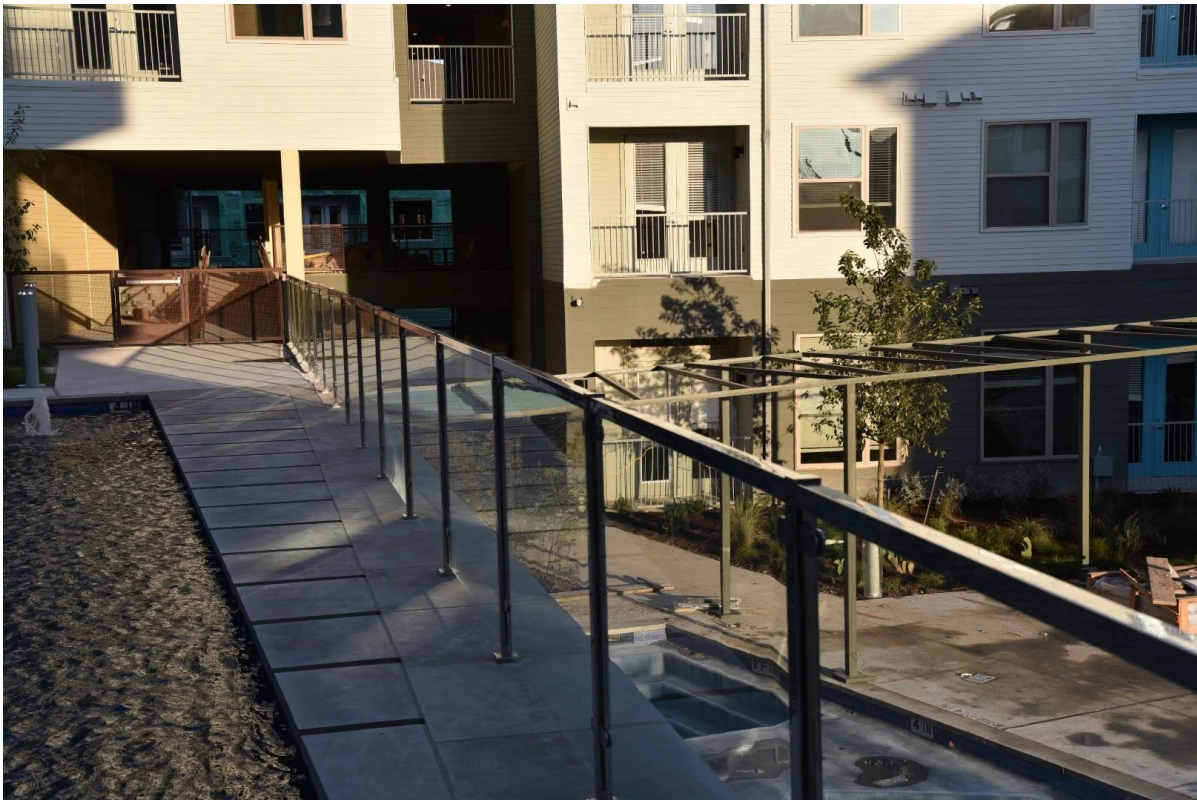

square 2 inch glass railing post stainless steel for pool fence

1. Detailed information for square 2 inch glass railing post stainless steel for pool fence :

-Material: Stainless Steel 316 L (anti-rust used around swimming pool area)

-Finish: Mirror polished / Brushed

-Square post: 2 inch square

-square post height 60 inch high core drill

-For glass thickness: 8-13.52mm .

-with glass clamps flat back for square railing posts , 2 pcs glass clamp for end post , 4 glass clamps for middle / corner post

- with top square handrail tubes 2 inch x 2 inch

- with base cover

2. Production photos of square 2 inch glass railing post stainless steel for pool fence

CONTACT US NOW FOR QUOTE !