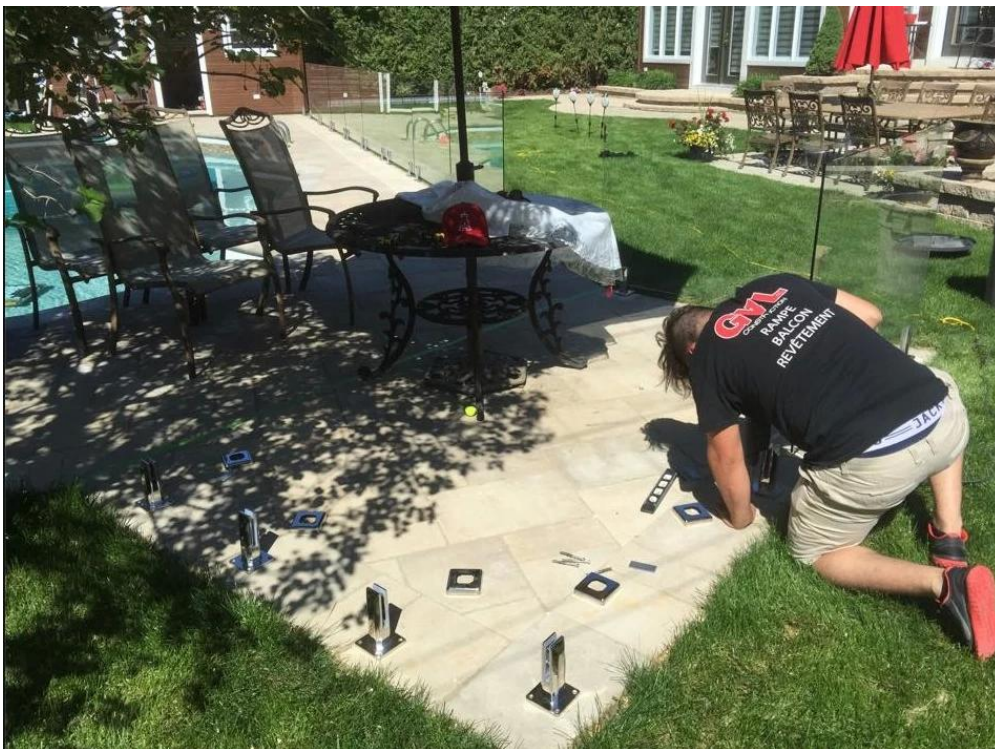

4. project photo stainless steel square glass spigot