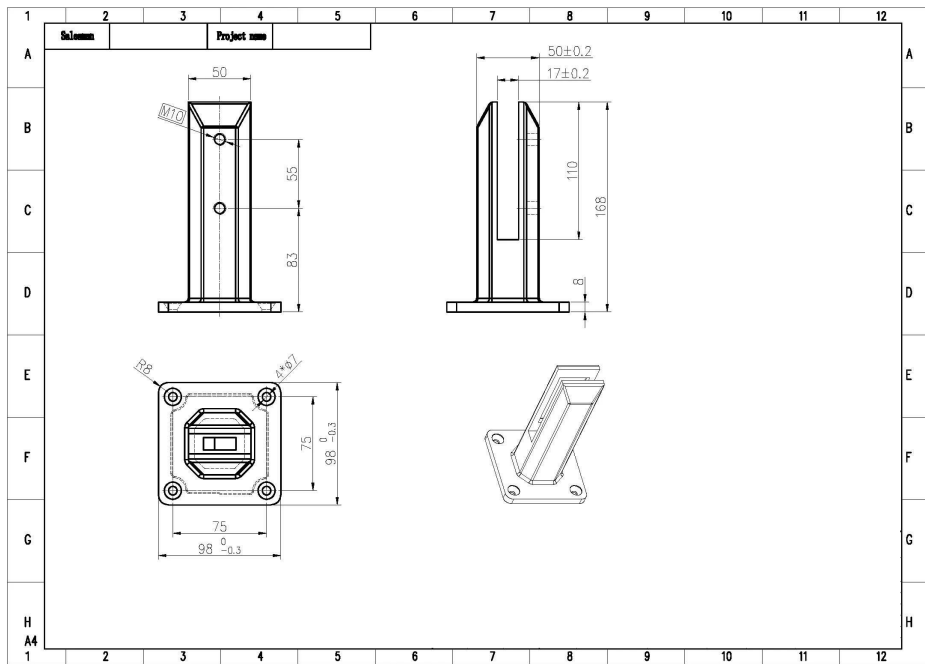

square deck mount glass spigot duplex 2205

1. Details for square deck mount glass spigot duplex 2205

- Model # SBM
- Material duplex 2205
- polished or brushed
- square deck mount glass spigot
- mounted to deck with 4 pcs M8 screws

2. Test report of duplex 2205 for square deck mount glass spigot

Program: Fe-30-M		05/20/2017 03:28:52 AM						
Comment: Cr/CrNi-Steel		126921/09						
Single spark(s)		Elements: Concentration						
Sample No:		Quality:						
Sample Id:								
No	C	Si	Mn	P	S	Cr	Ni	Mo
	%	%	%	%	%	%	%	%
1	0.0251	0.6336	0.8230	0.0016	0.0111	22.3704	4.8398	2.8943
No	Al	Cu	Co	Ti	Nb	V	W	Pb
	%	%	%	%	%	%	%	%
1	0.0102	0.0503	0.0699	0.0062	0.0195	0.0398	0.0278	<0.0020
No	B	Sb	Sn	As	Bi	Ta	Ca	N
	%	%	%	%	%	%	%	%
1	0.0016	0.0163	0.0077	<0.0015	<0.0010	<0.0100	~0.0035	0.2646
No	Fe							
	%							
1	67.8836							

3. Dimension drawing for square deck mount glass spigot

3. Production / packing photos for square deck mount glass spigot

4. project photo stainless steel square glass spigot

Contact us now to get price quote !