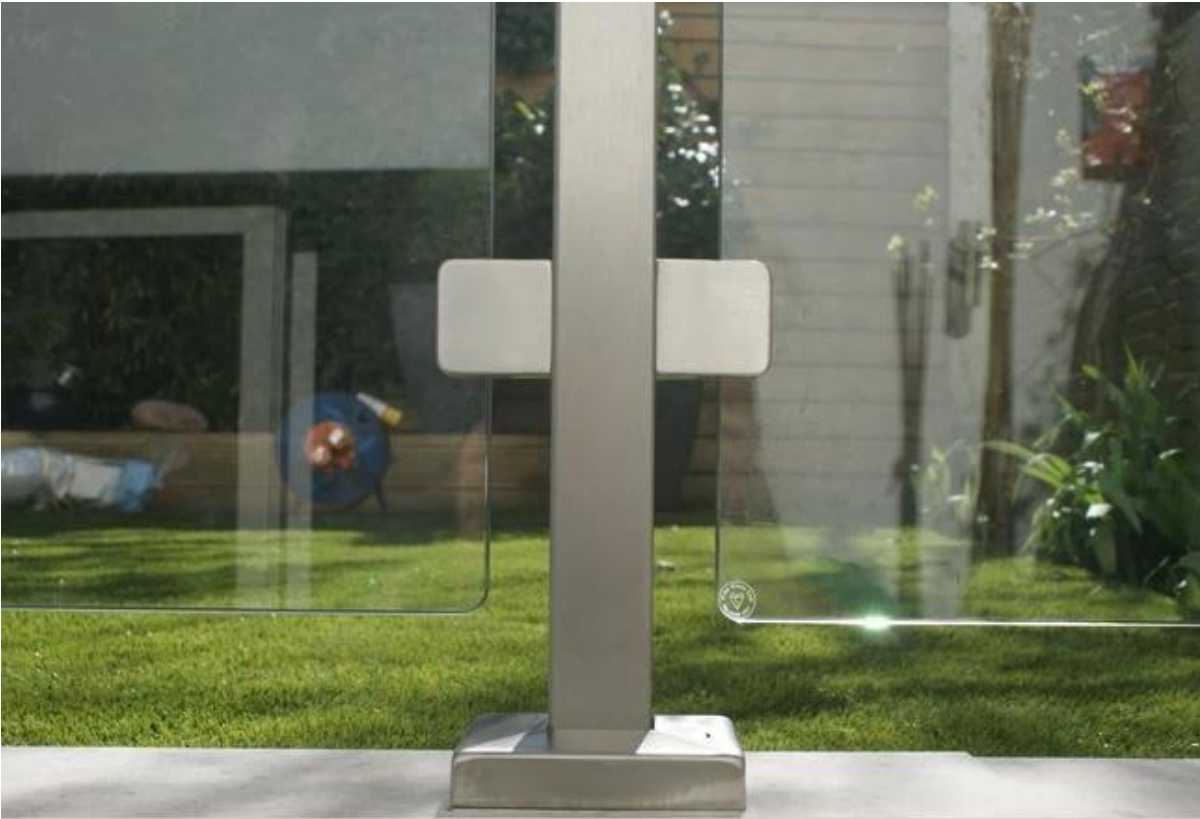

Square shape glass clamp

Material: Stainless steel 304/316;
For glass thickness: 8-10mm;
Finish: Satin or mirror polished.
Model No.:G102 .

Dimension:

For glass thickness: 8-10mm

| Model No. | A | B | C | D | E |
|-----------|----|----|----|----|--------|
| G102 | 44 | 44 | 25 | 11 | 0 |
| G102R | 46 | 44 | 25 | 11 | R-21.5 |

1. Elegant satin brushed finish;

2. Bright mirror polished finish;

3. project case photo FYI:

The other types clamp:

Corner 90 degree clamp:

[javascript:void\(0\);/*1464254509961*/](javascript:void(0);/*1464254509961*/)