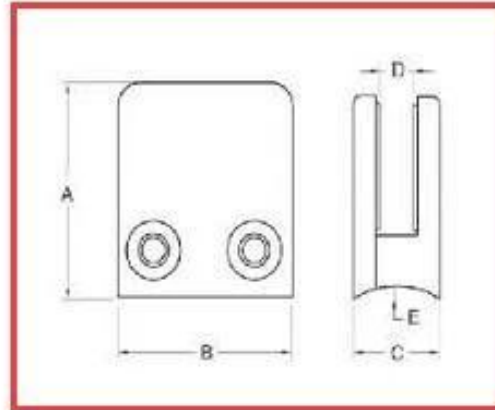

Square shape glass clamp

Material: Stainless steel 304/316;
For glass thickness: 8-10mm;
Finish: Satin or mirror polished.
Model No.:G102 .

Dimension:

For glass thickness: 8-10mm

| Model No. | A | B | C | D | E |
|-----------|----|----|----|----|--------|
| G102 | 44 | 44 | 25 | 11 | 0 |
| G102R | 46 | 44 | 25 | 11 | R-21.5 |

1. Elegant satin brushed finish;

2. Bright mirror polished finish;

3. project case photo FYI:

The other types clamp:

Corner 90 degree clamp:

[javascript:void\(0\);/*1464254509961*/](javascript:void(0);/*1464254509961*/)