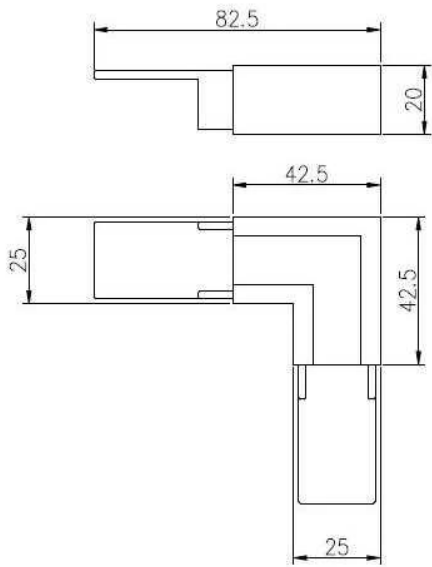

square stainless steel balustrades top rails for frameless glass railing

1.stainless steel balustrades top rails description.

Material	stainless steel 316L/316/304
Finish	Brushed or Mirror polished
Dimension	1. Round shape: dia 25.4mm, groove 14*14mm, 5.8 meter per length, or as per your requirement. 2. Square shape: 25*20mm, groove 14*14mm, 5.8 meter per length, or as per your requirement.
For glass thickness	8-13.52mm
Rail fittings	180 degree connector, 90 degree connector, wall to rail connector bracket, end cap
position	deck railings, porch railings, balcony railing, frameless spigot glass railing, swimming pool fence railings etc.

**mini top rail**

**square top rail fittings**

[www.launch-china.cn](http://www.launch-china.cn)

2. square stainless steel balustrades top rails details:

90 degree Corner connector

180 degree middle connector

End Cap

Wall Bracket

90 degree connector drawings

MSQC90

Slot tube handrail + end cap + wall bracket connector drawings

25\*20 tube

MSQCAP

MSQCW

180 degree connector drawings

MSQC180

3. square stainless steel balustrades top rails project:

4. Round shape diameter 25.4mm stainless steel balustrades top rails.

ISO  
9001:2008  
REGISTERED

**mini top rail**