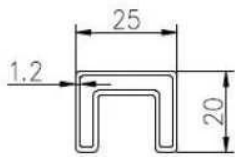

**mini top rail**

**square top rail fittings**

[www.launch-china.cn](http://www.launch-china.cn)

2. square stainless steel balustrades top rails details:

90 degree Corner connector

180 degree middle connector

End Cap

Wall Bracket

90 degree connector drawings

MSQC90

Slot tube handrail + end cap + wall bracket connector drawings

25\*20 tube

MSQCAP

MSQCW

180 degree connector drawings

MSQC180

3. square stainless steel balustrades top rails project:

4. Round shape diameter 25.4mm stainless steel balustrades top rails.

ISO  
9001:2008  
REGISTERED

**mini top rail**

**square top raip fittings**

**[www.launch-china.cn](http://www.launch-china.cn)**

Tips: For an installation, rubber groove inside the channel for adjust to the thickness of glass.  
No hole needs in glass.