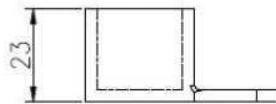

square stainless steel balustrades top rails for frameless glass railing

1.stainless steel balustrades top rails description.

Material	stainless steel 316L/316/304
Finish	Brushed or Mirror polished
Dimension	1. Round shape: dia 25.4mm, groove 14*14mm, 5.8 meter per length, or as per your requirement. 2. Square shape: 25*20mm, groove 14*14mm, 5.8 meter per length, or as per your requirement.
For glass thickness	8-13.52mm
Rail fittings	180 degree connector, 90 degree connector, wall to rail connector bracket, end cap
position	deck railings, porch railings, balcony railing, frameless spigot glass railing, swimming pool fence railings etc.

**mini top rail**

**square top rail fittings**

[www.launch-china.cn](http://www.launch-china.cn)

2. square stainless steel balustrades top rails details:

90 degree Corner connector

180 degree middle connector

End Cap

Wall Bracket

90 degree connector drawings

MSQC90

Slot tube handrail + end cap + wall bracket connector drawings

25\*20 tube

MSQCAP

MSQCW

180 degree connector drawings

MSQC180

3. square stainless steel balustrades top rails project:

4. Round shape diameter 25.4mm stainless steel balustrades top rails.

ISO  
9001:2008  
REGISTERED

**mini top rail**