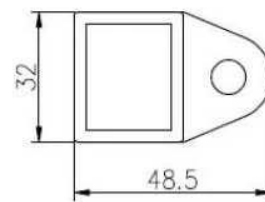

square stainless steel balustrades top rails for frameless glass railing

1.stainless steel balustrades top rails description.

Material	stainless steel 316L/316/304
Finish	Brushed or Mirror polished
Dimension	1. Round shape: dia 25.4mm, groove 14*14mm, 5.8 meter per length, or as per your requirement. 2. Square shape: 25*20mm, groove 14*14mm, 5.8 meter per length, or as per your requirement.
For glass thickness	8-13.52mm
Rail fittings	180 degree connector, 90 degree connector, wall to rail connector bracket, end cap
position	deck railings, porch railings, balcony railing, frameless spigot glass railing, swimming pool fence railings etc.

**mini top rail**

**square top rail fittings**

[www.launch-china.cn](http://www.launch-china.cn)

2. square stainless steel balustrades top rails details:

90 degree Corner connector

180 degree middle connector

End Cap

Wall Bracket

90 degree connector drawings

MSQC90

Slot tube handrail + end cap + wall bracket connector drawings

25\*20 tube

MSQCAP

MSQCW

180 degree connector drawings

MSQC180

3. square stainless steel balustrades top rails project:

4. Round shape diameter 25.4mm stainless steel balustrades top rails.

ISO  
9001:2008  
REGISTERED

**mini top rail**