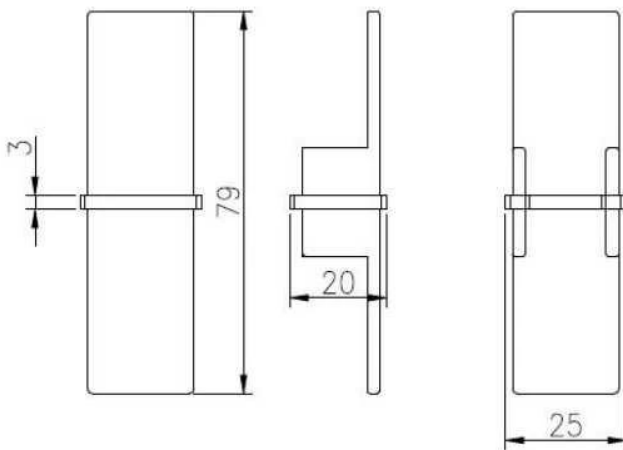

square stainless steel balustrades top rails for frameless glass railing

1.stainless steel balustrades top rails description.

Material	stainless steel 316L/316/304
Finish	Brushed or Mirror polished
Dimension	1. Round shape: dia 25.4mm, groove 14*14mm, 5.8 meter per length, or as per your requirement. 2. Square shape: 25*20mm, groove 14*14mm, 5.8 meter per length, or as per your requirement.
For glass thickness	8-13.52mm
Rail fittings	180 degree connector, 90 degree connector, wall to rail connector bracket, end cap
position	deck railings, porch railings, balcony railing, frameless spigot glass railing, swimming pool fence railings etc.

**mini top rail**

**square top rail fittings**

[www.launch-china.cn](http://www.launch-china.cn)

2. square stainless steel balustrades top rails details:

90 degree Corner connector

180 degree middle connector

End Cap

Wall Bracket

90 degree connector drawings

MSQC90

Slot tube handrail + end cap + wall bracket connector drawings

25\*20 tube

MSQCAP

MSQCW

180 degree connector drawings

MSQC180

3. square stainless steel balustrades top rails project:

4. Round shape diameter 25.4mm stainless steel balustrades top rails.

ISO  
9001:2008  
REGISTERED

**mini top rail**