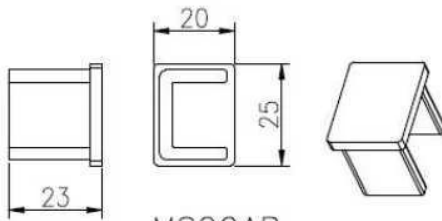

square stainless steel balustrades top rails for frameless glass railing

1.stainless steel balustrades top rails description.

Material	stainless steel 316L/316/304
Finish	Brushed or Mirror polished
Dimension	1. Round shape: dia 25.4mm, groove 14*14mm, 5.8 meter per length, or as per your requirement. 2. Square shape: 25*20mm, groove 14*14mm, 5.8 meter per length, or as per your requirement.
For glass thickness	8-13.52mm
Rail fittings	180 degree connector, 90 degree connector, wall to rail connector bracket, end cap
position	deck railings, porch railings, balcony railing, frameless spigot glass railing, swimming pool fence railings etc.

**mini top rail**

**square top rail fittings**

[www.launch-china.cn](http://www.launch-china.cn)

2. square stainless steel balustrades top rails details:

90 degree Corner connector

180 degree middle connector

End Cap

Wall Bracket

90 degree connector drawings

MSQC90

Slot tube handrail + end cap + wall bracket connector drawings

25\*20 tube

MSQCAP

MSQCW

180 degree connector drawings

MSQC180

3. square stainless steel balustrades top rails project:

4. Round shape diameter 25.4mm stainless steel balustrades top rails.

ISO  
9001:2008  
REGISTERED

**mini top rail**