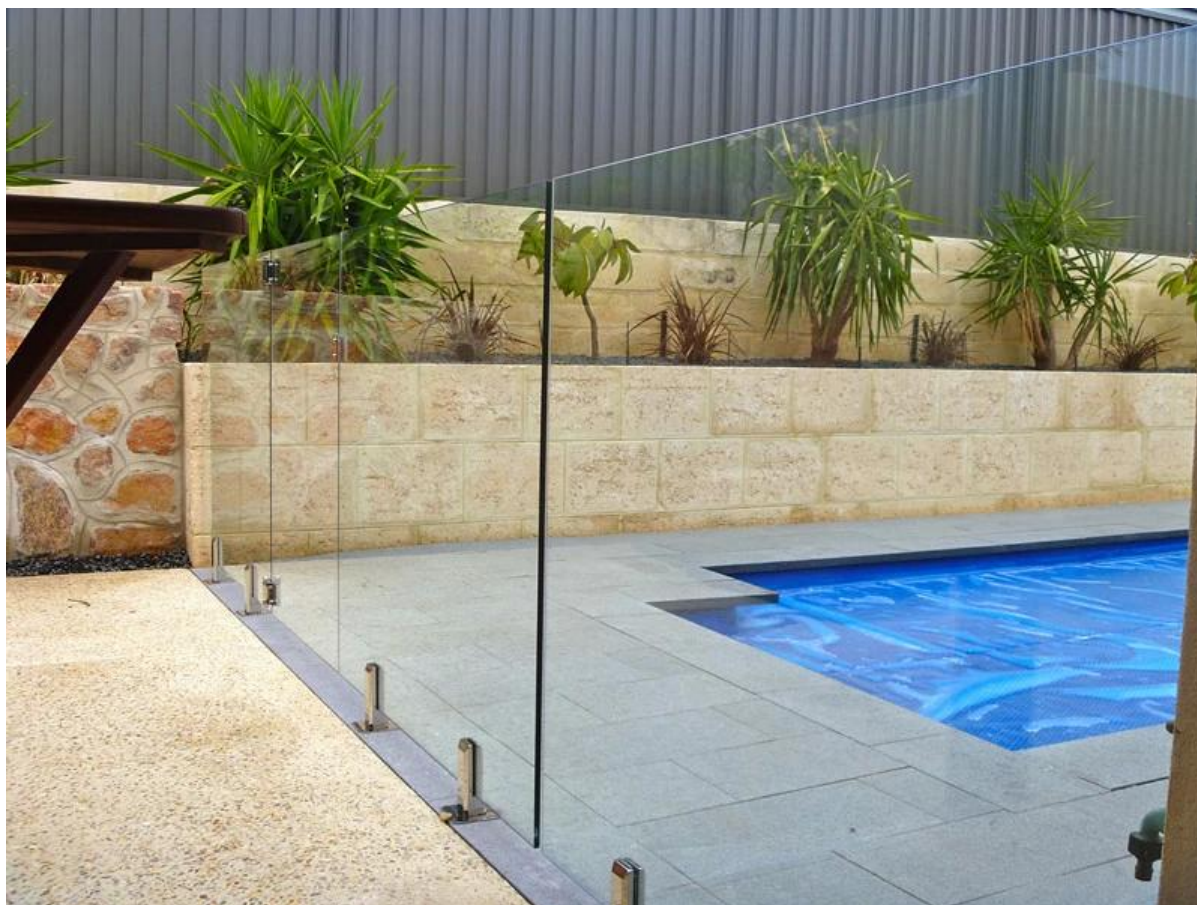

stainless steel square base plate spigot

Features:

Item name	glass spigot
spigot application	for swimming pool fence , frameless glass railing , deck glass railing .
spigot material	stainless steel 316, duplex 2205
spigot quality	high quality, can be used near pool or sea,in rainy,snowy and windy weather
spigot finishing	satin/brushed or mirror polished
suit glass thickness	6mm/8mm/10mm/1076mm,12mm,12.76mm, 13.52mm
Model Number	SBM: round base plate spigot
spigot package	plastic bag+small white box+carton 1 spigot for 1 white box 10 or 12 spigots for a carton
spigot weight	1.60kg/pc
mass production lead time	7-25 days
MOQ	1 pc
shipping method	shipment is sent by courier like DHL, UPS,FEDEX etc for small quantity; shipment is sent by sea/vessel for big quantity
trade terms:	EXW,FOB,CNF,C&F,CIF etc
payment terms:	T/T(50/50;30/70),western union,Paypal

Model: SBM (Square base plate spigot)

4 types glass spigot□

Project Photos for your reference☐

1. stainless steel spigot for balcony glass railing design:

2. stainless steel spigot for swimming pool design: