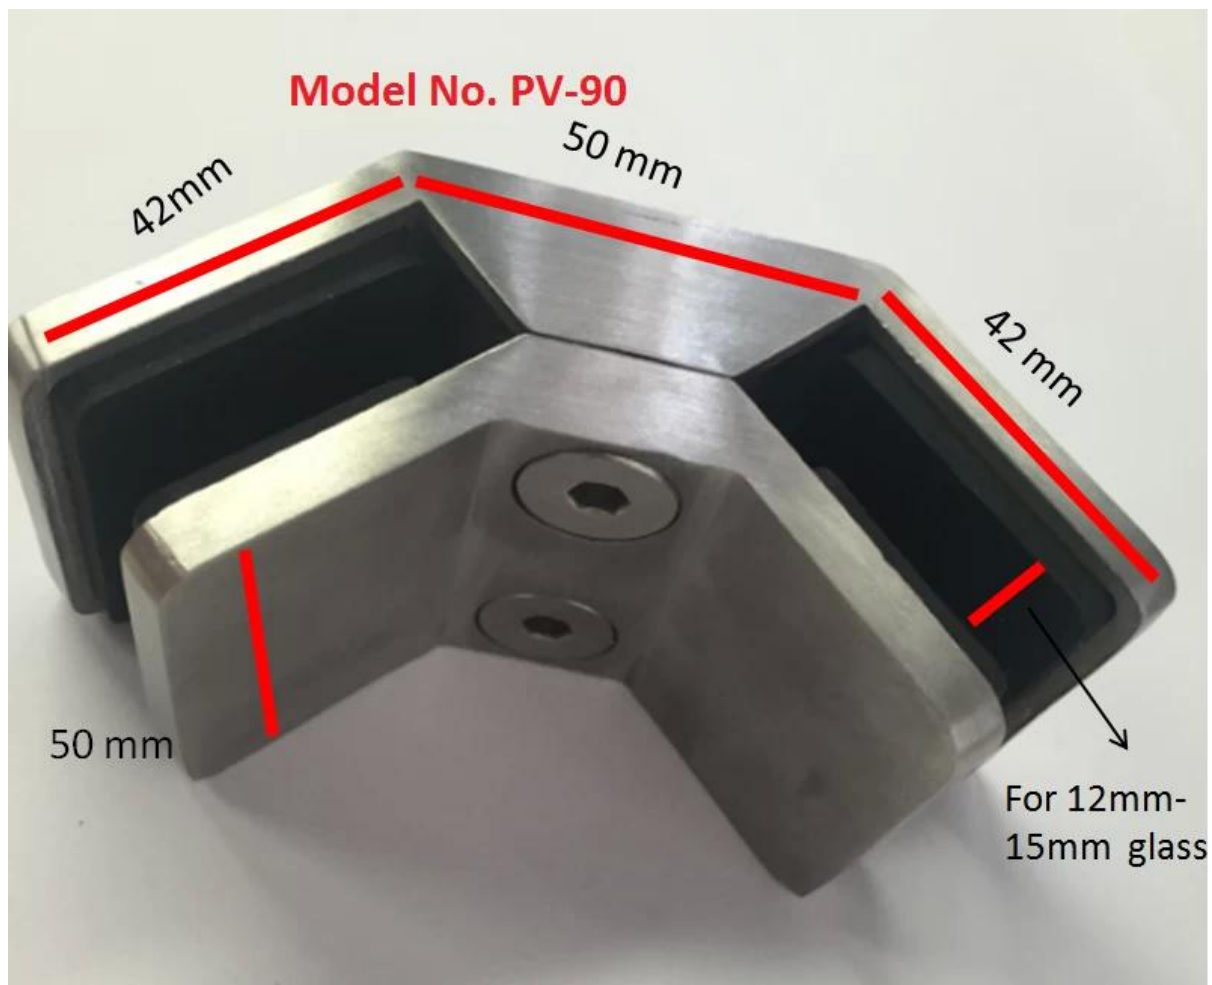

stainless steel 316 glass fencing 90 degree corner glass clips

90 degree corner glass clips Specification :

- Material: Stainless steel 304/316
- For glass thickness: 8-12mm(CB-90), 12-15mm(PV-90)
- Finish: Satin or mirror polished
- Model No.: PV-90, CB-90
- No holes on glass panel
- Function: Strengthening the stability of the glass fencing structure

1. Model No. PV-90 90 degree corner glass clips :

Project installed with that PV-90 glass clamp :

For Middle 180 degree glass clamp **Model No. BC- 80 x 35** also available :

BC-80*35

2. Model No. CB-90 90 degree corner glass clips : :