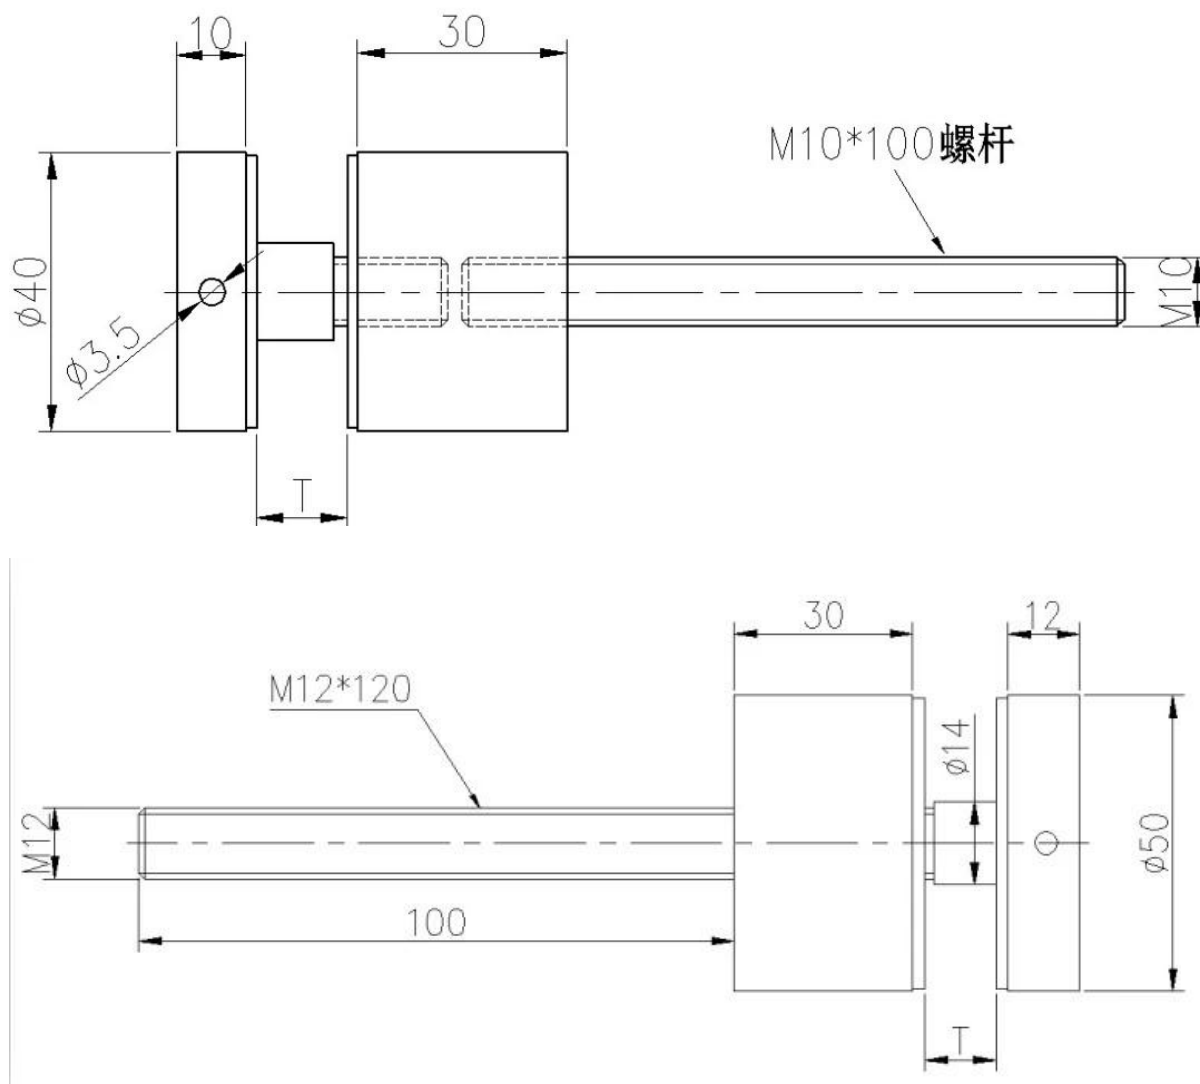

Stainless steel 316 glass railing standoffs
for frameless glass railing applied on balcony , staircase , swimming pool fence etc .

Features of stainless steel 316 glass railing standoffs -

- Material : 304/316 stainless steel
- Finish : satin /mirror /black (by electro plating)
- Diameter of standoffs available 30mm 40mm 50mm
- bolt : M8/M10/M12
- Wood mount or concrete mount
- 4 pcs-8 pcs used for one glass panel
- glass thickness 10-19mm

Drawing for stainless steel 316 glass railing standoffs-

Project photos of stainless steel 316 glass railing standoffs-