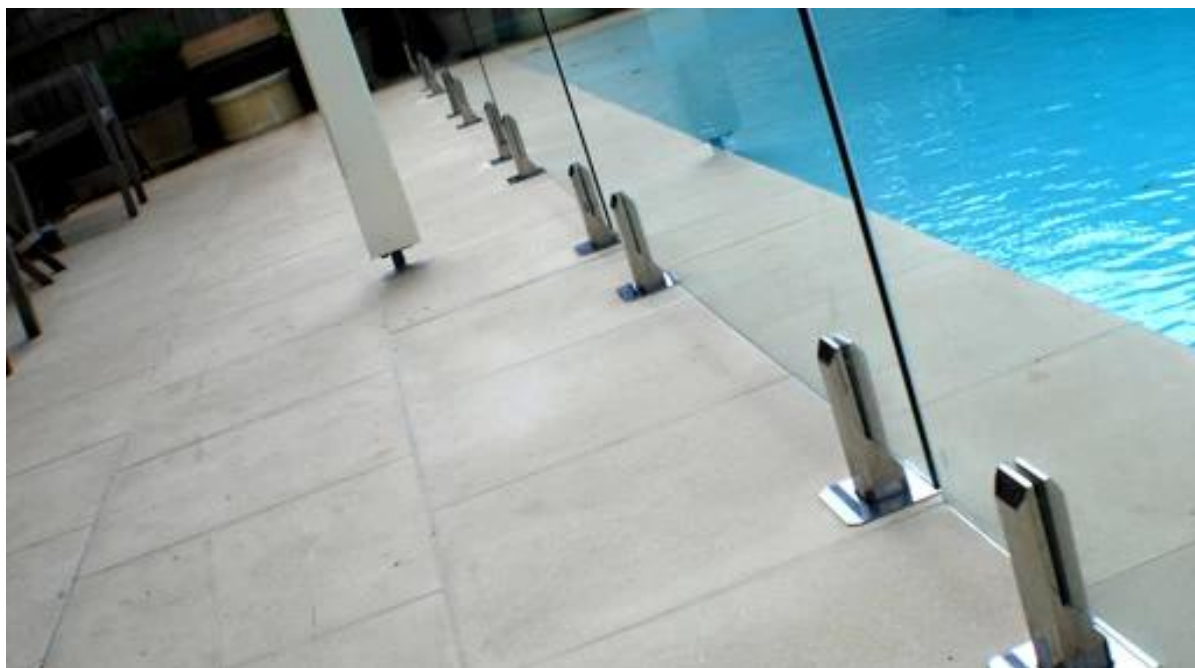

Shenzhen Launch Co., Ltd

New Add: B5-003, 5/F-Block 3, Yilida Building,
No. 1092 Nanshan Road, Nanshan

District, Shenzhen , China , postal code 518054

Ph: 86-755-86037559 Fax:86-755-86372611

(Daytime:9:00 ---18:00)

Mob.: +8613590273543

www.launch-china.com www.chinabalustrade.com

<https://www.pinterest.com/celiajoy88/>