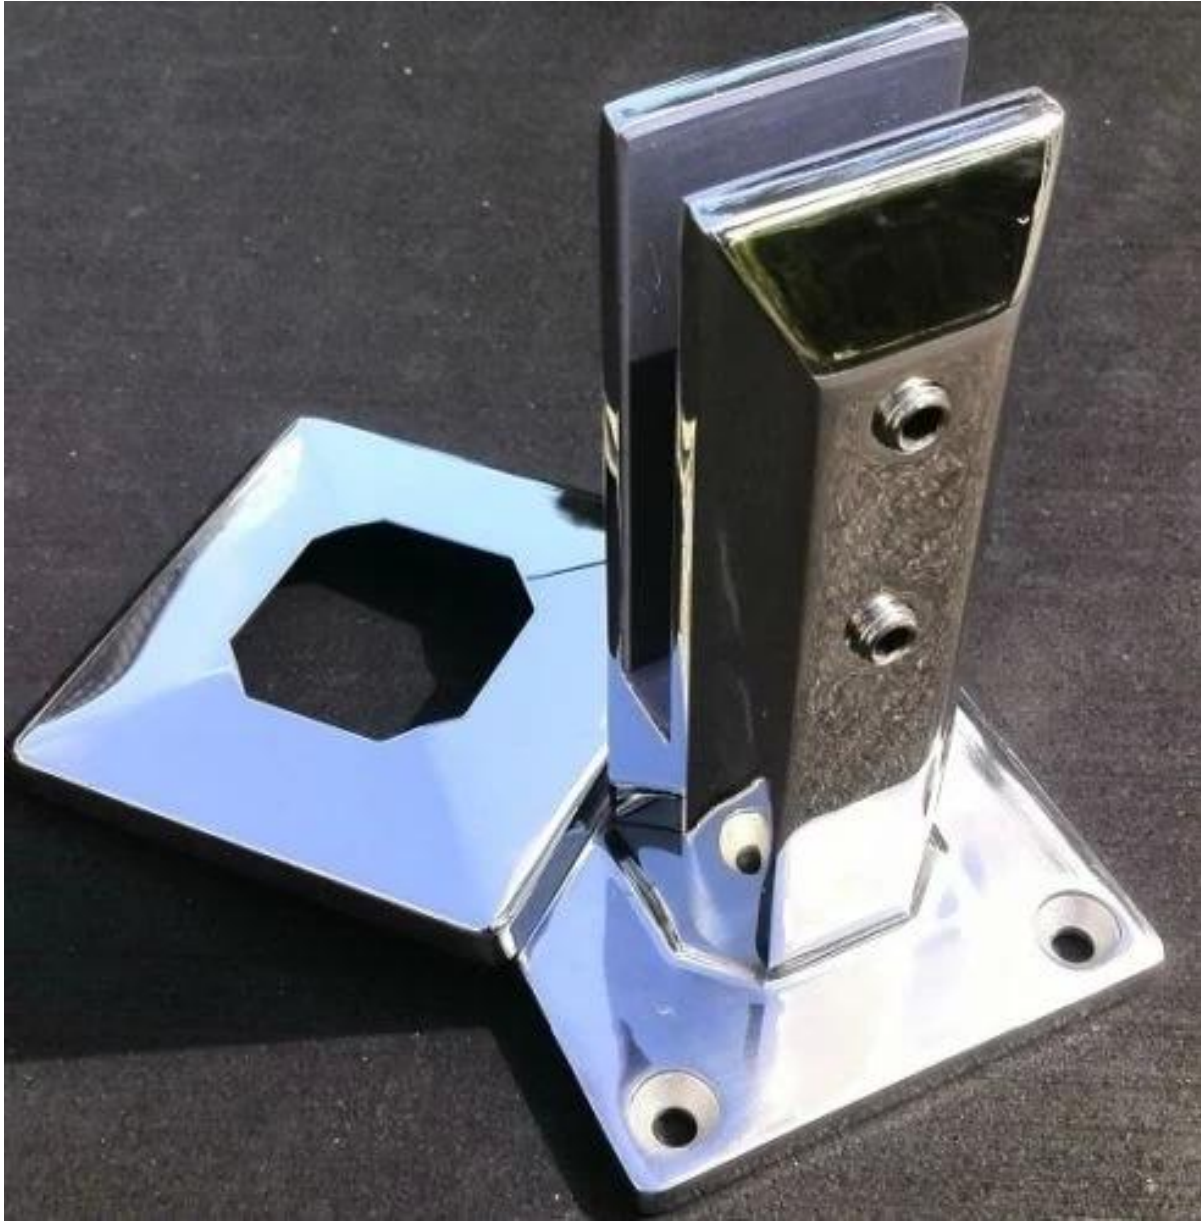

stainless steel 316 [glass spigot](#) for 12mm glass
Square base plate spigot , mirror polished

SBM

Square base plate spigot , satin finish

SBM-2

HOW TO FIX GLASS SPIGOT INTO GROUND

M8 x 100 expansion screw (Both wood or concrete type available.)