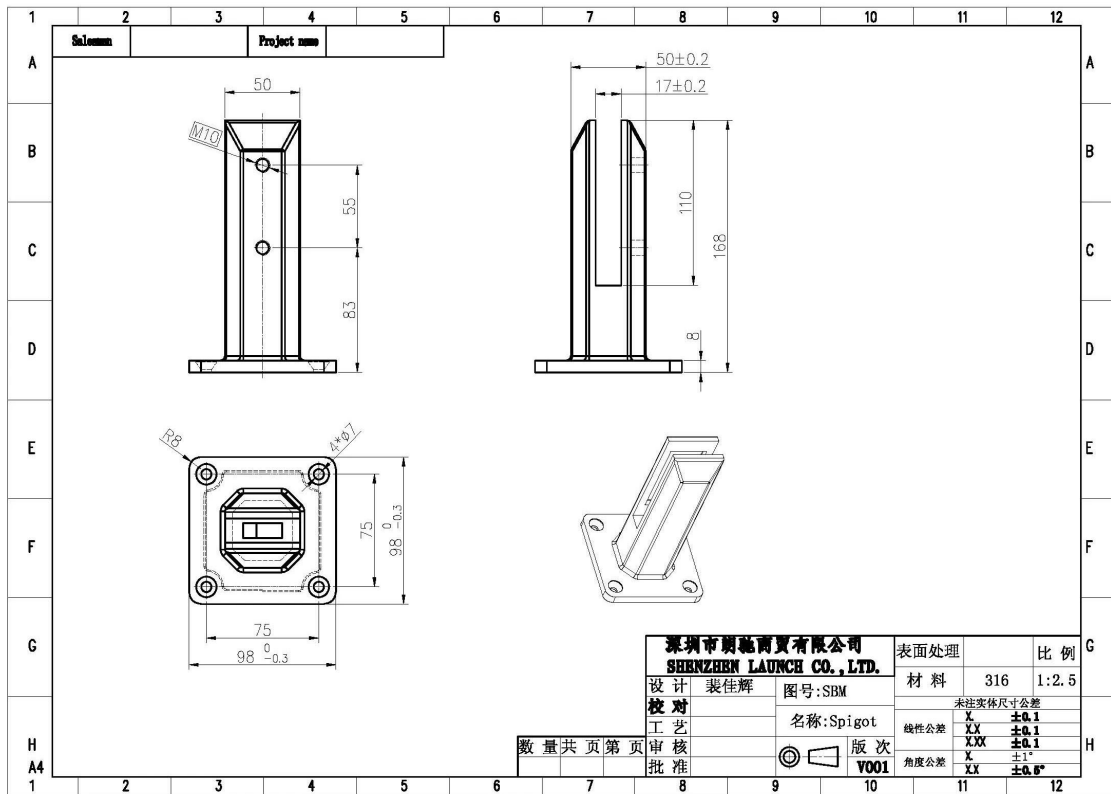

stainless steel 316 [glass spigot](#) for 12mm glass
Square base plate spigot , mirror polished

SBM

Square base plate spigot , satin finish

SBM-2

HOW TO FIX GLASS SPIGOT INTO GROUND

M8 x 100 expansion screw (Both wood or concrete type available.)

Drawing for square base plate spigot

installation photos for glass spigot

Shenzhen Launch Co., Ltd

New Add: B5-003, 5/F-Block 3, Yilida Building,
No. 1092 Nanshan Road, Nanshan

District, Shenzhen , China , postal code 518054