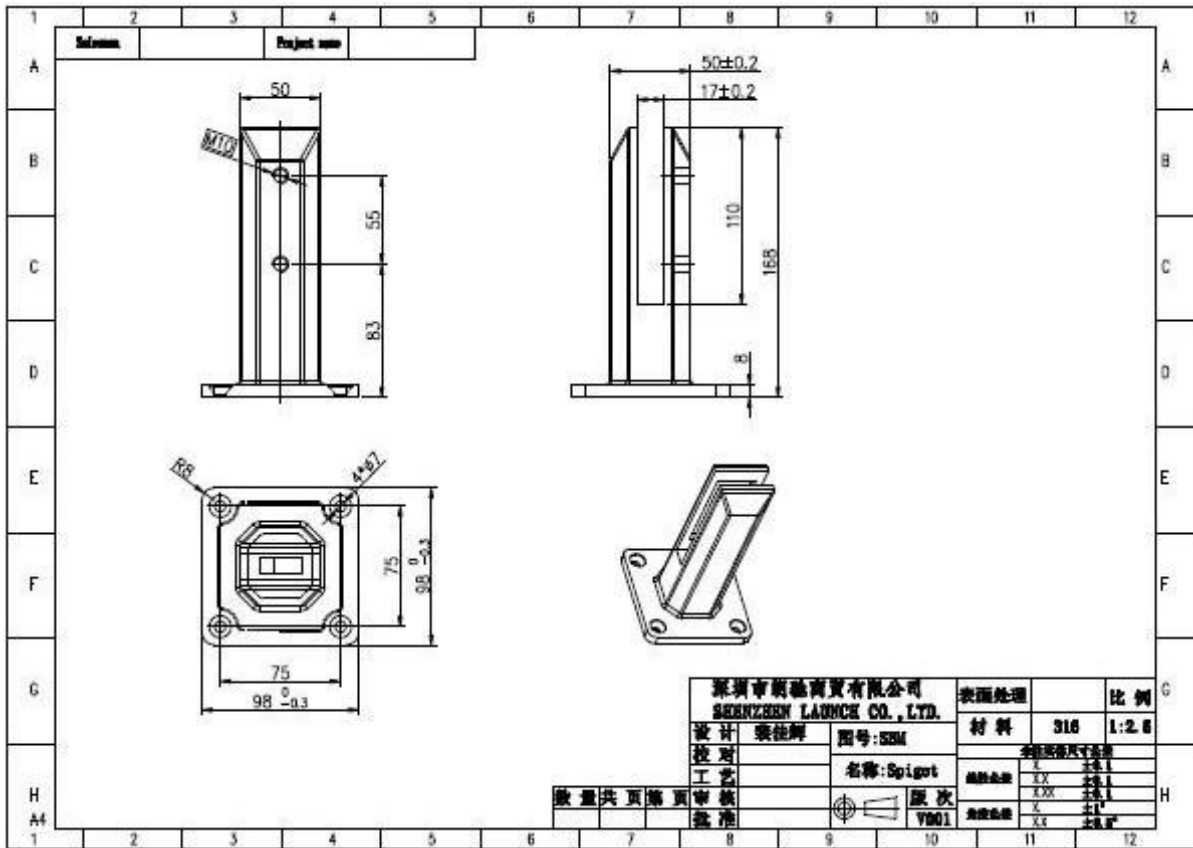

2. stainless steel 316 glass spigot for glass deck railing pool fencing photos,